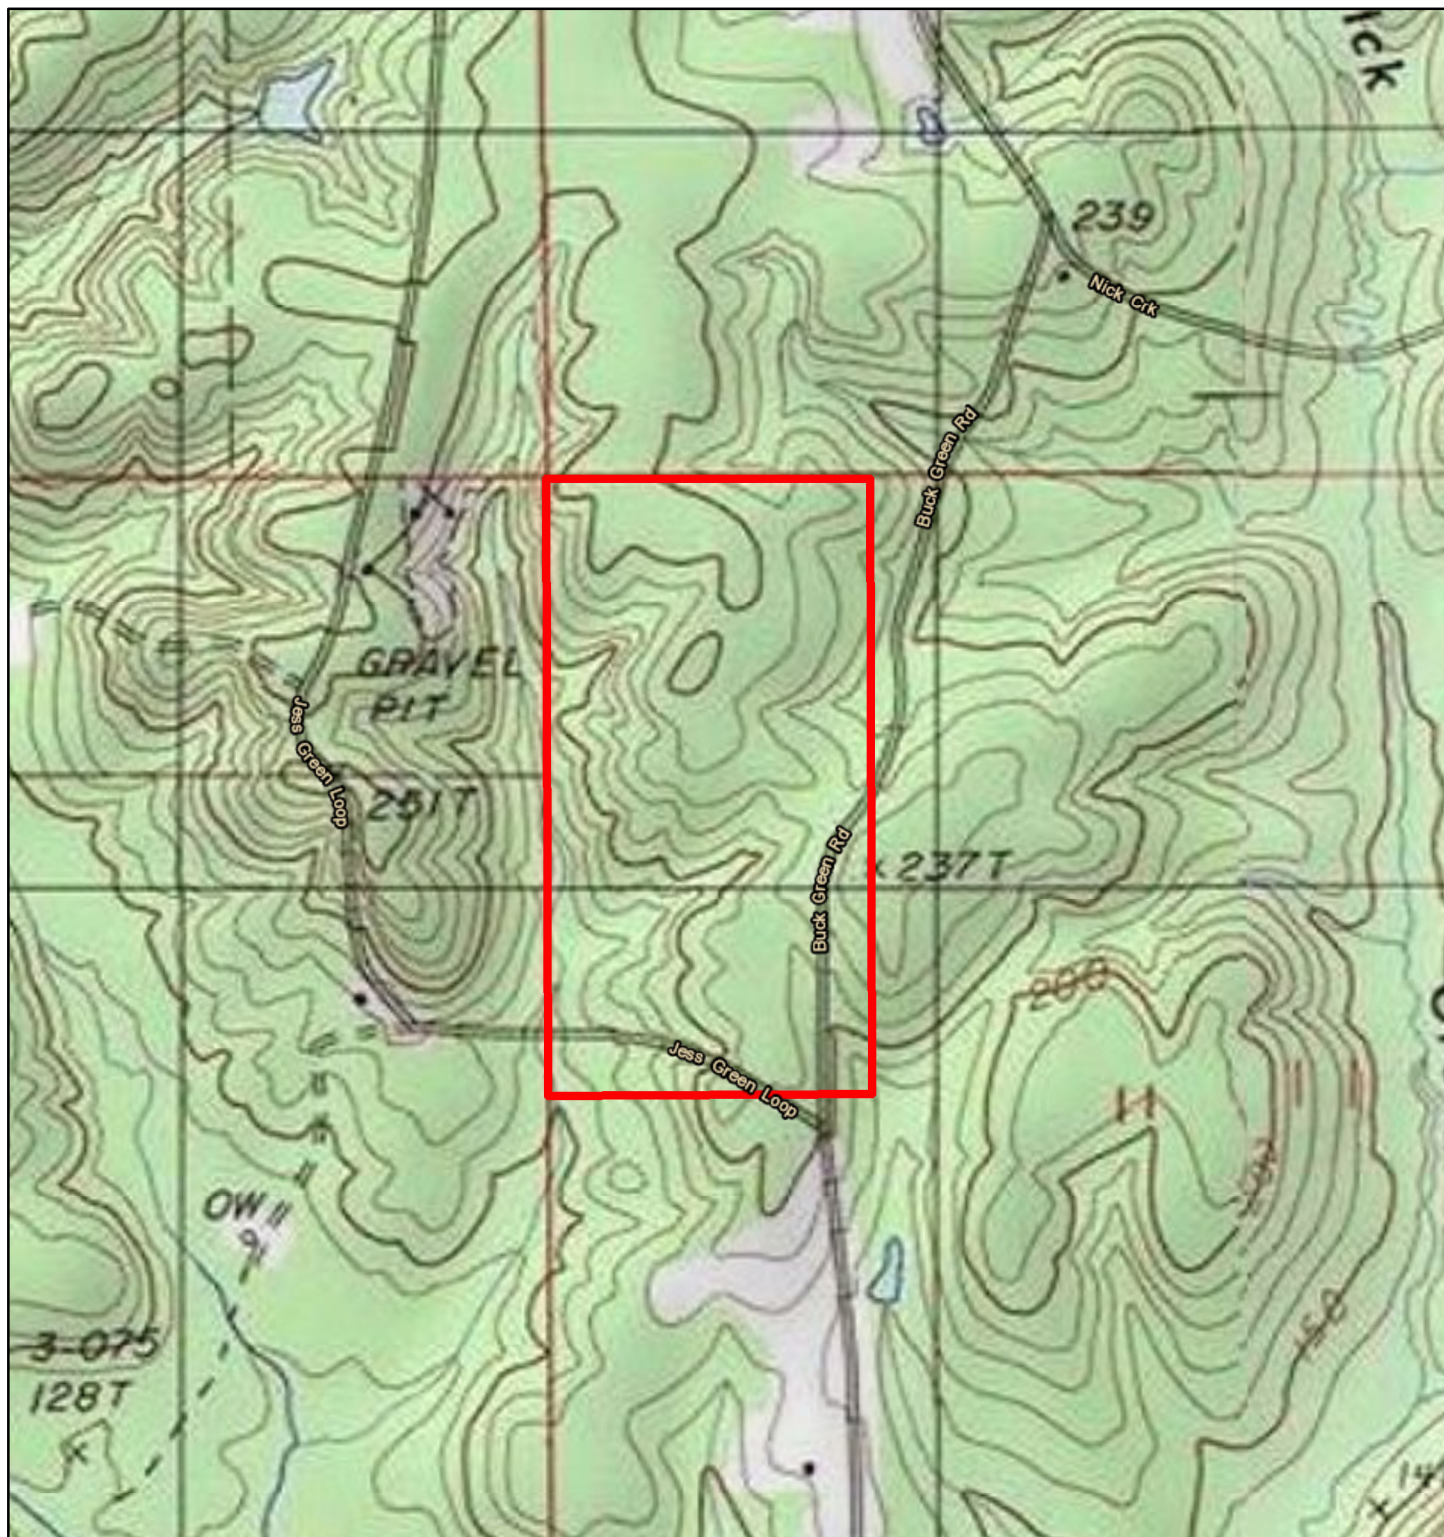

Buck Green Road Tract

Claiborne Parish
80± Acres

Data presented is for general reference only and is not guaranteed.