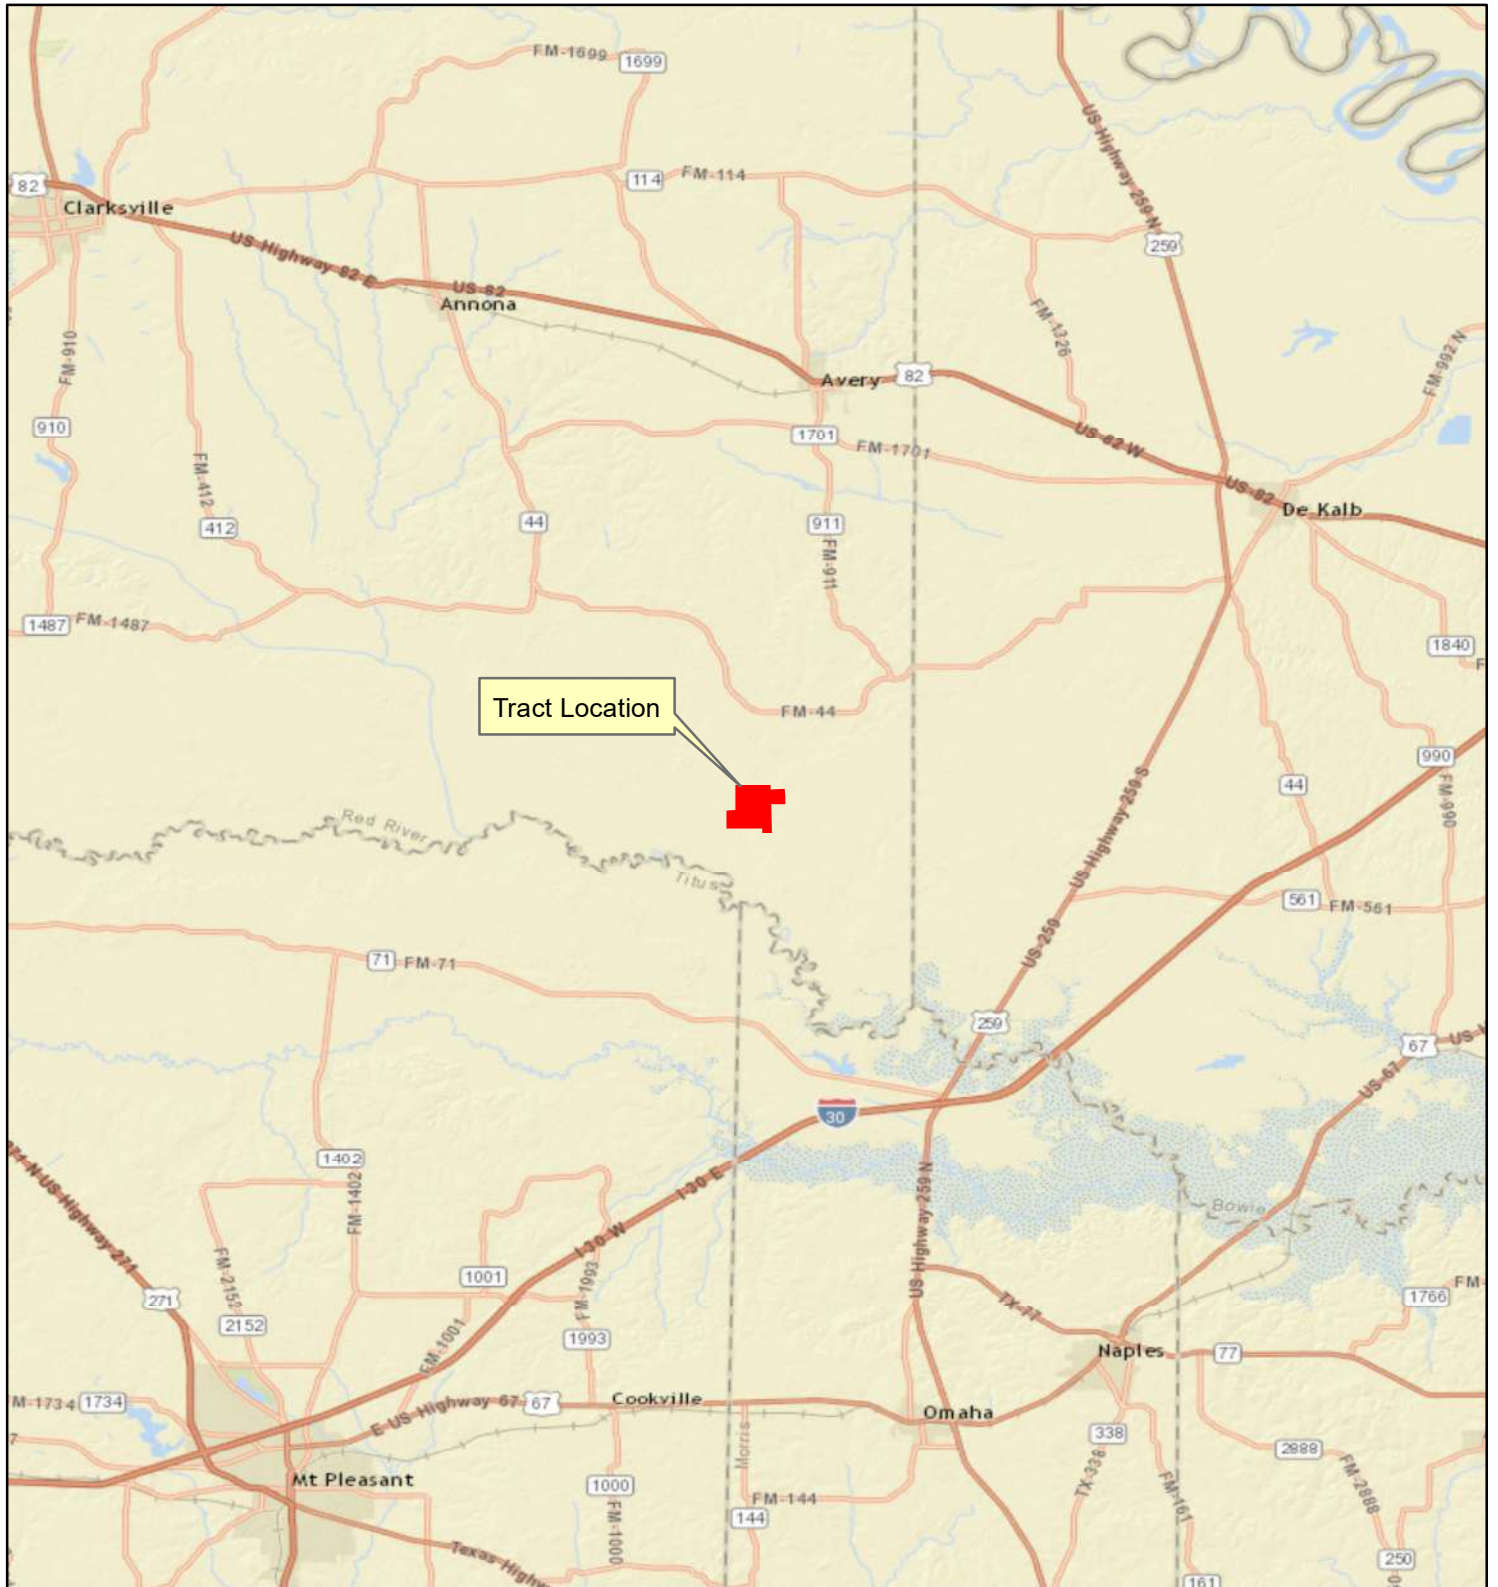

Avery Tract

Red River County, TX
643± Acres

Tract Location

Data presented are for reference purposes only and cannot be guaranteed.

www.morrowlandgroup.com