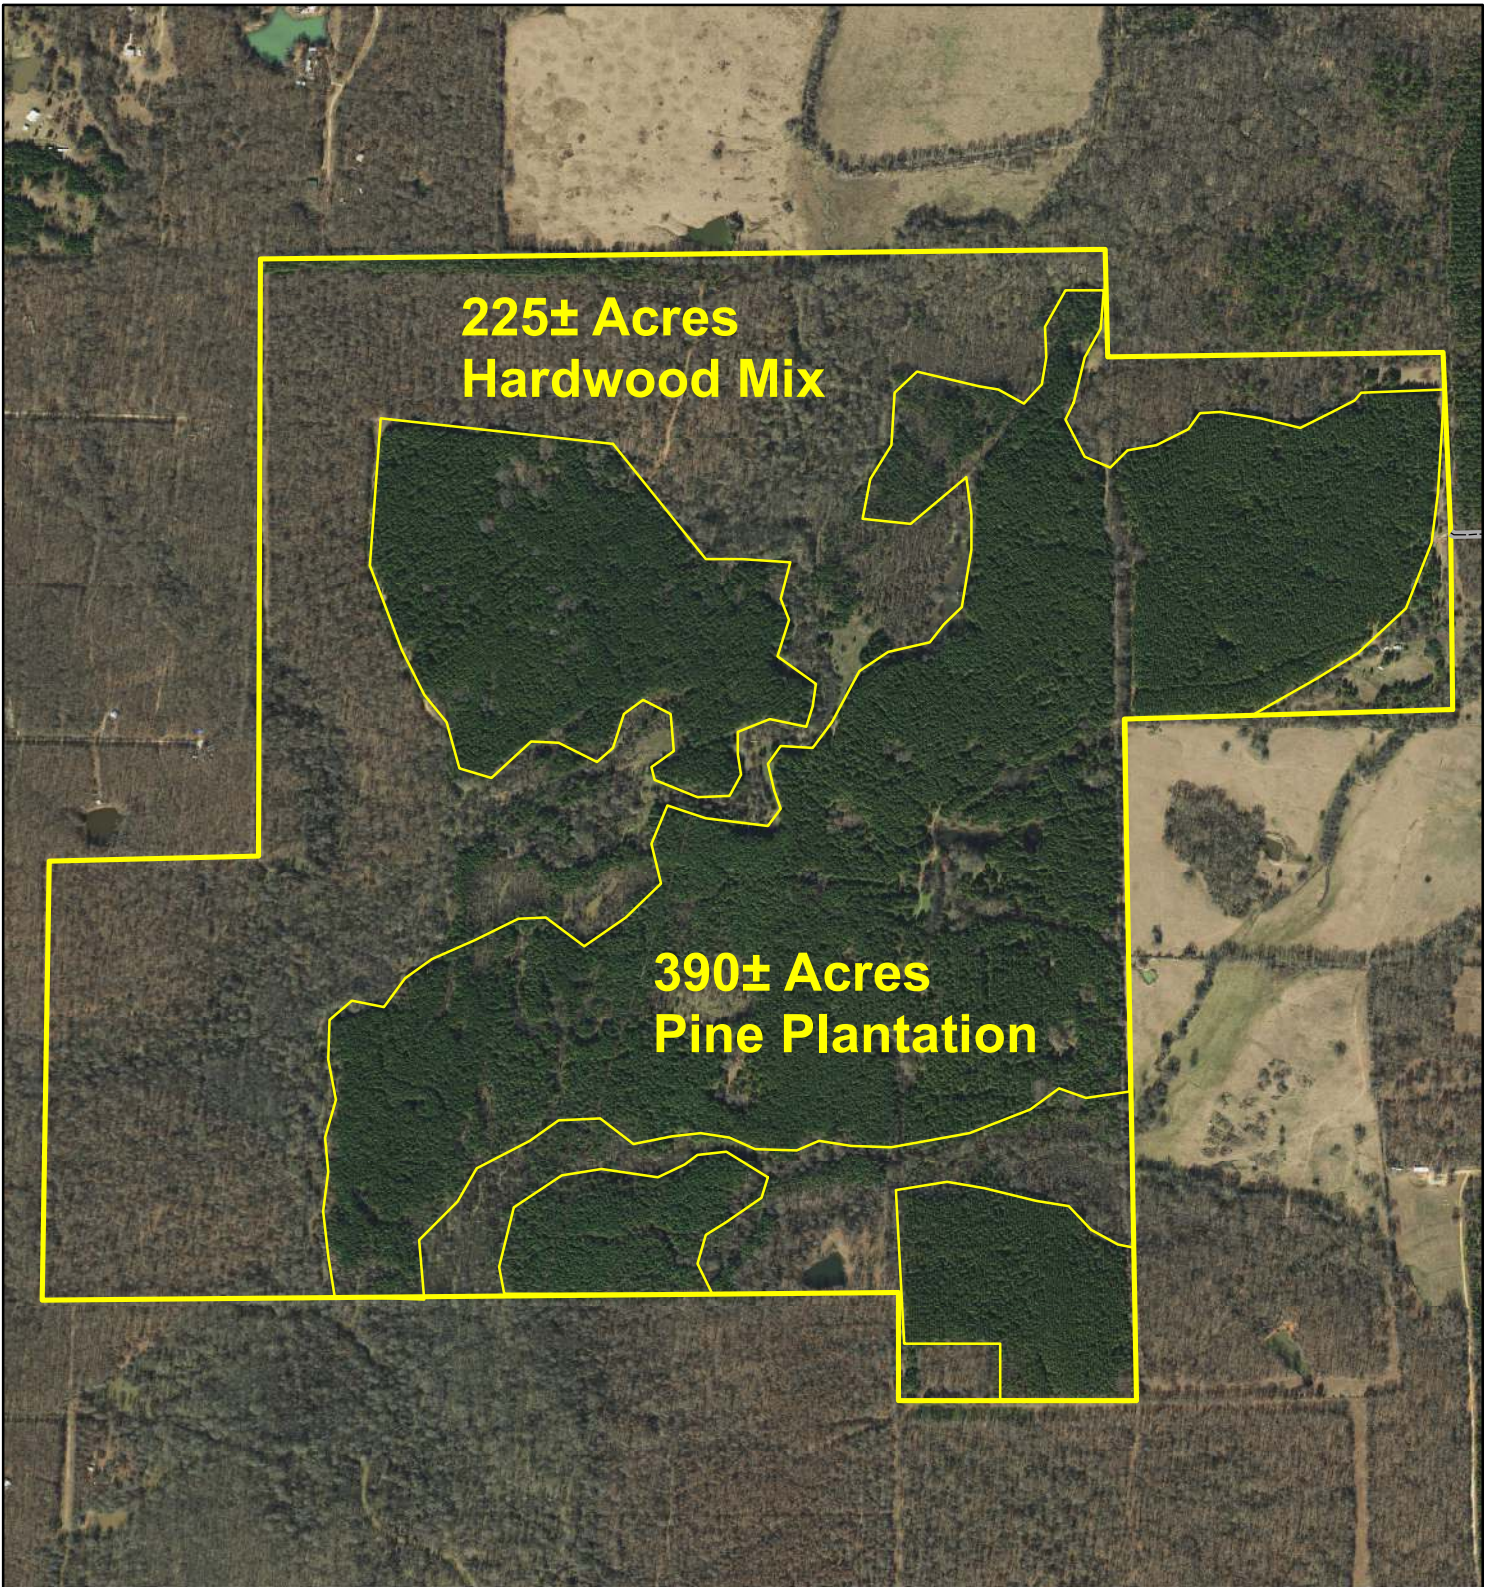

# Avery Tract

Red River County, TX  
643± Acres

Data presented are for reference purposes only and cannot be guaranteed.

[www.morrowlandgroup.com](http://www.morrowlandgroup.com)