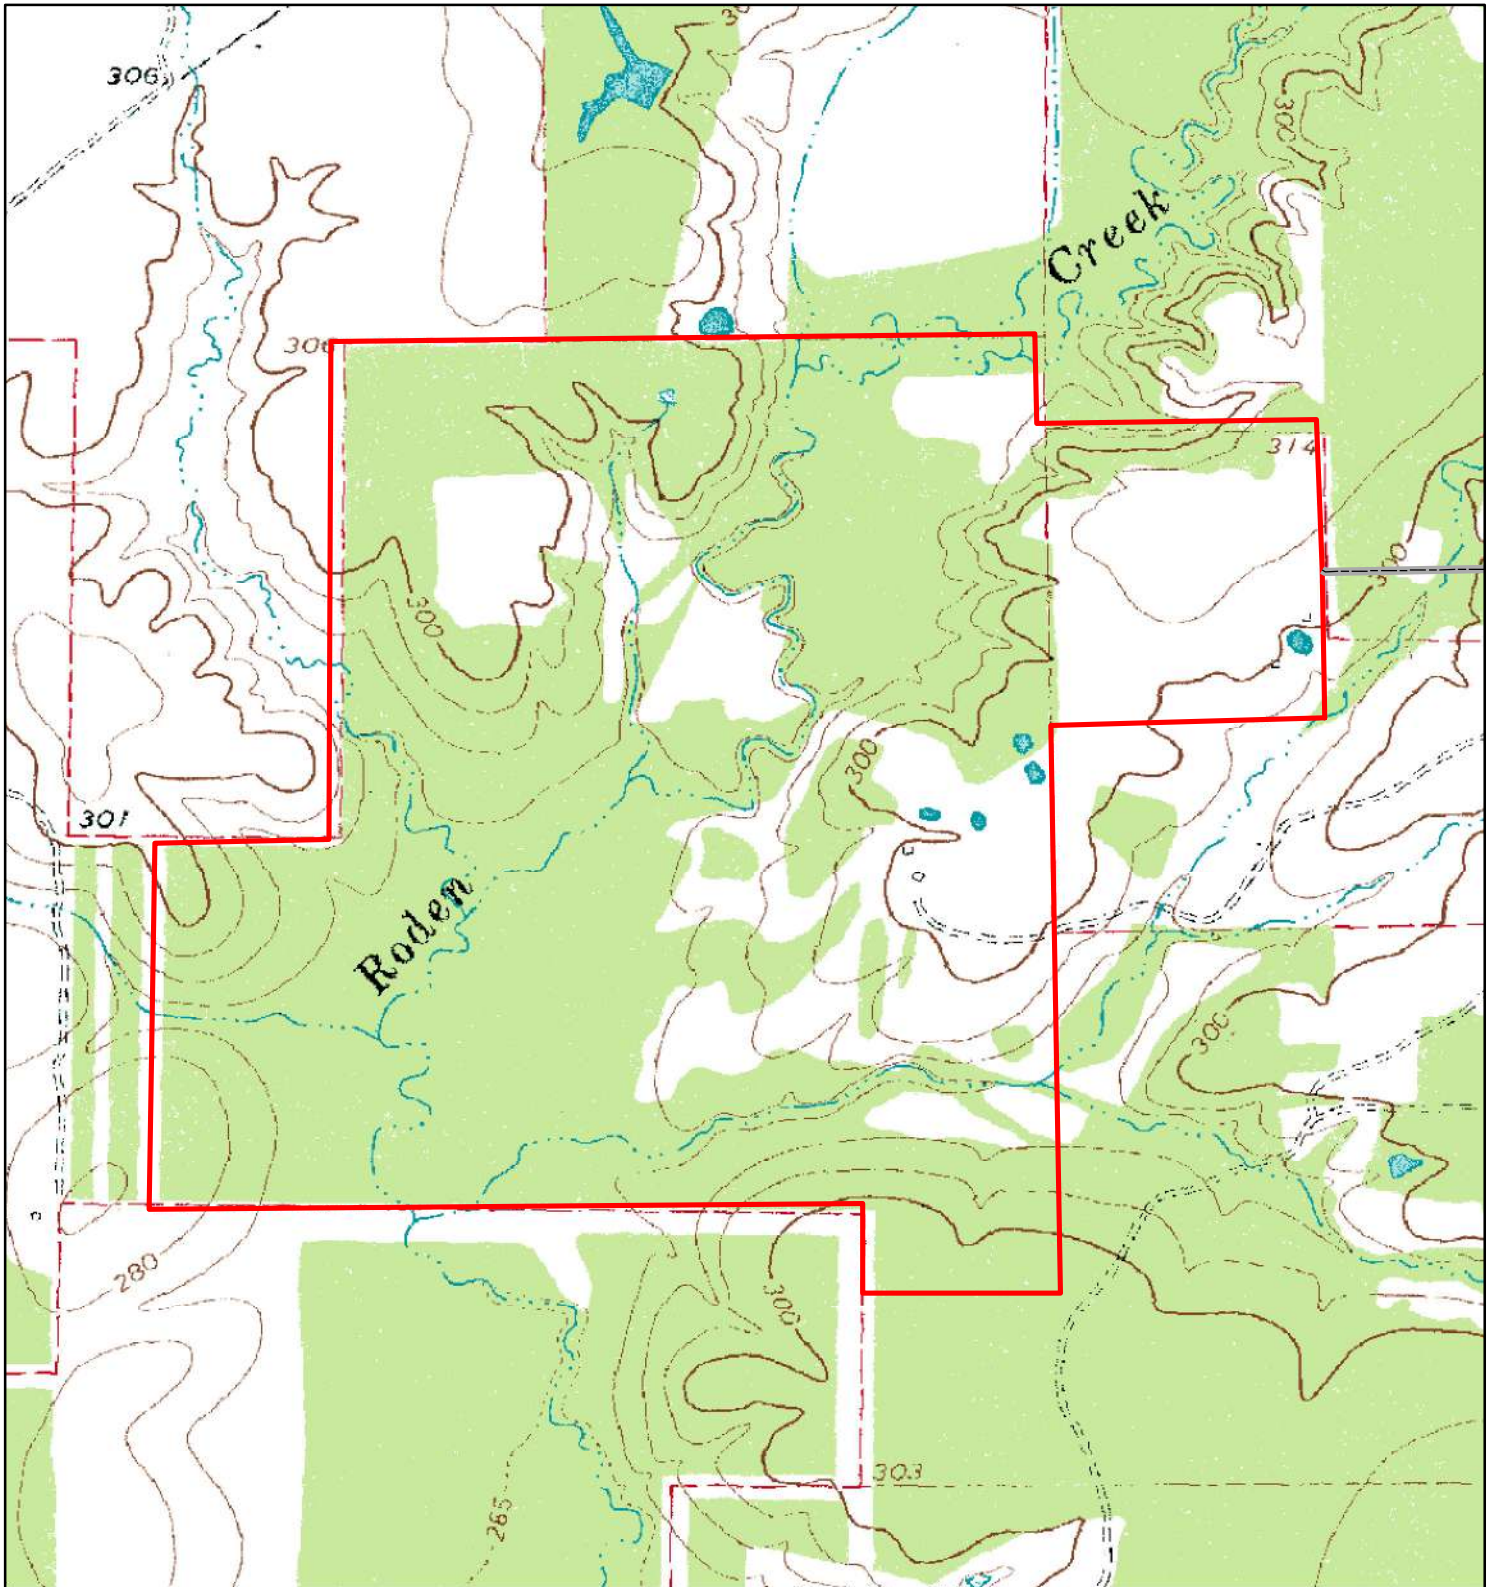

# Avery Tract

Red River County, TX  
643± Acres

Data presented are for reference purposes only and cannot be guaranteed.

[www.morrowlandgroup.com](http://www.morrowlandgroup.com)