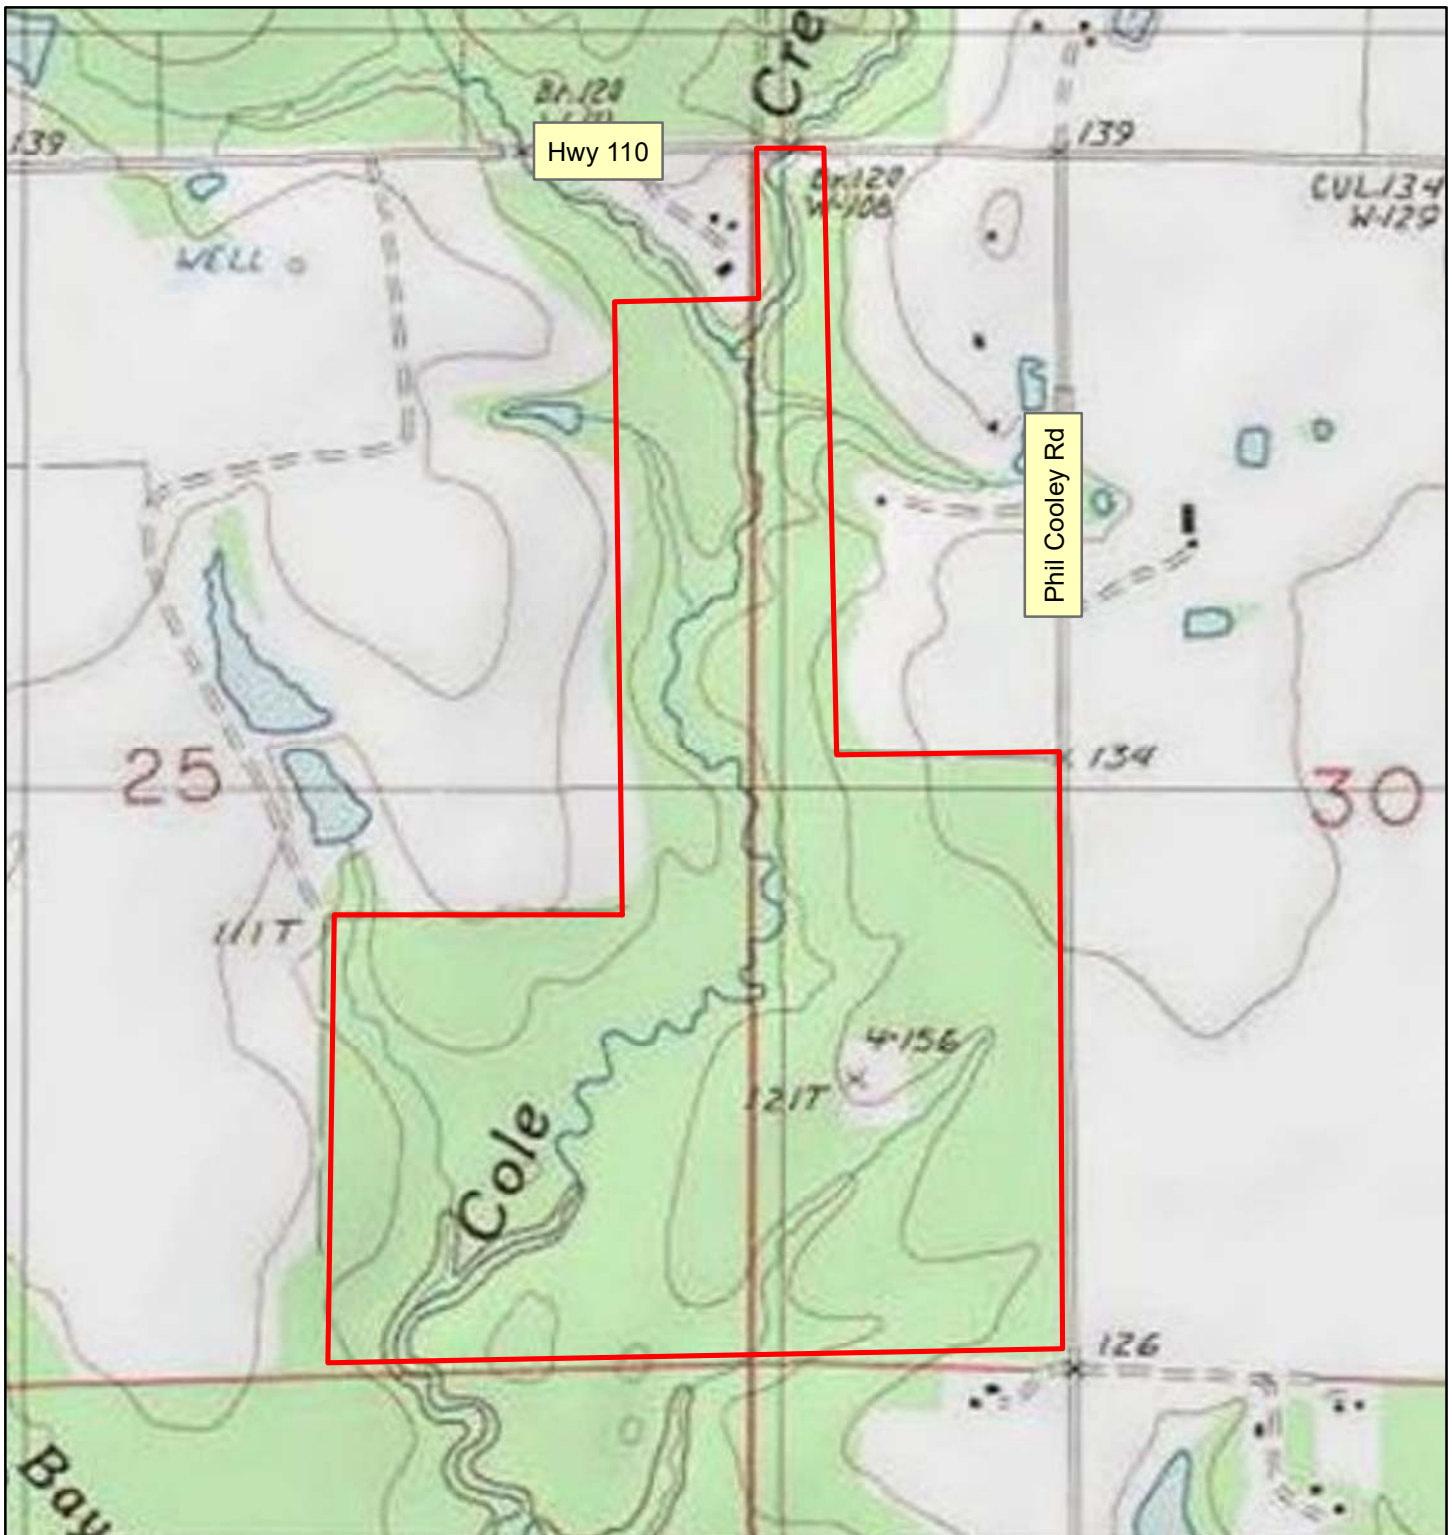

Phil Cooley Rd

Beauregard Parish
222.78± Acres

Data presented is for reference purposes only and is not guaranteed.

www.morrowlandgroup.com