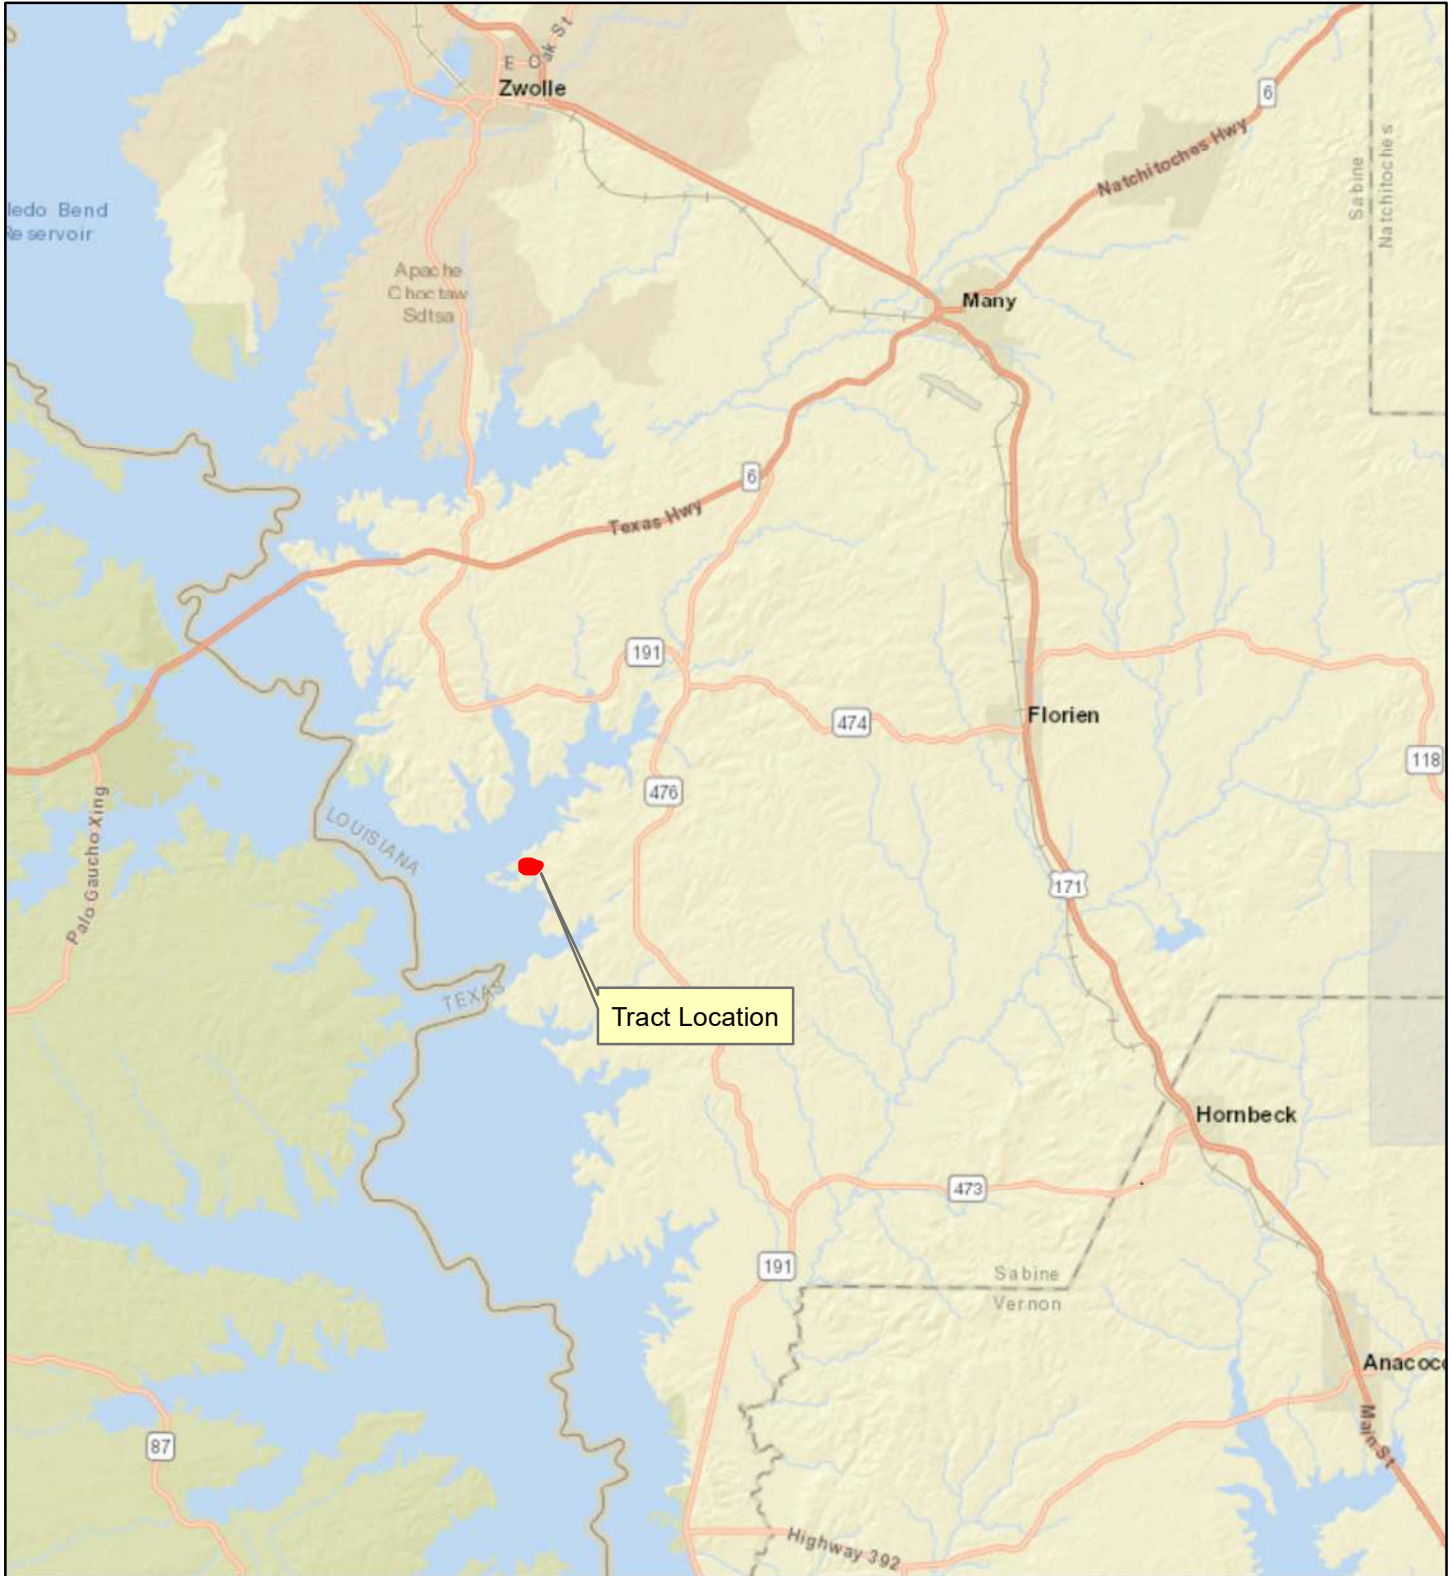

Wanda Acres

Sabine Parish
36± Acres

Data presented is for reference purposes only and is not guaranteed.