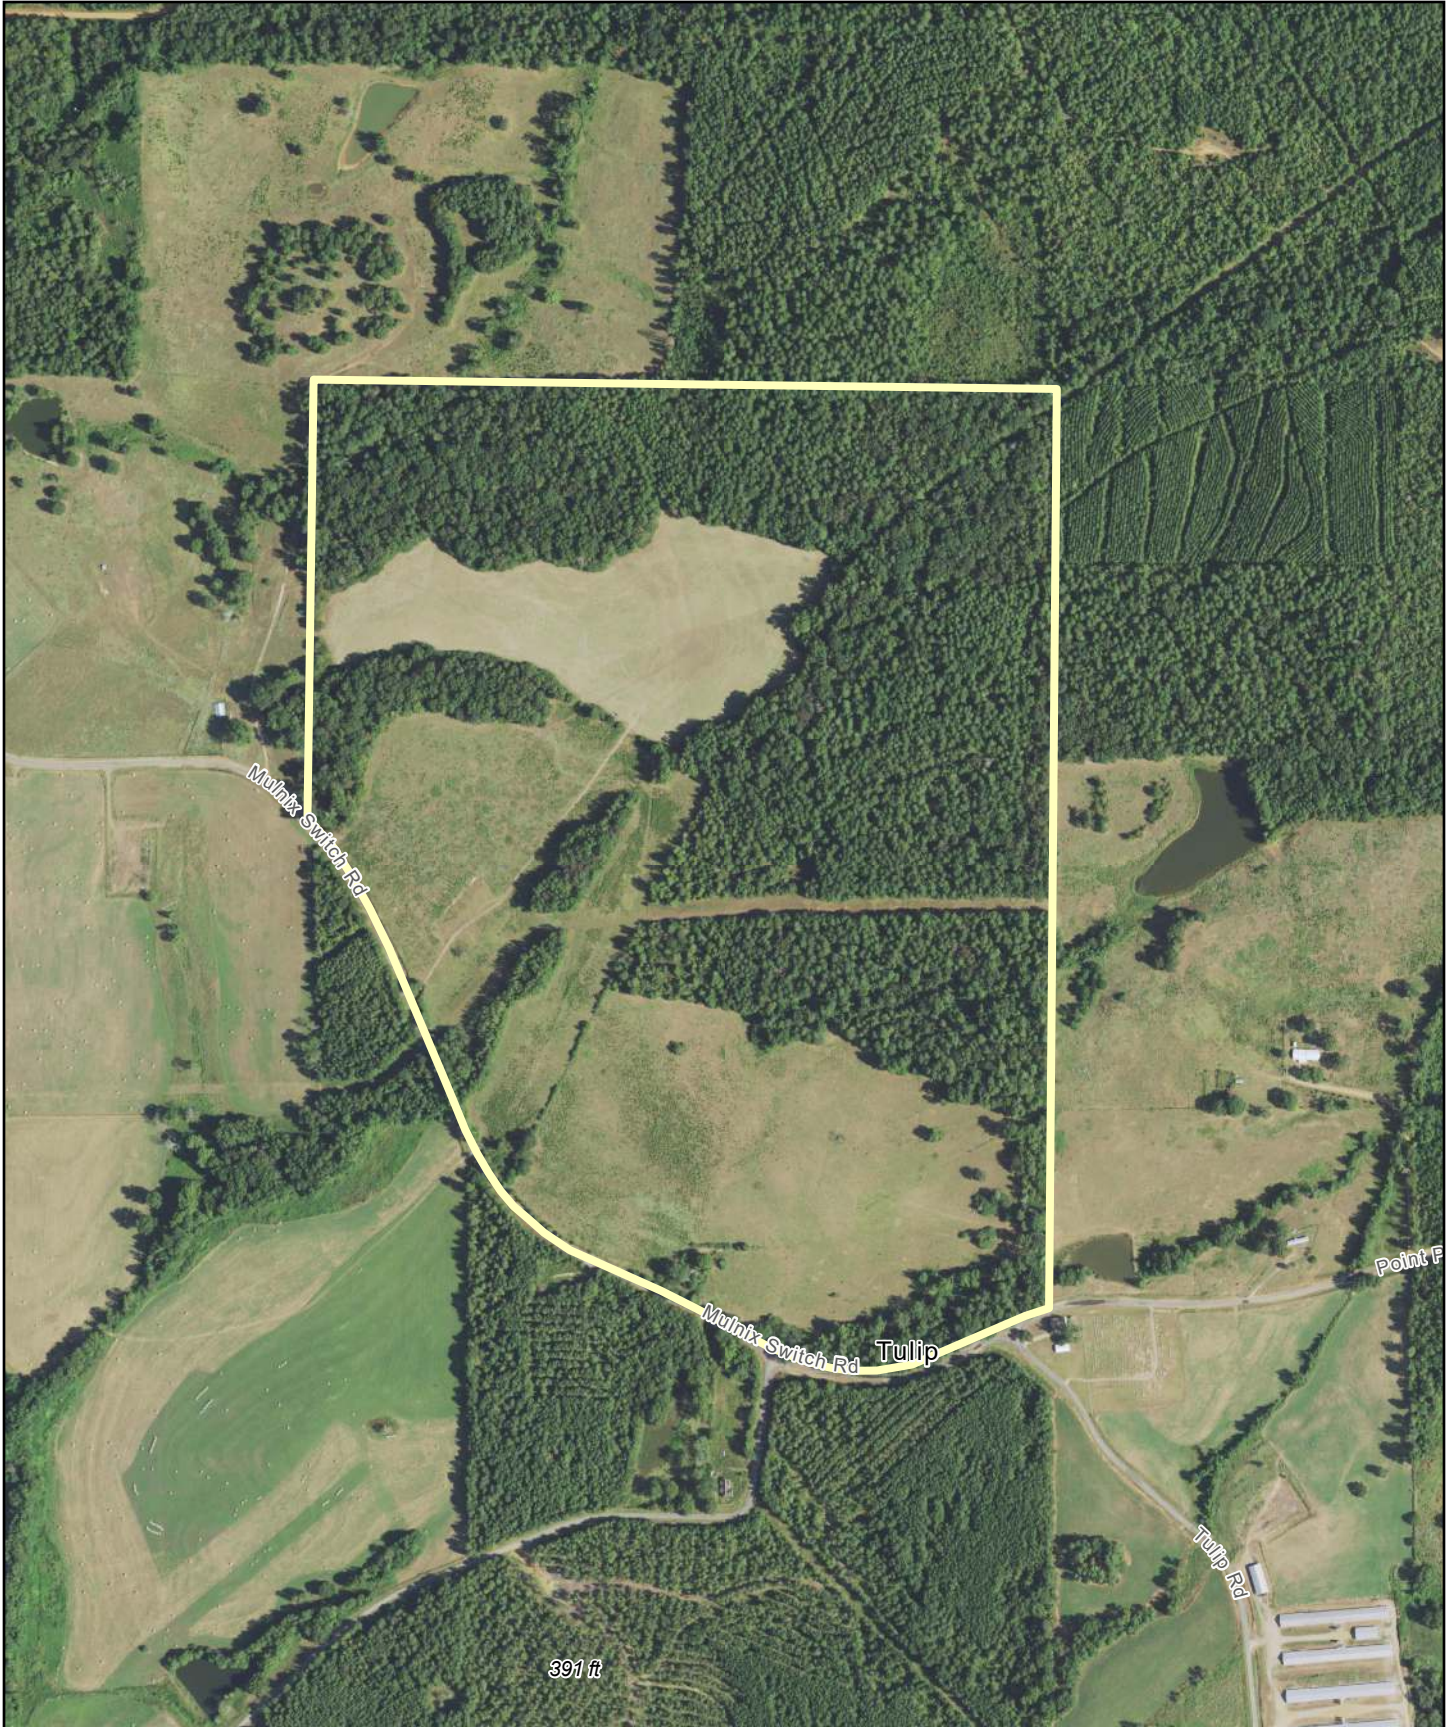

Mulnix Switch Rd

Claiborne Parish
180 ± Acres

391 ft