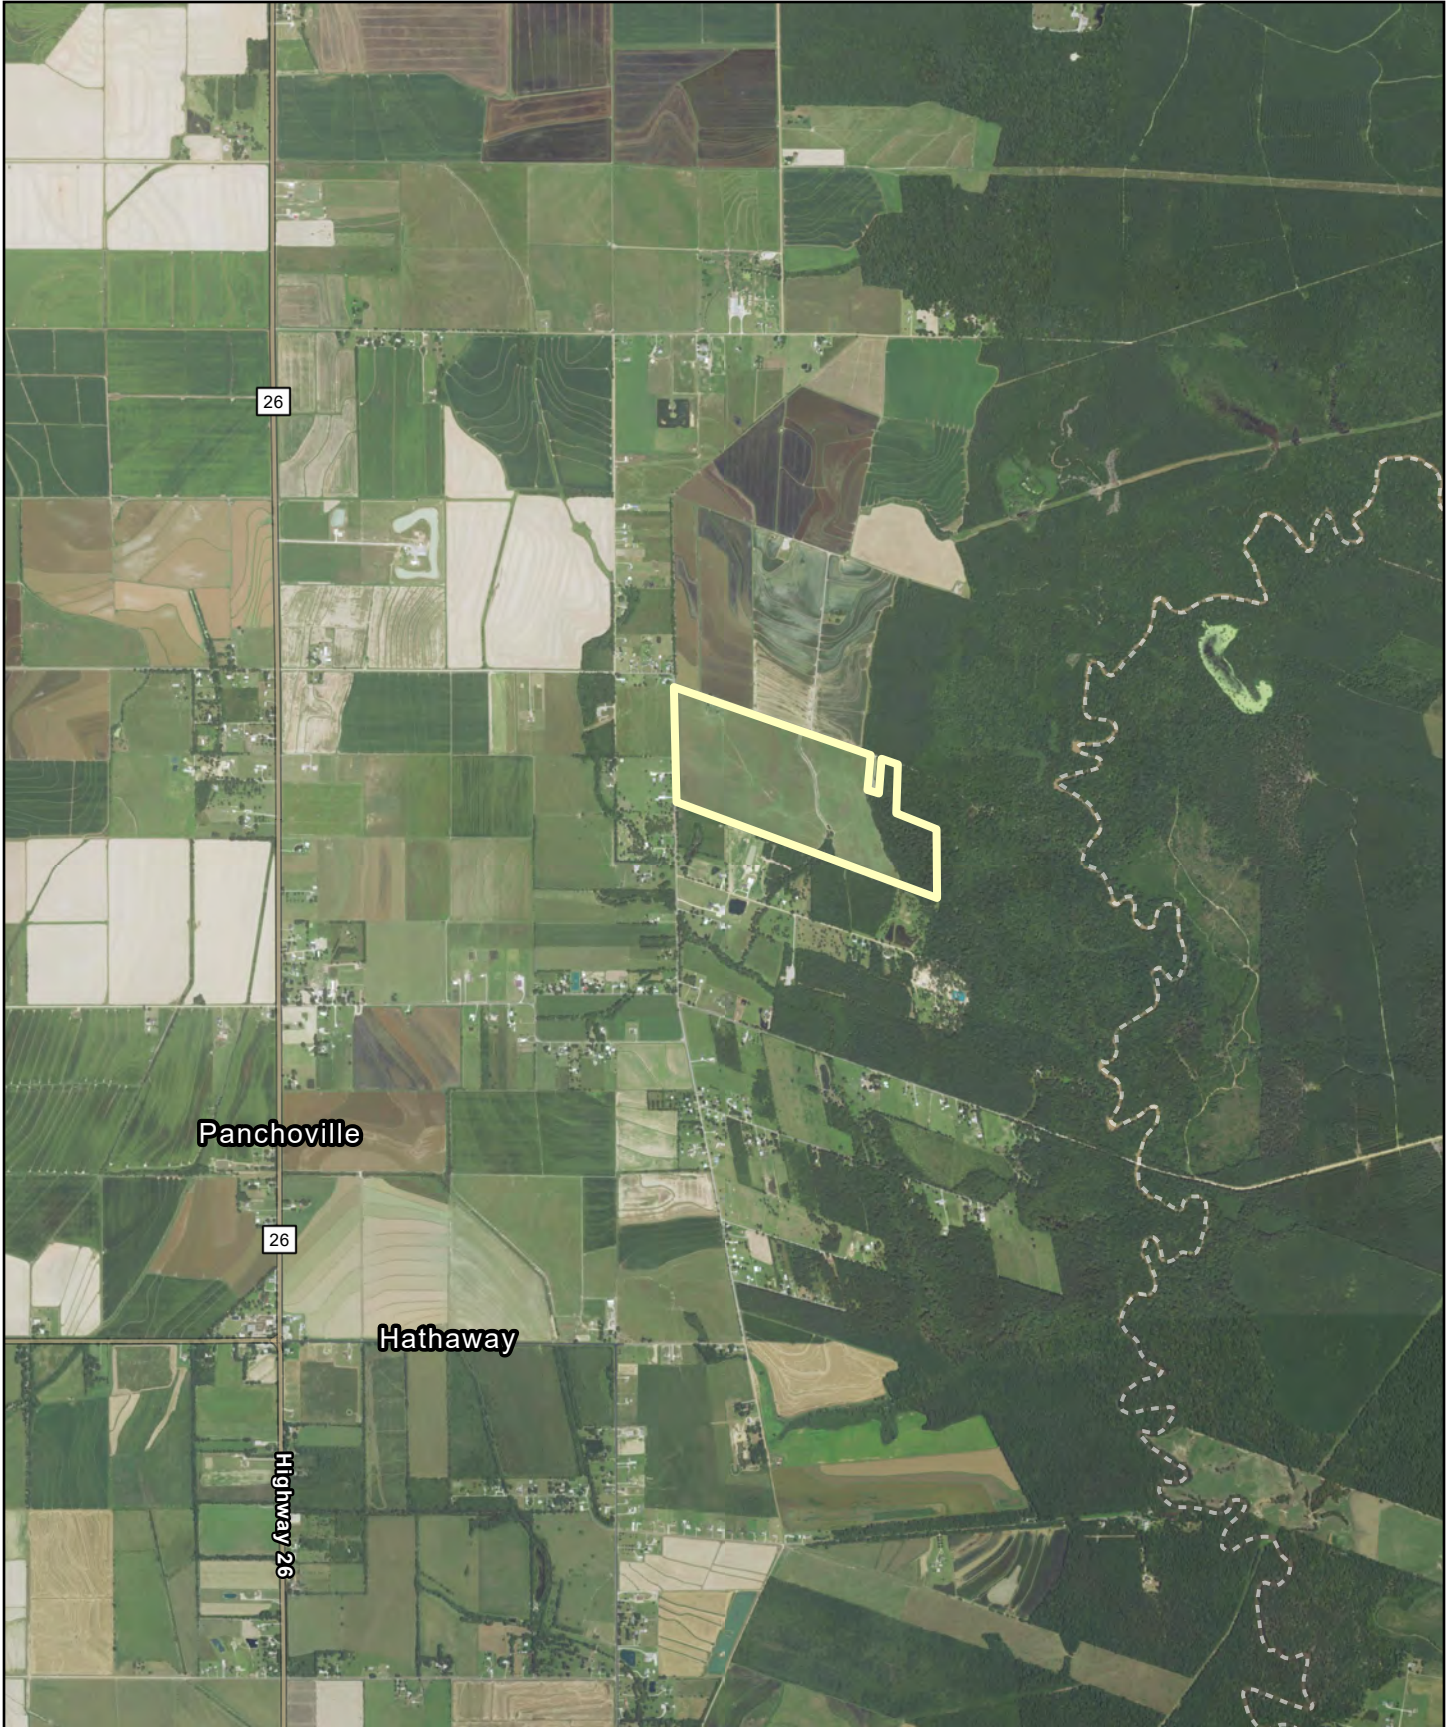

Panchoville Road
Section 39 T08S-R03W

Jeff Davis Parish
168.7 ± Acres

0 0.23 0.45 0.9 1.35 1.8 Miles

Data presented is for general reference only and is not guaranteed.