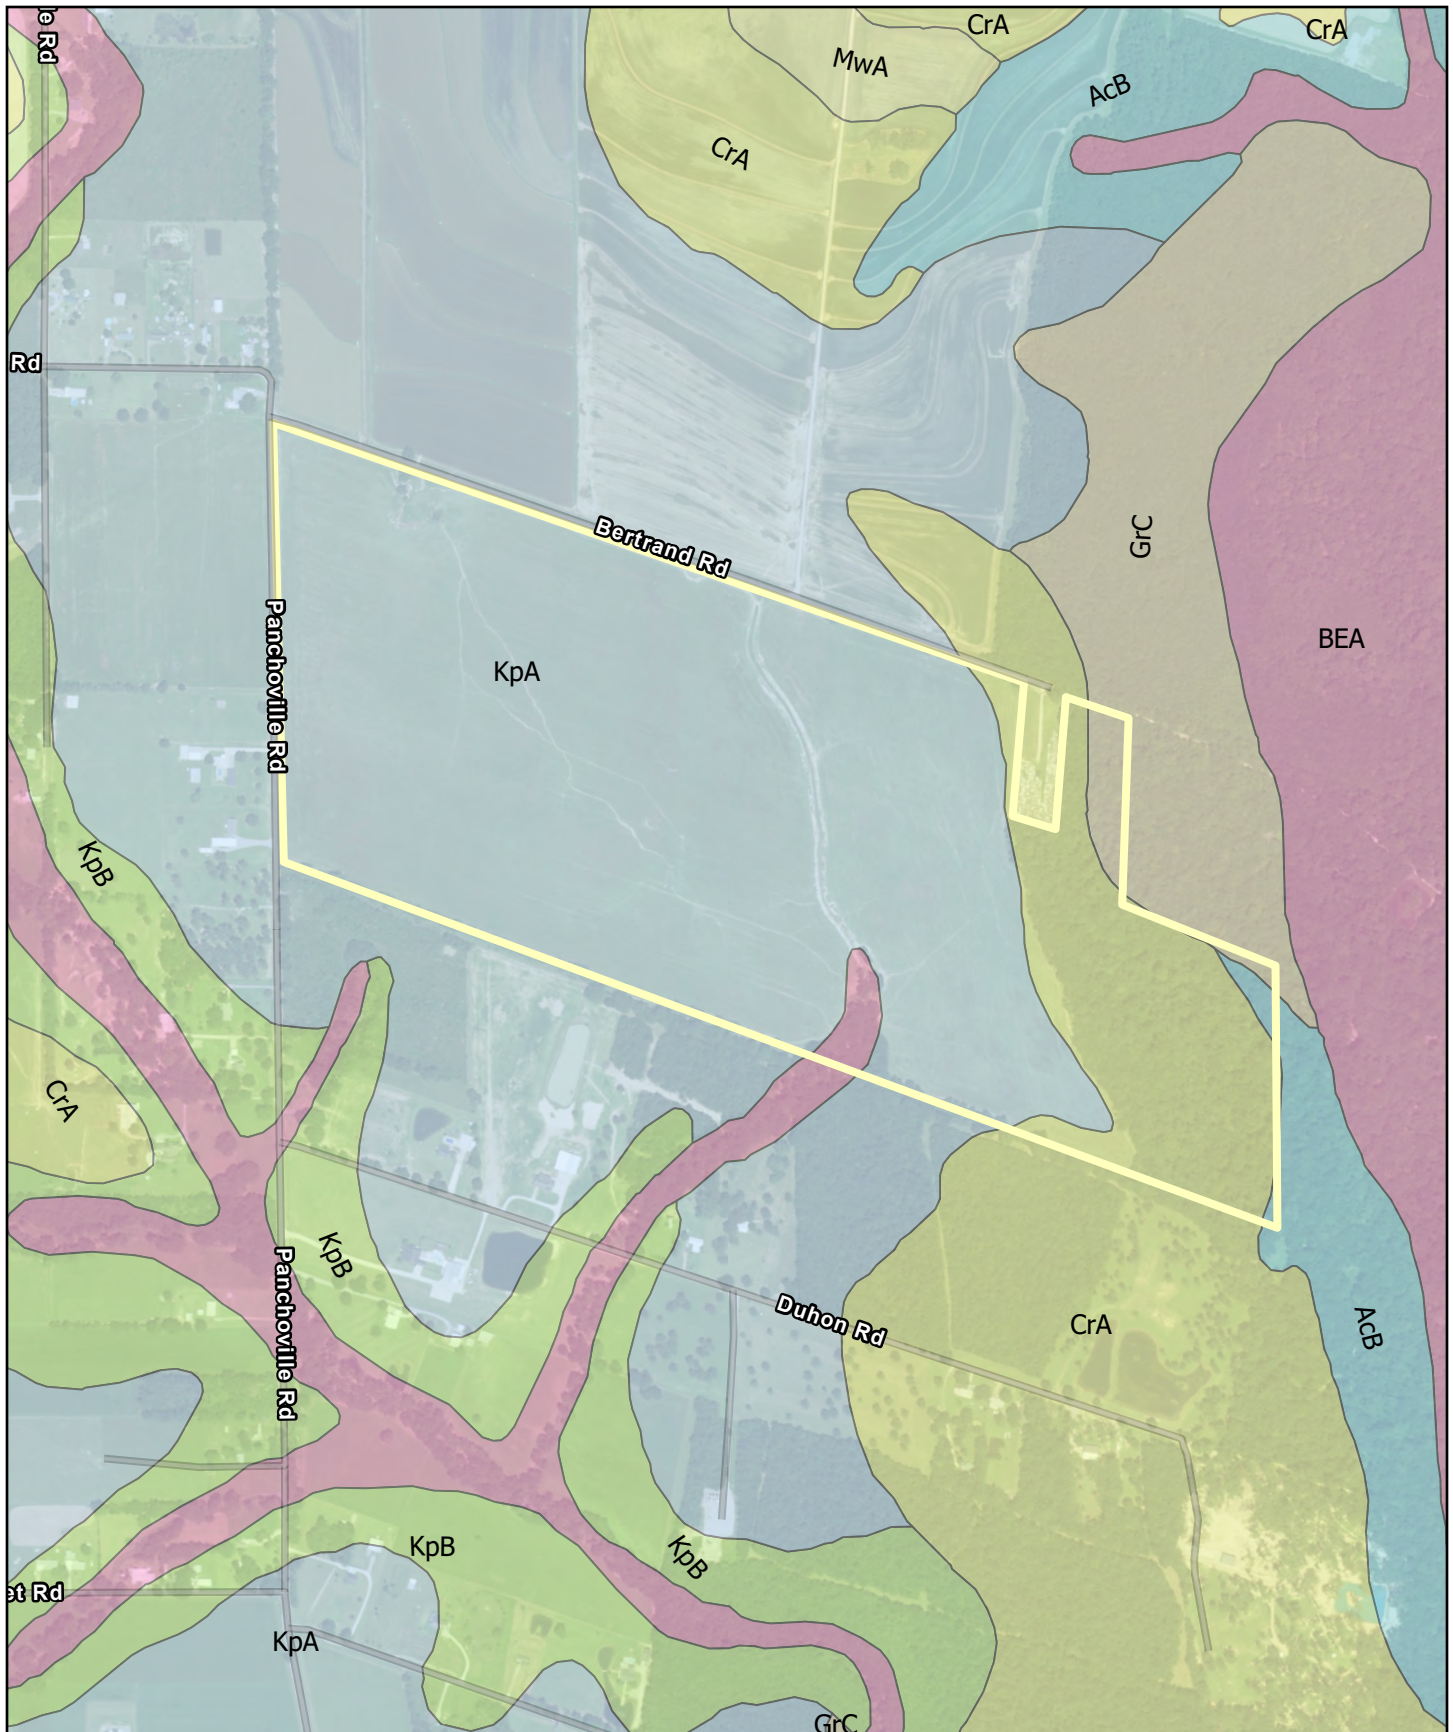

Panchoville Road  
Section 39 T08S-R03W

Jeff Davis Parish  
168.7 ± Acres

Data presented is for general reference only and is not guaranteed.