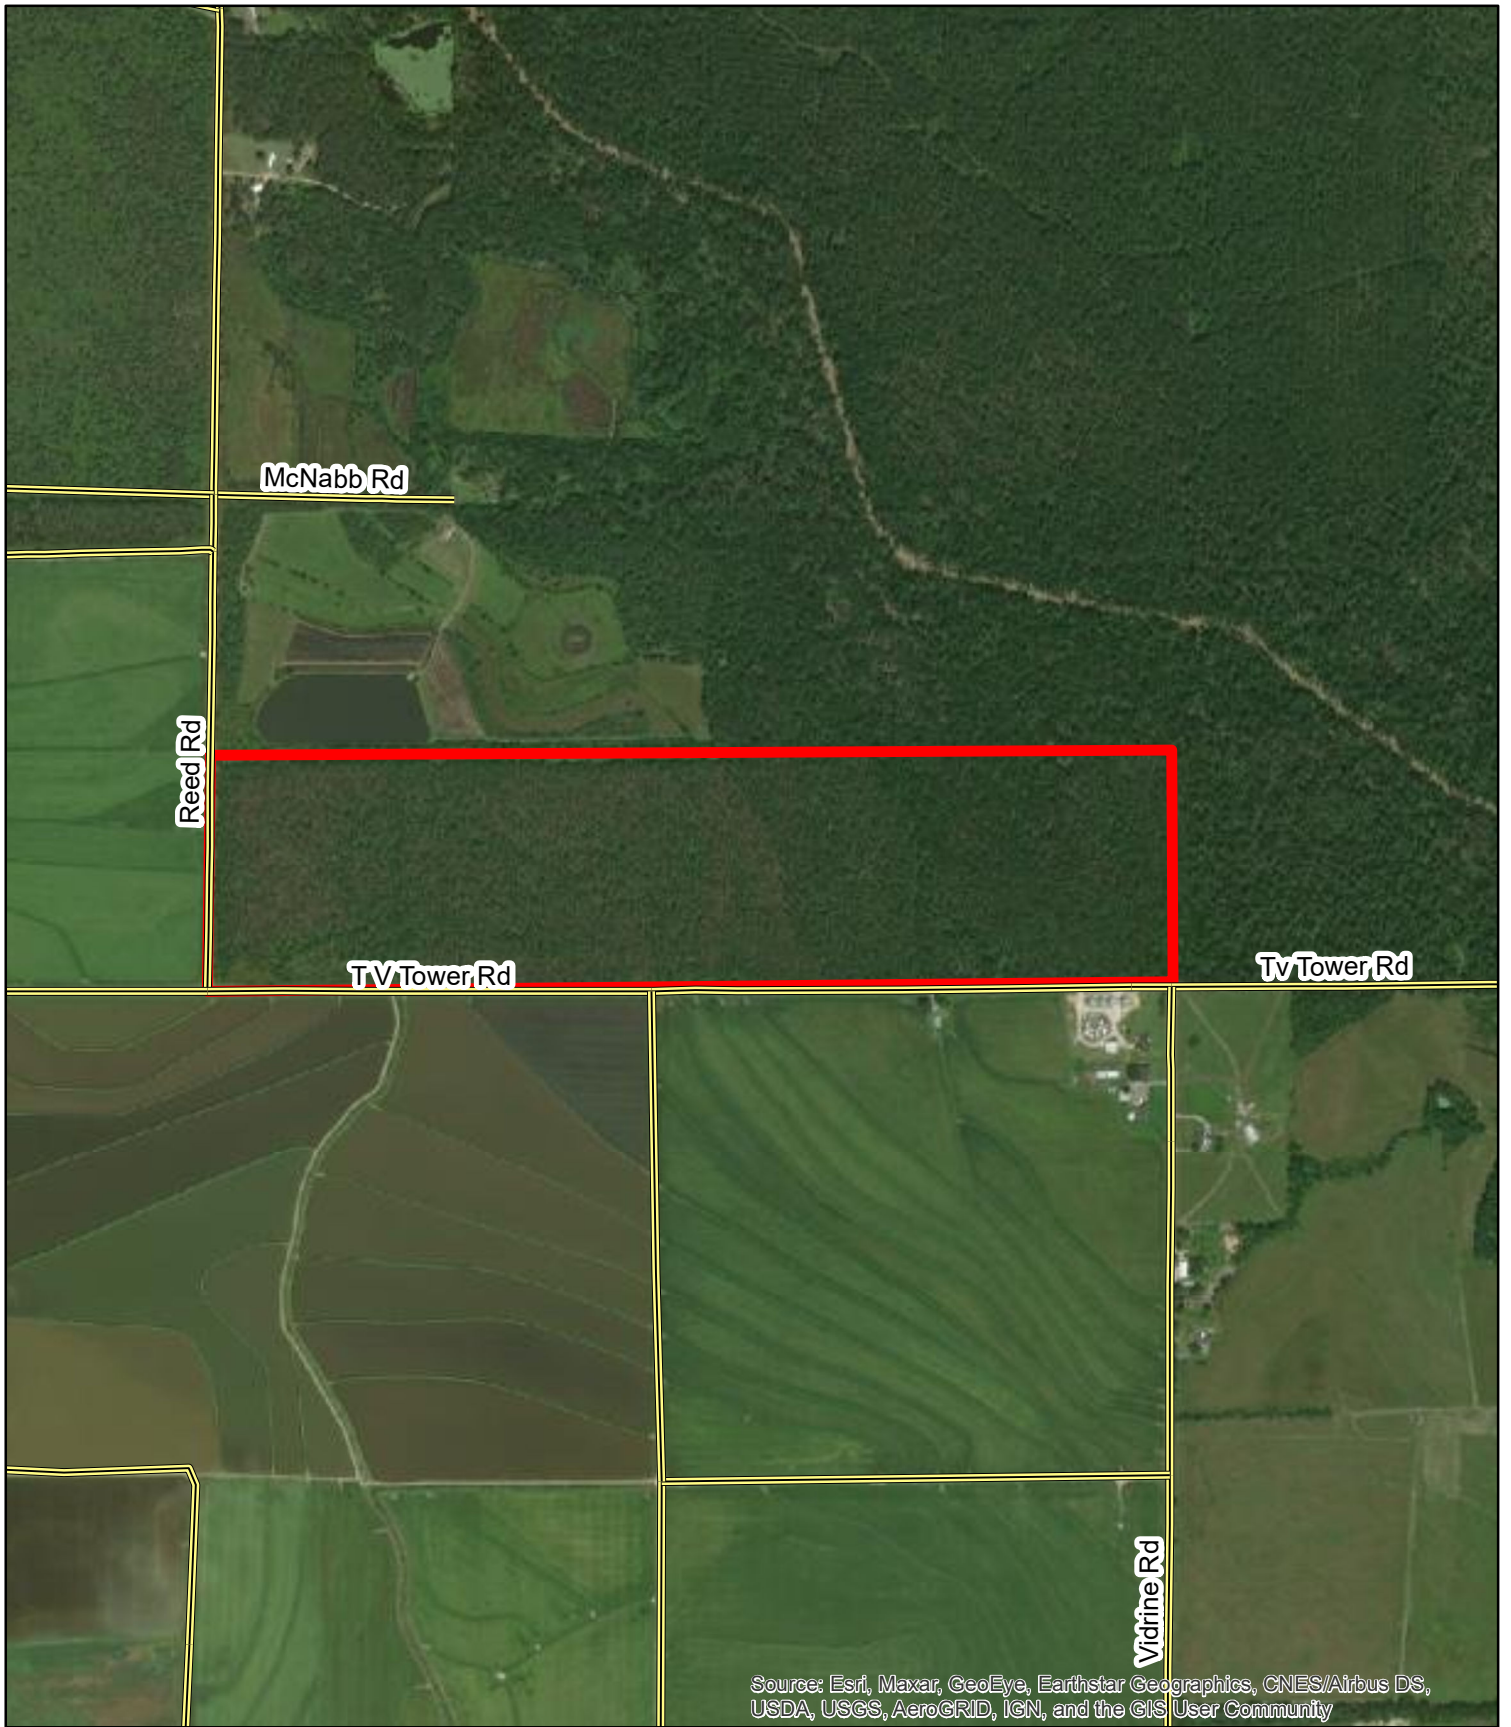

TV TOWER RD

JEFF DAVIS PARISH
160 ± ACRES

Source: Esri, Maxar, GeoEye, Earthstar Geographics, CNES/Airbus DS, USDA, USGS, AeroGRID, IGN, and the GIS User Community

Data presented is for reference purposes only and is not guaranteed