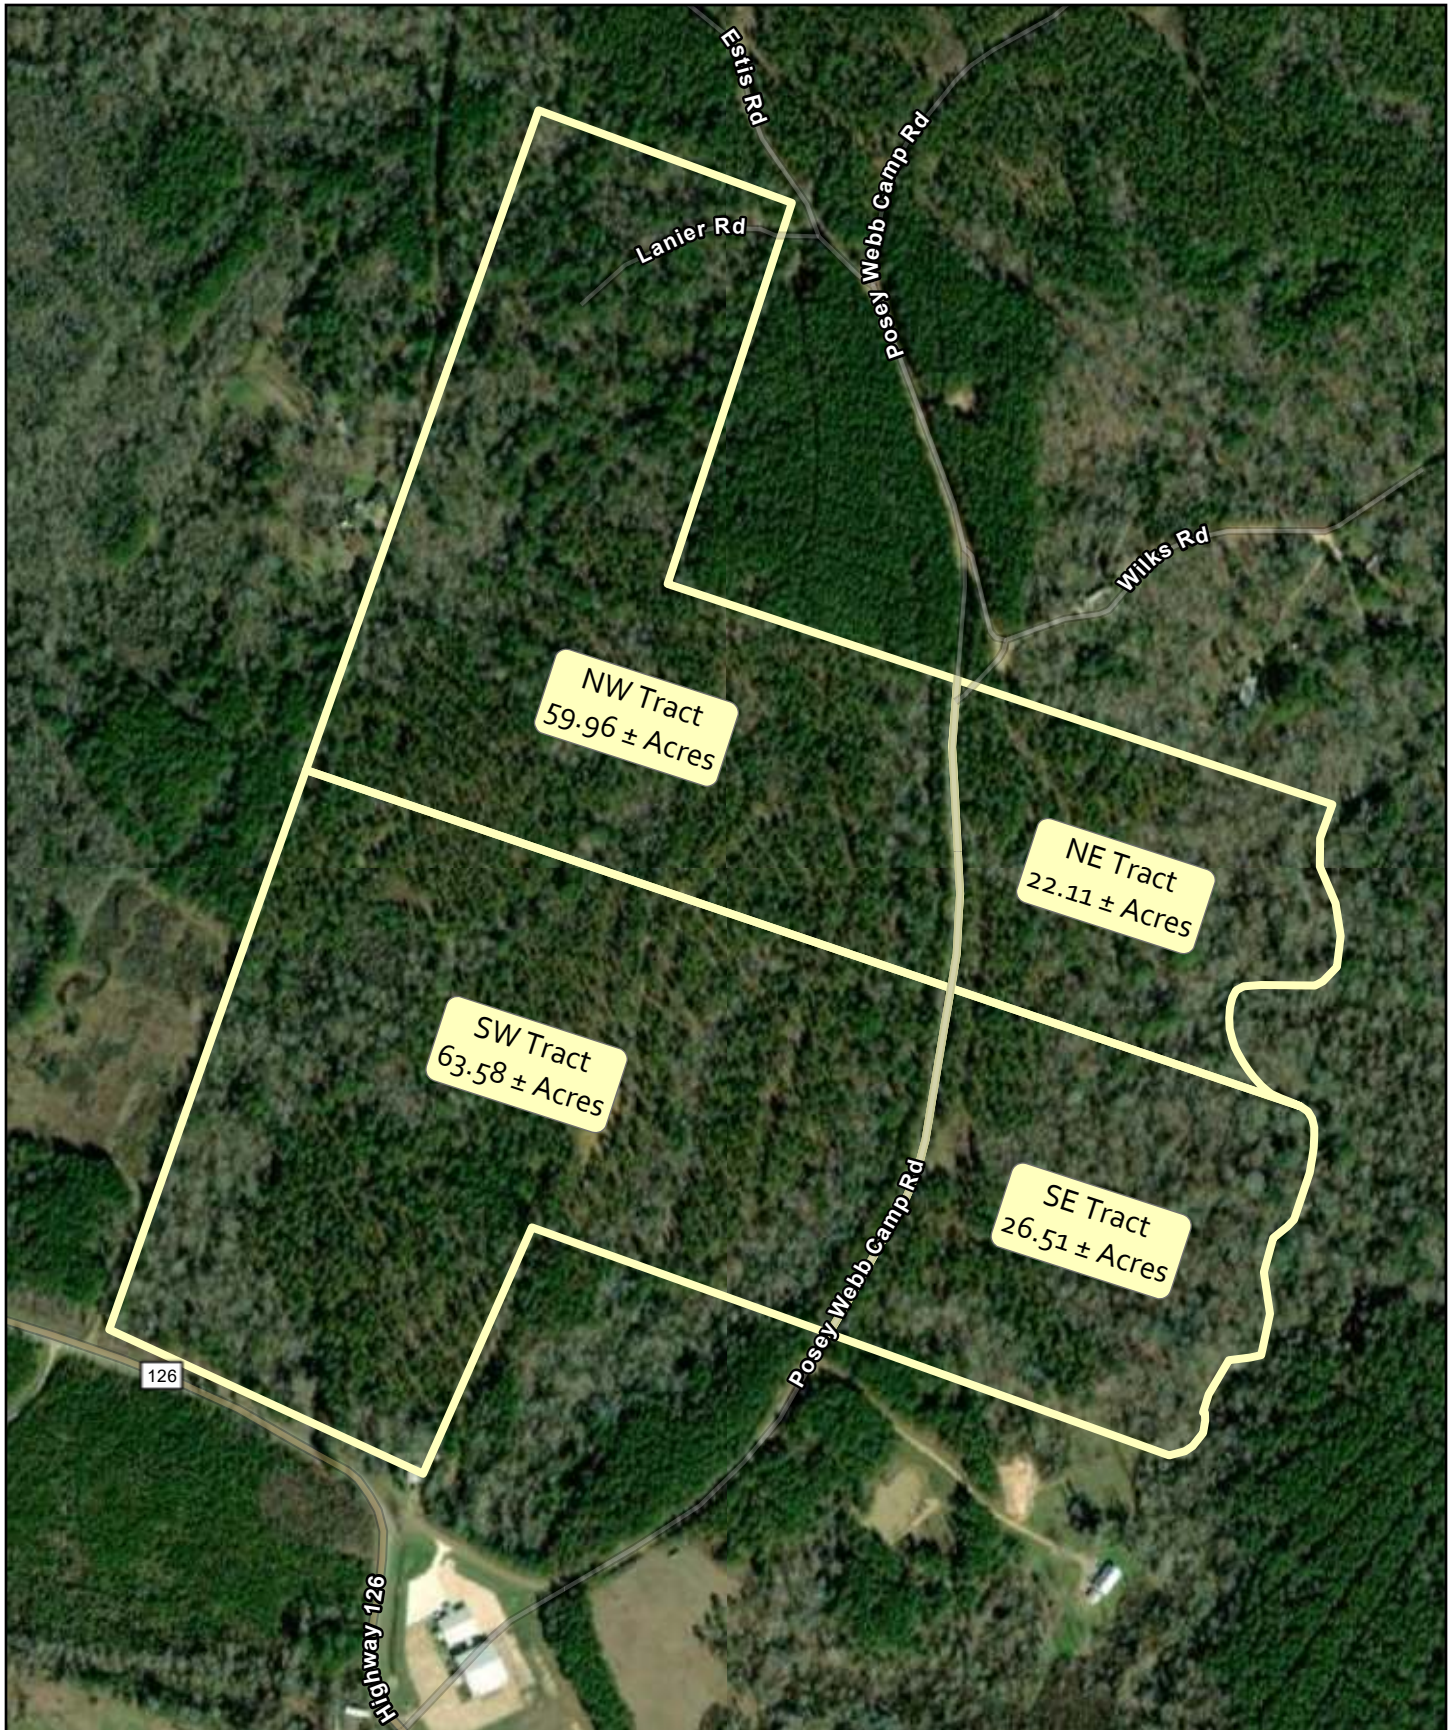

Posey Webb Camp Rd

Catahoula Parish, LA
172.16 ± Acres

Data presented is for general reference only and is not guaranteed.