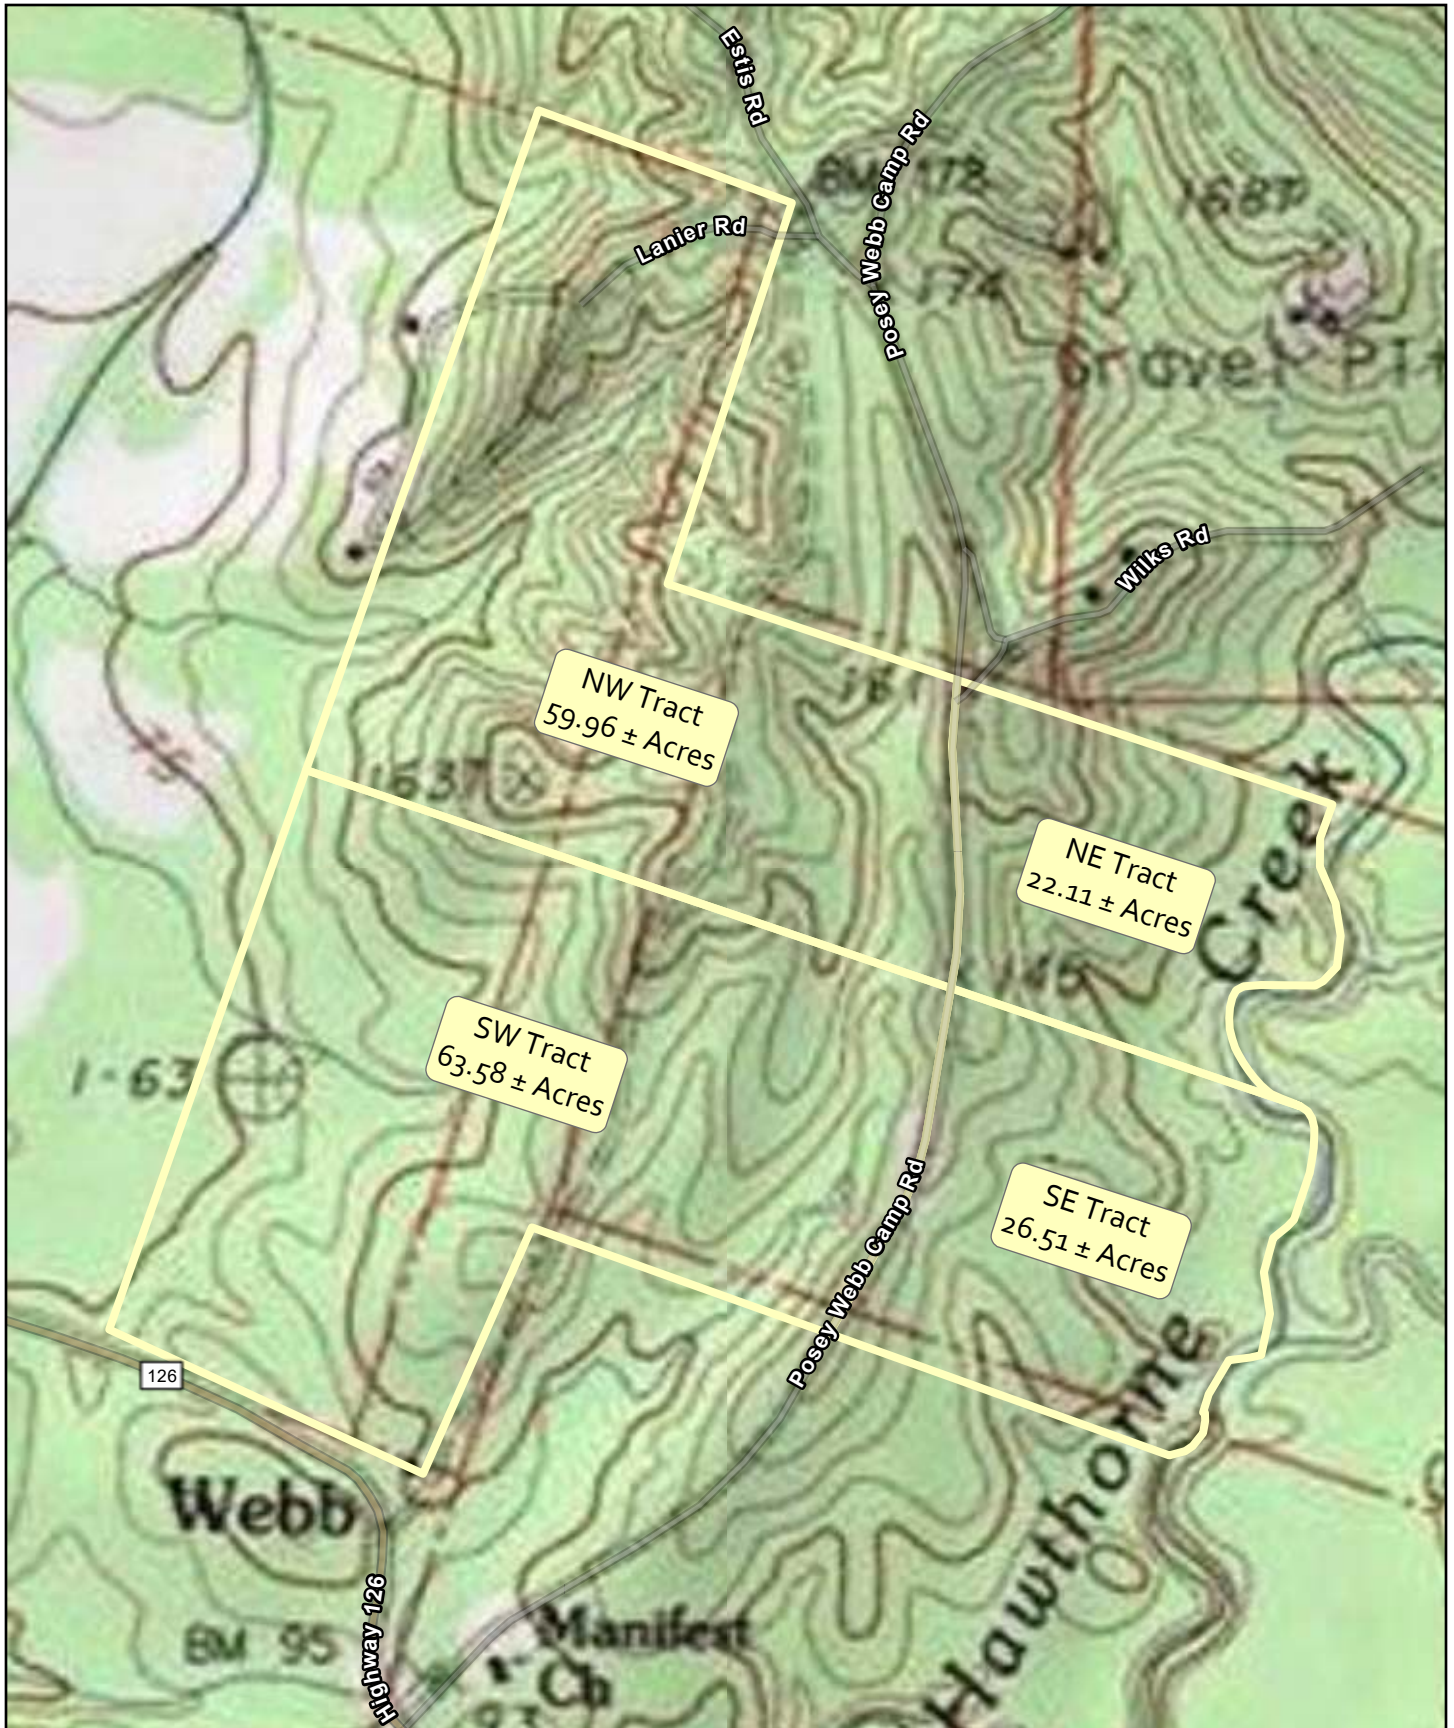

Posey Webb Camp Rd

Catahoula Parish, LA
172.16 ± Acres

Data presented is for general reference only and is not guaranteed.