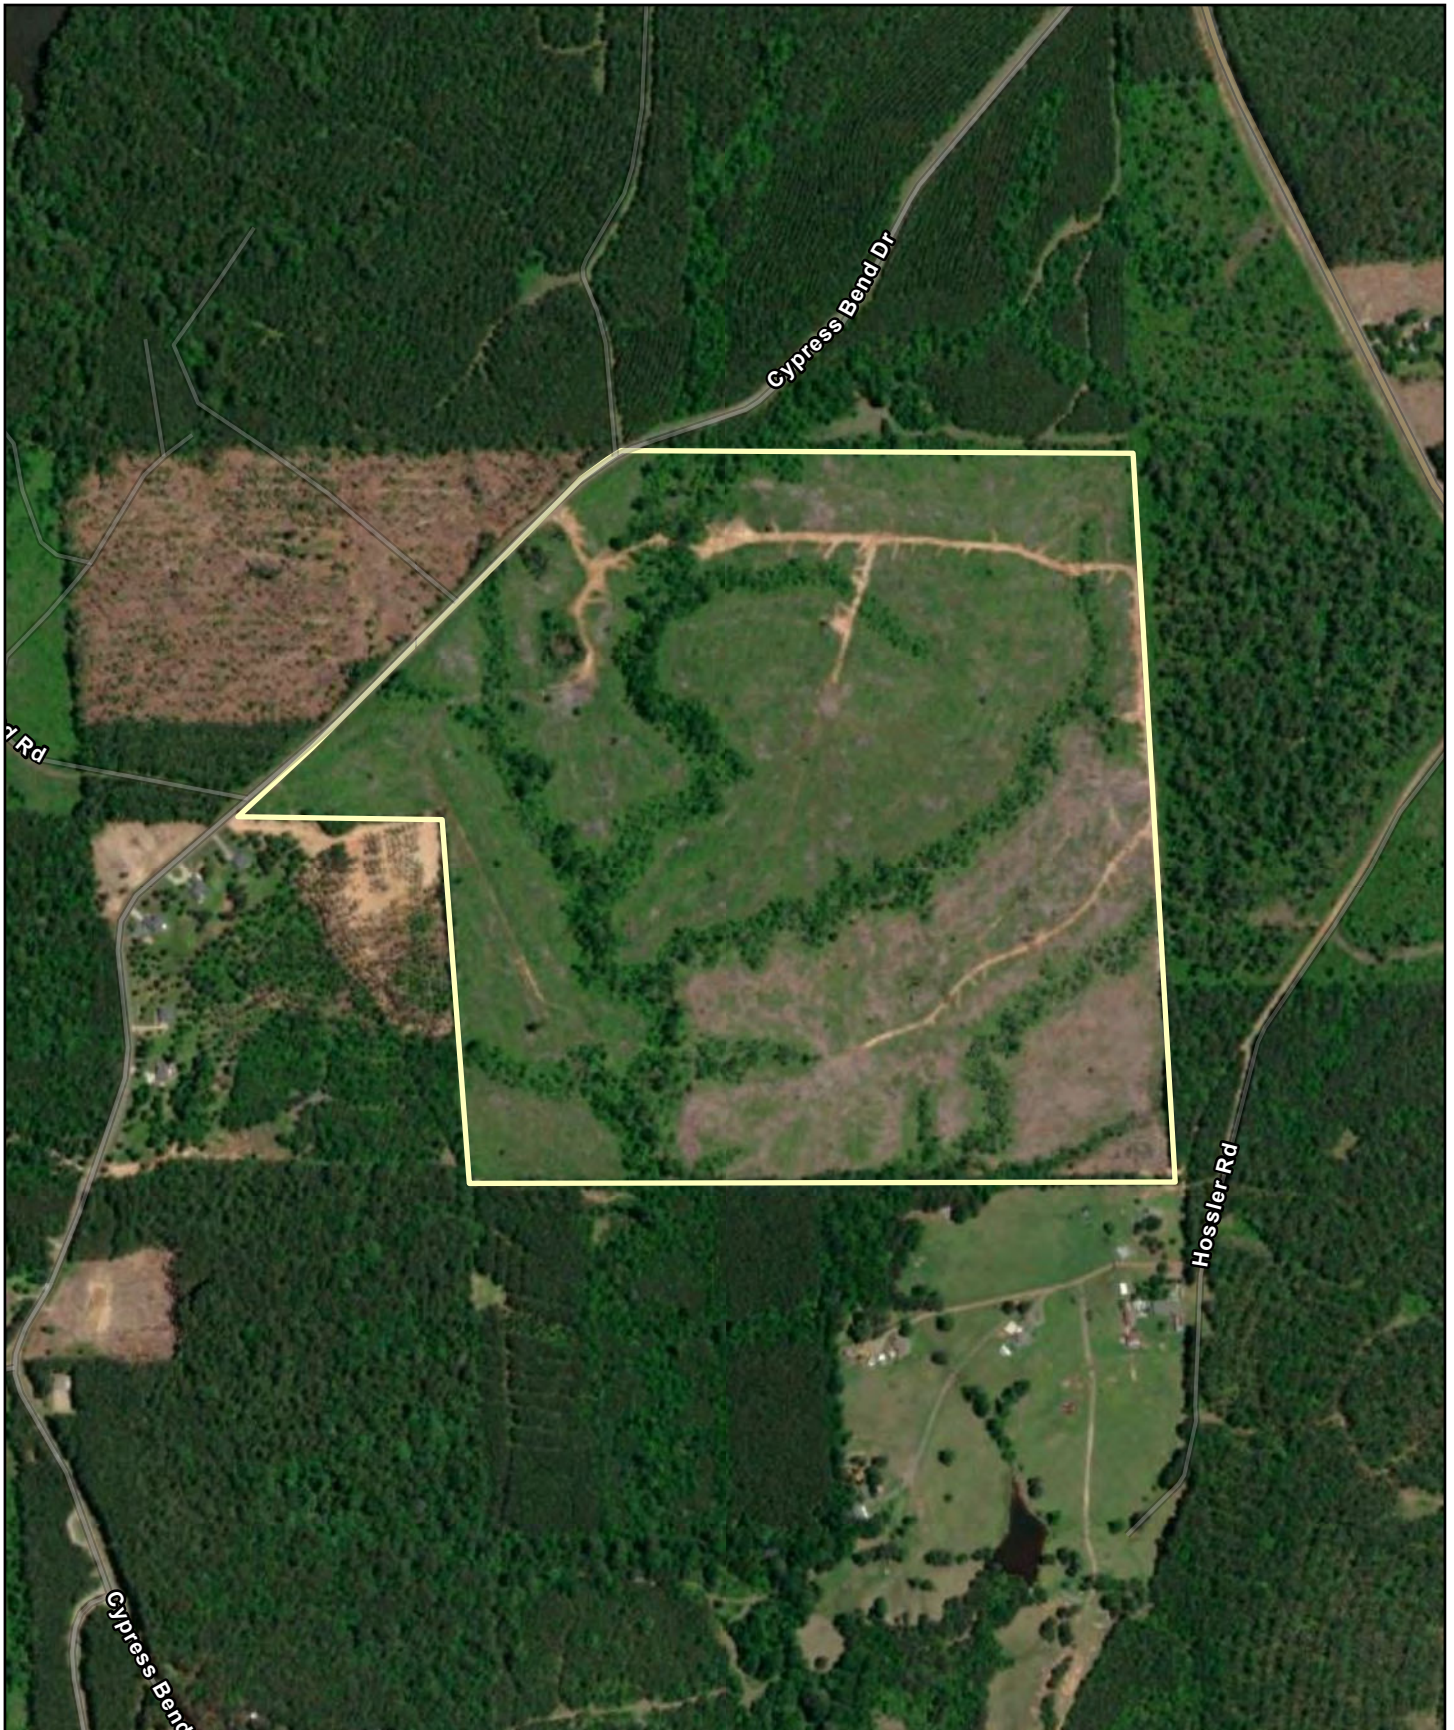

Cypress Bend Drive

164.03 ± Acres
Sabine Parish | LA

Data presented is for general reference only and is not guaranteed.