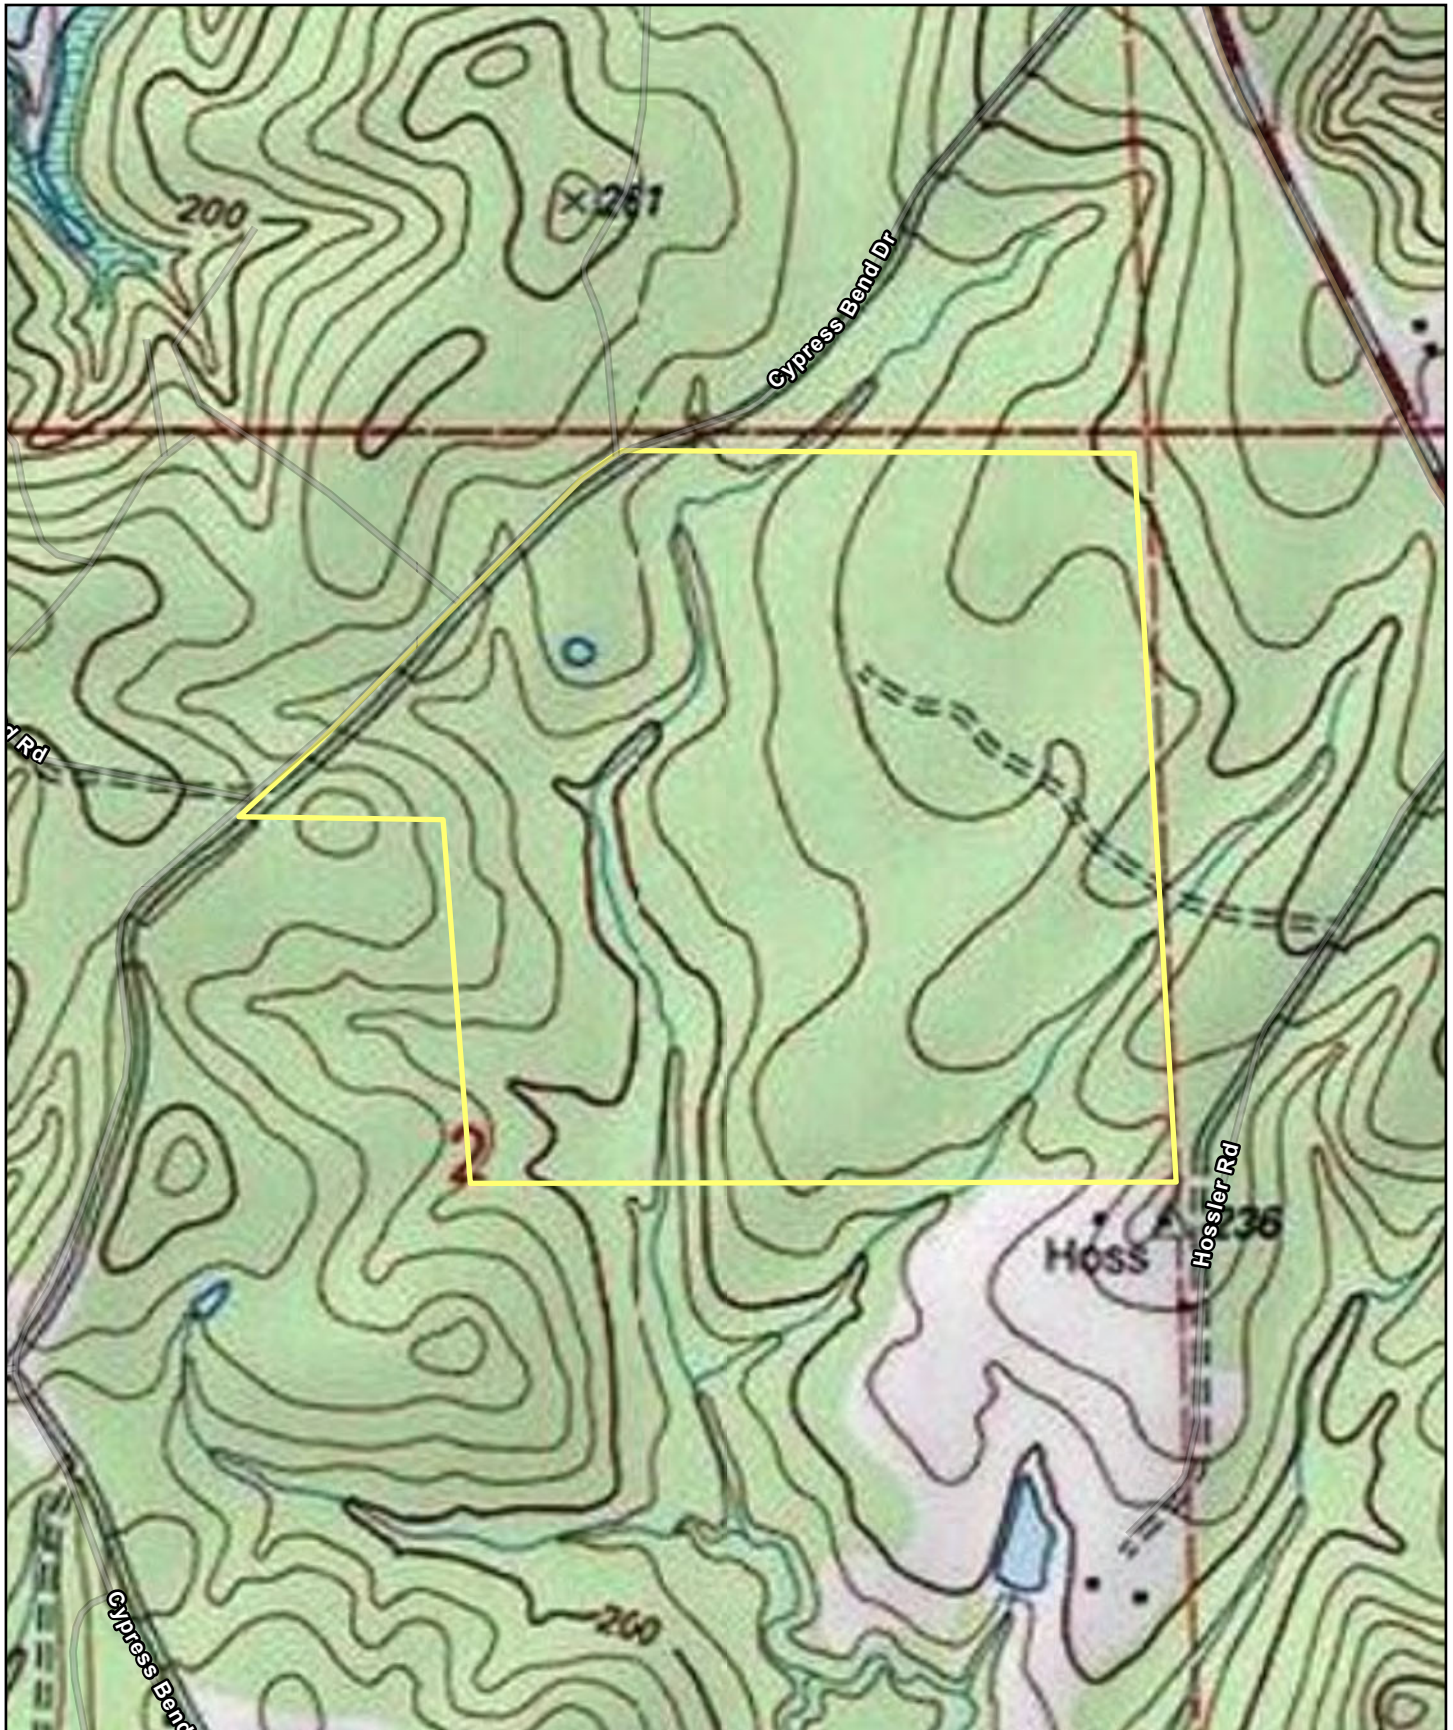

Cypress Bend Drive

164.03 ± Acres
Sabine Parish | LA

Data presented is for general reference only and is not guaranteed.