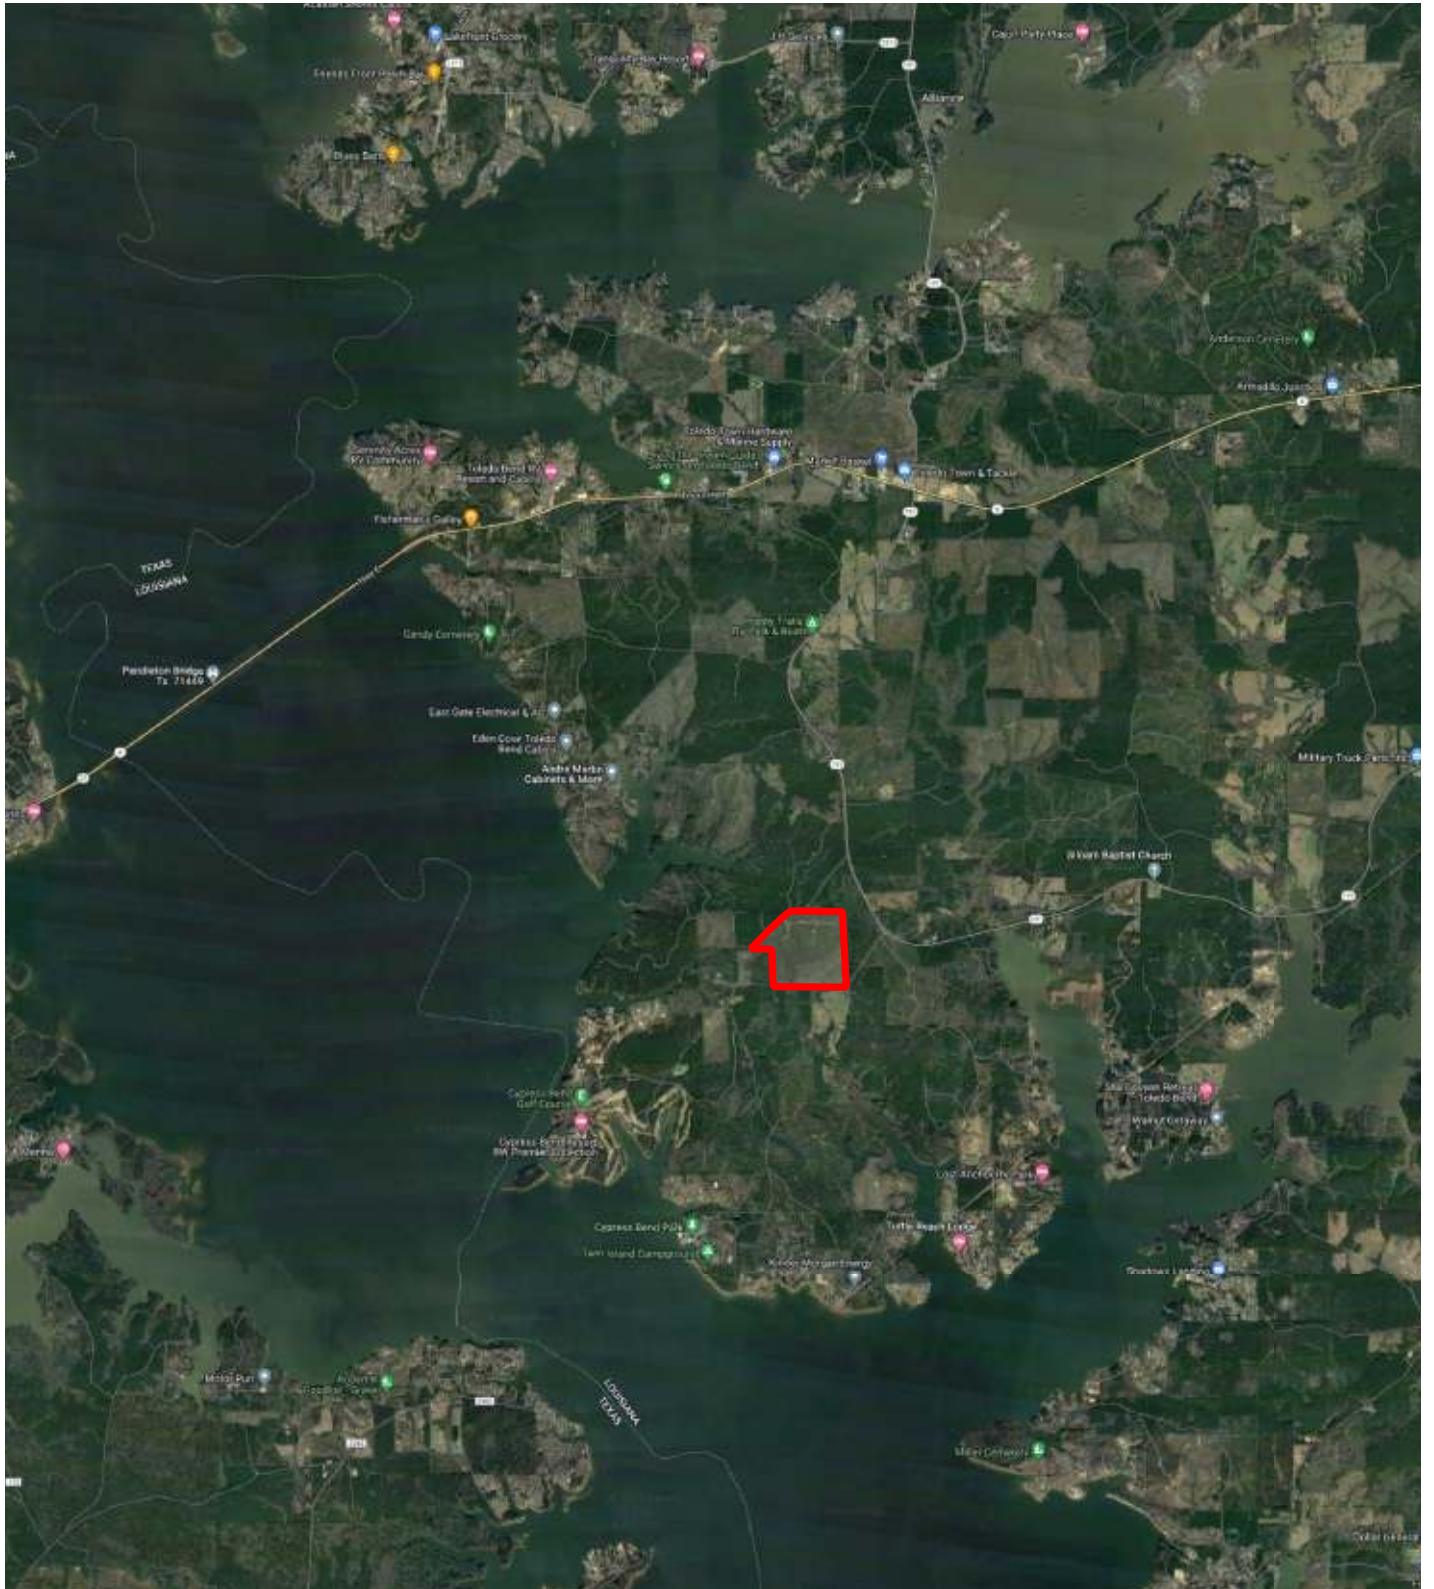

# Cypress Bend Drive

Sabine Parish, LA  
+/- 164.03 acres

0 3 6 mi

Data presented is for general reference only and is not guaranteed.

**MORROW**  
LAND GROUP, LLC