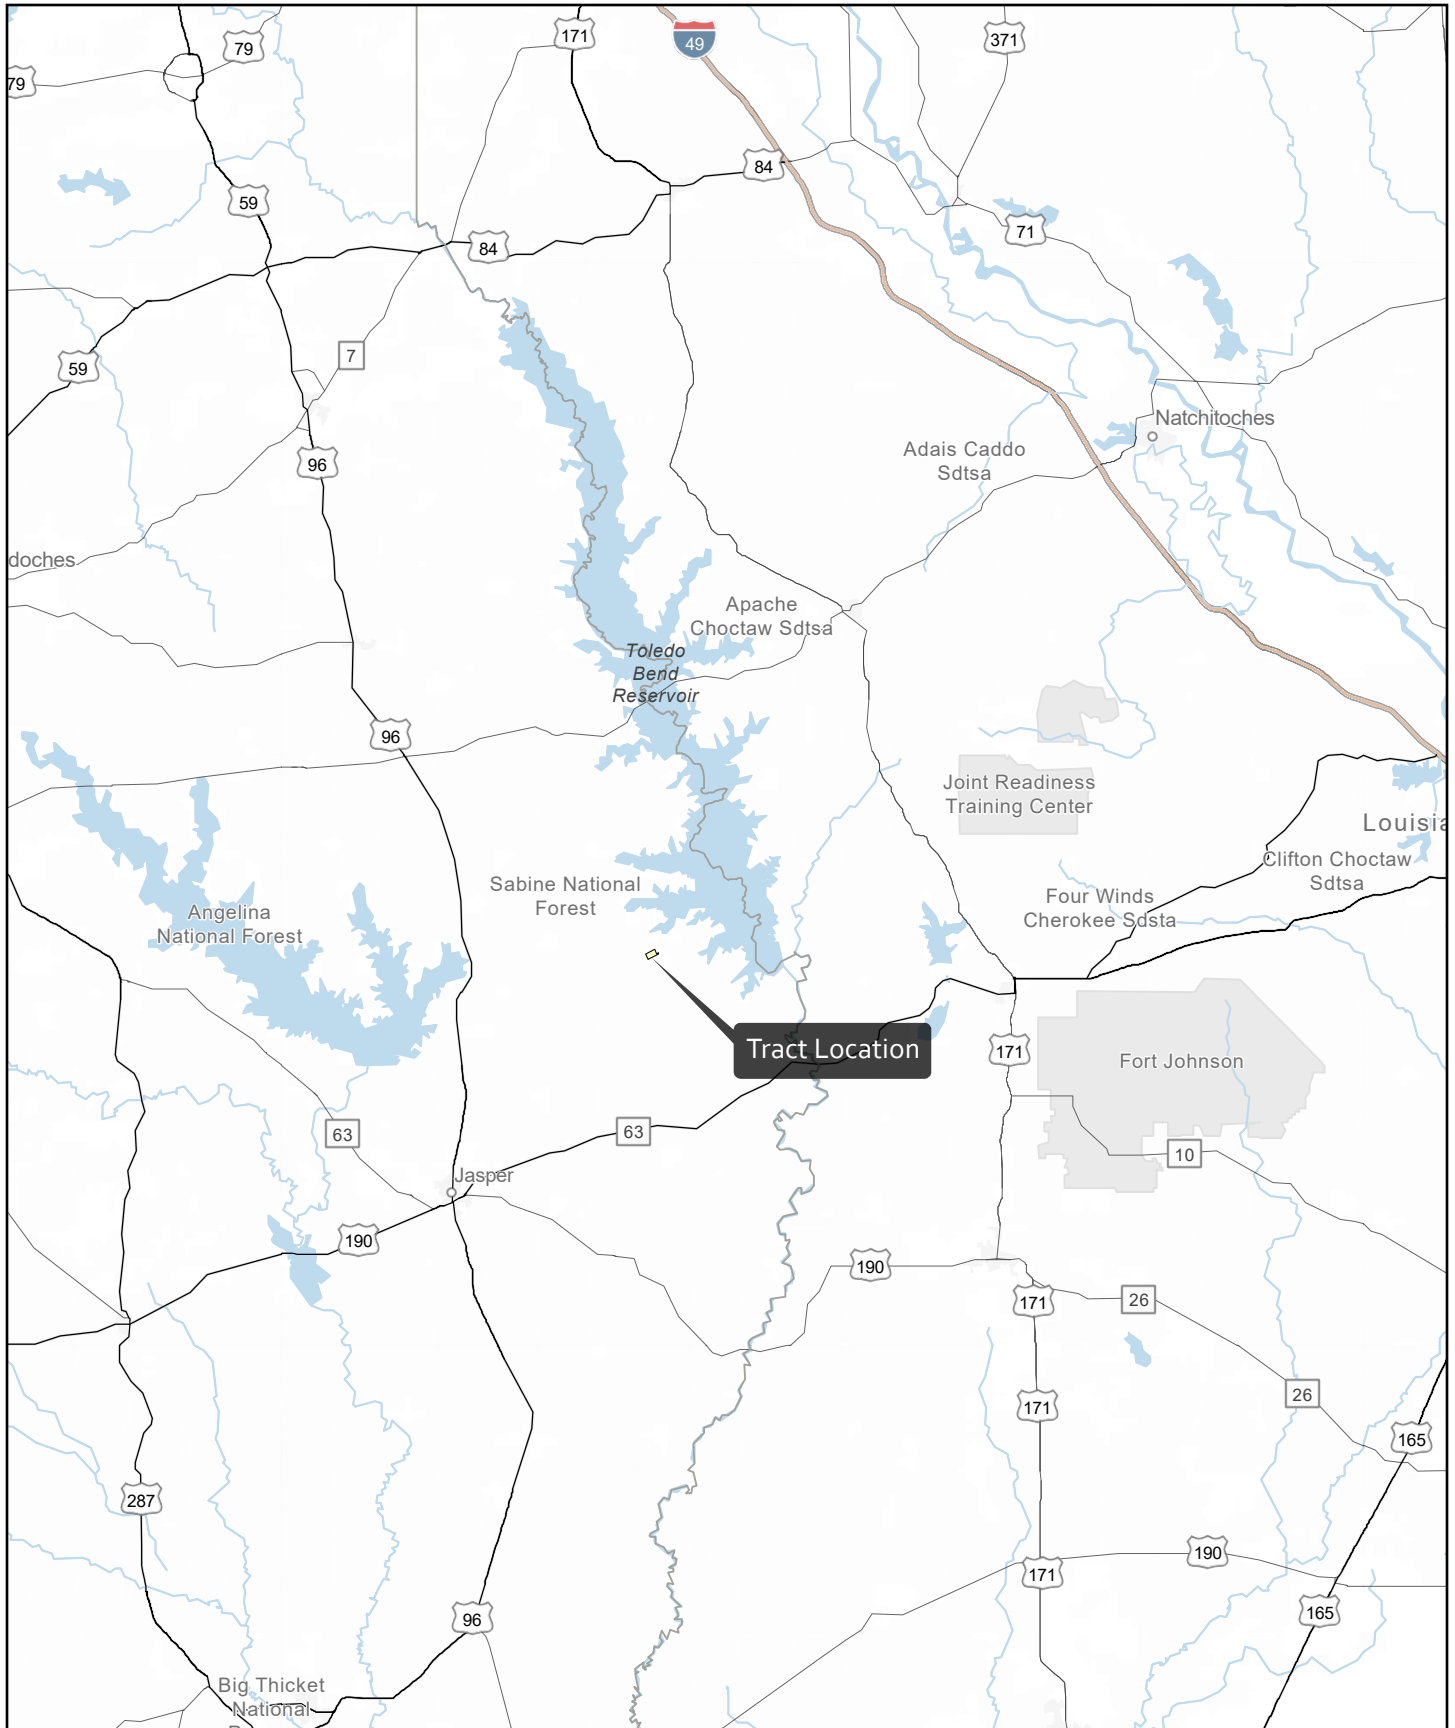

Toledo Bend Retreat

245.0 ± Acres
Sabine County | TX

Data presented is for general reference only and is not guaranteed.