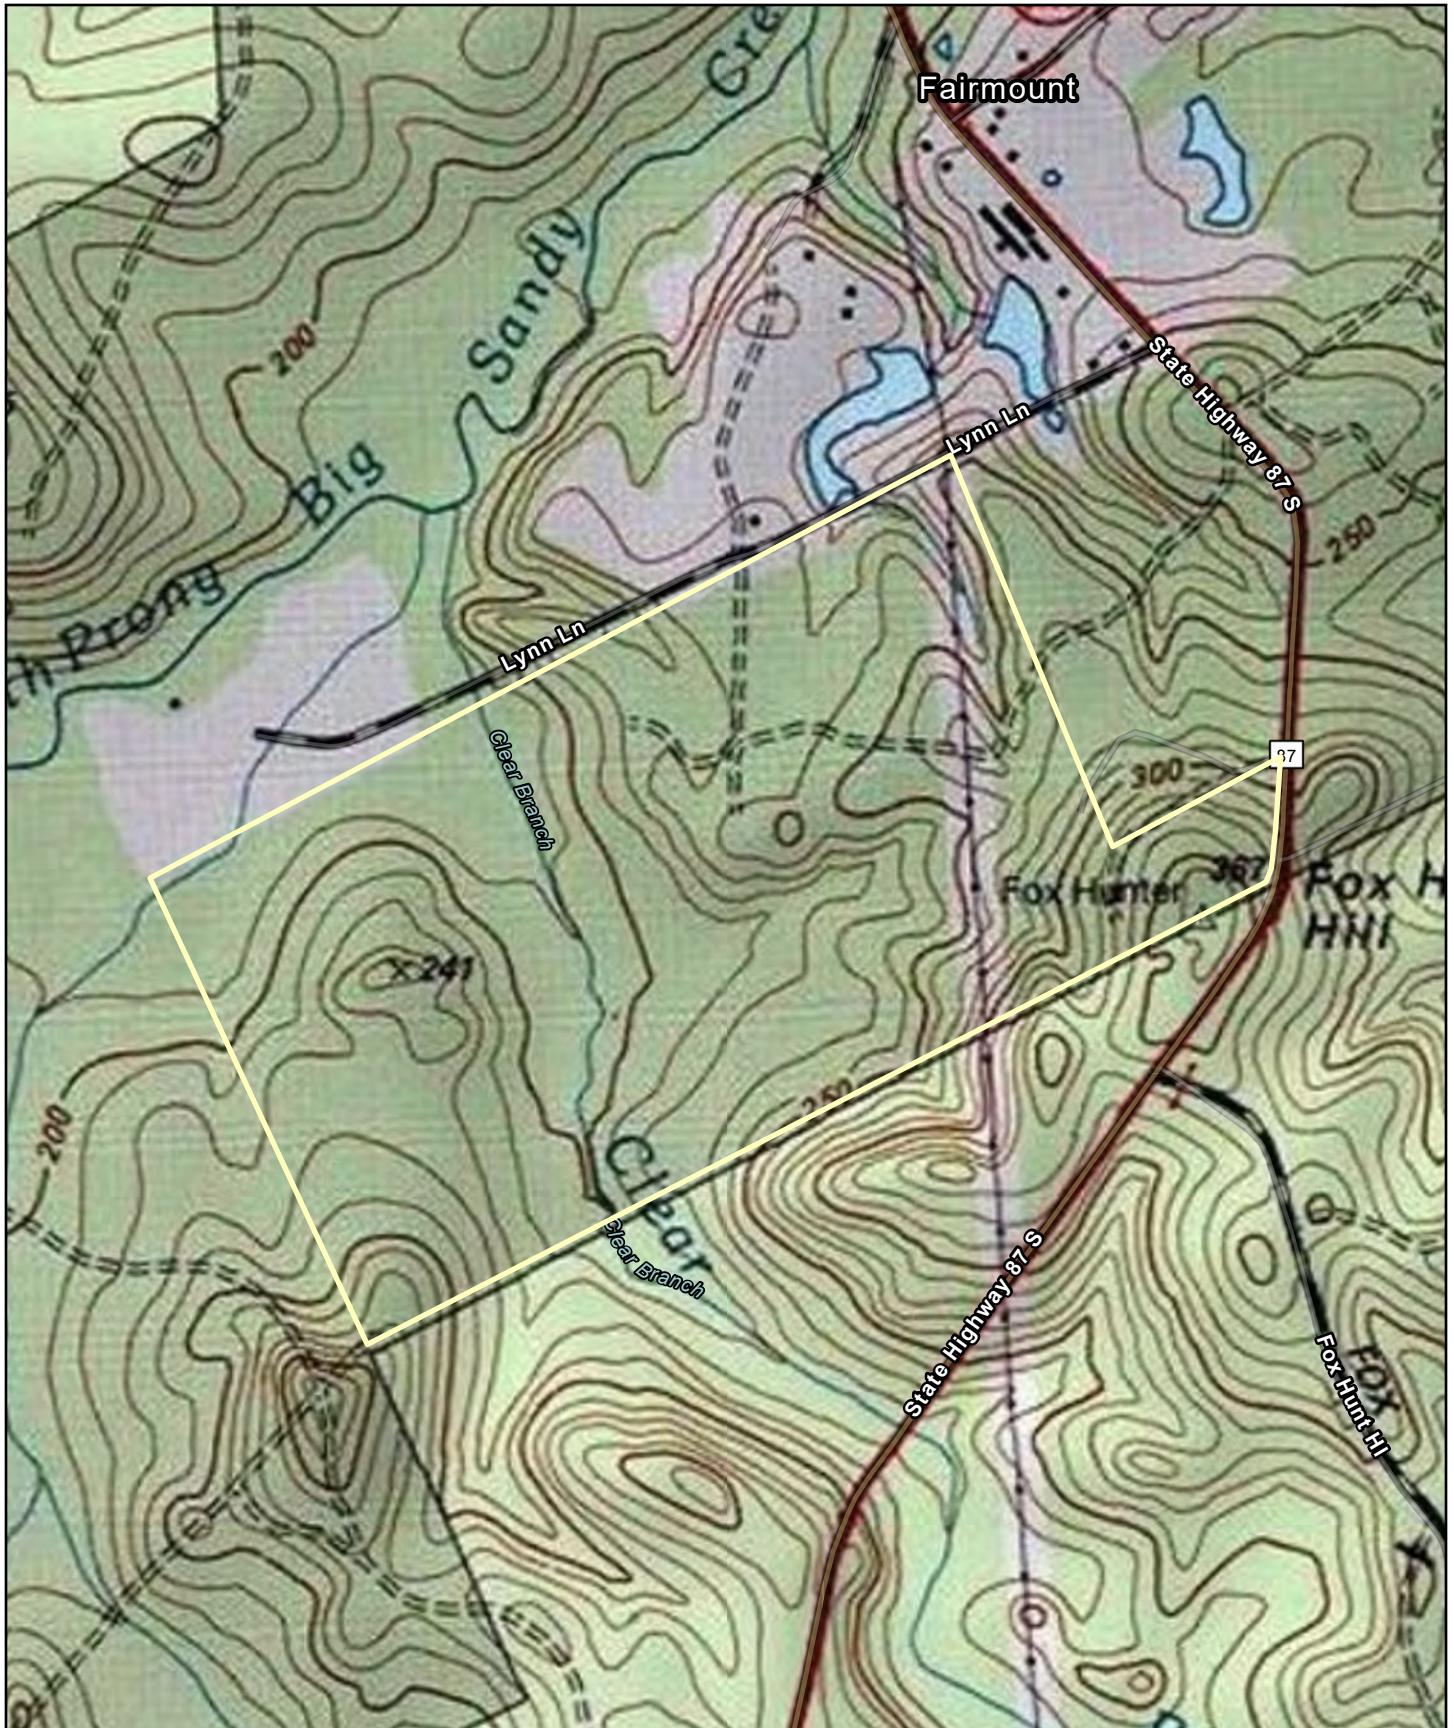

# Toledo Bend Retreat

245.0 ± Acres  
Sabine County | TX

0 0.05 0.1 0.2 0.3 0.4 Miles

Data presented is for general reference only and is not guaranteed.