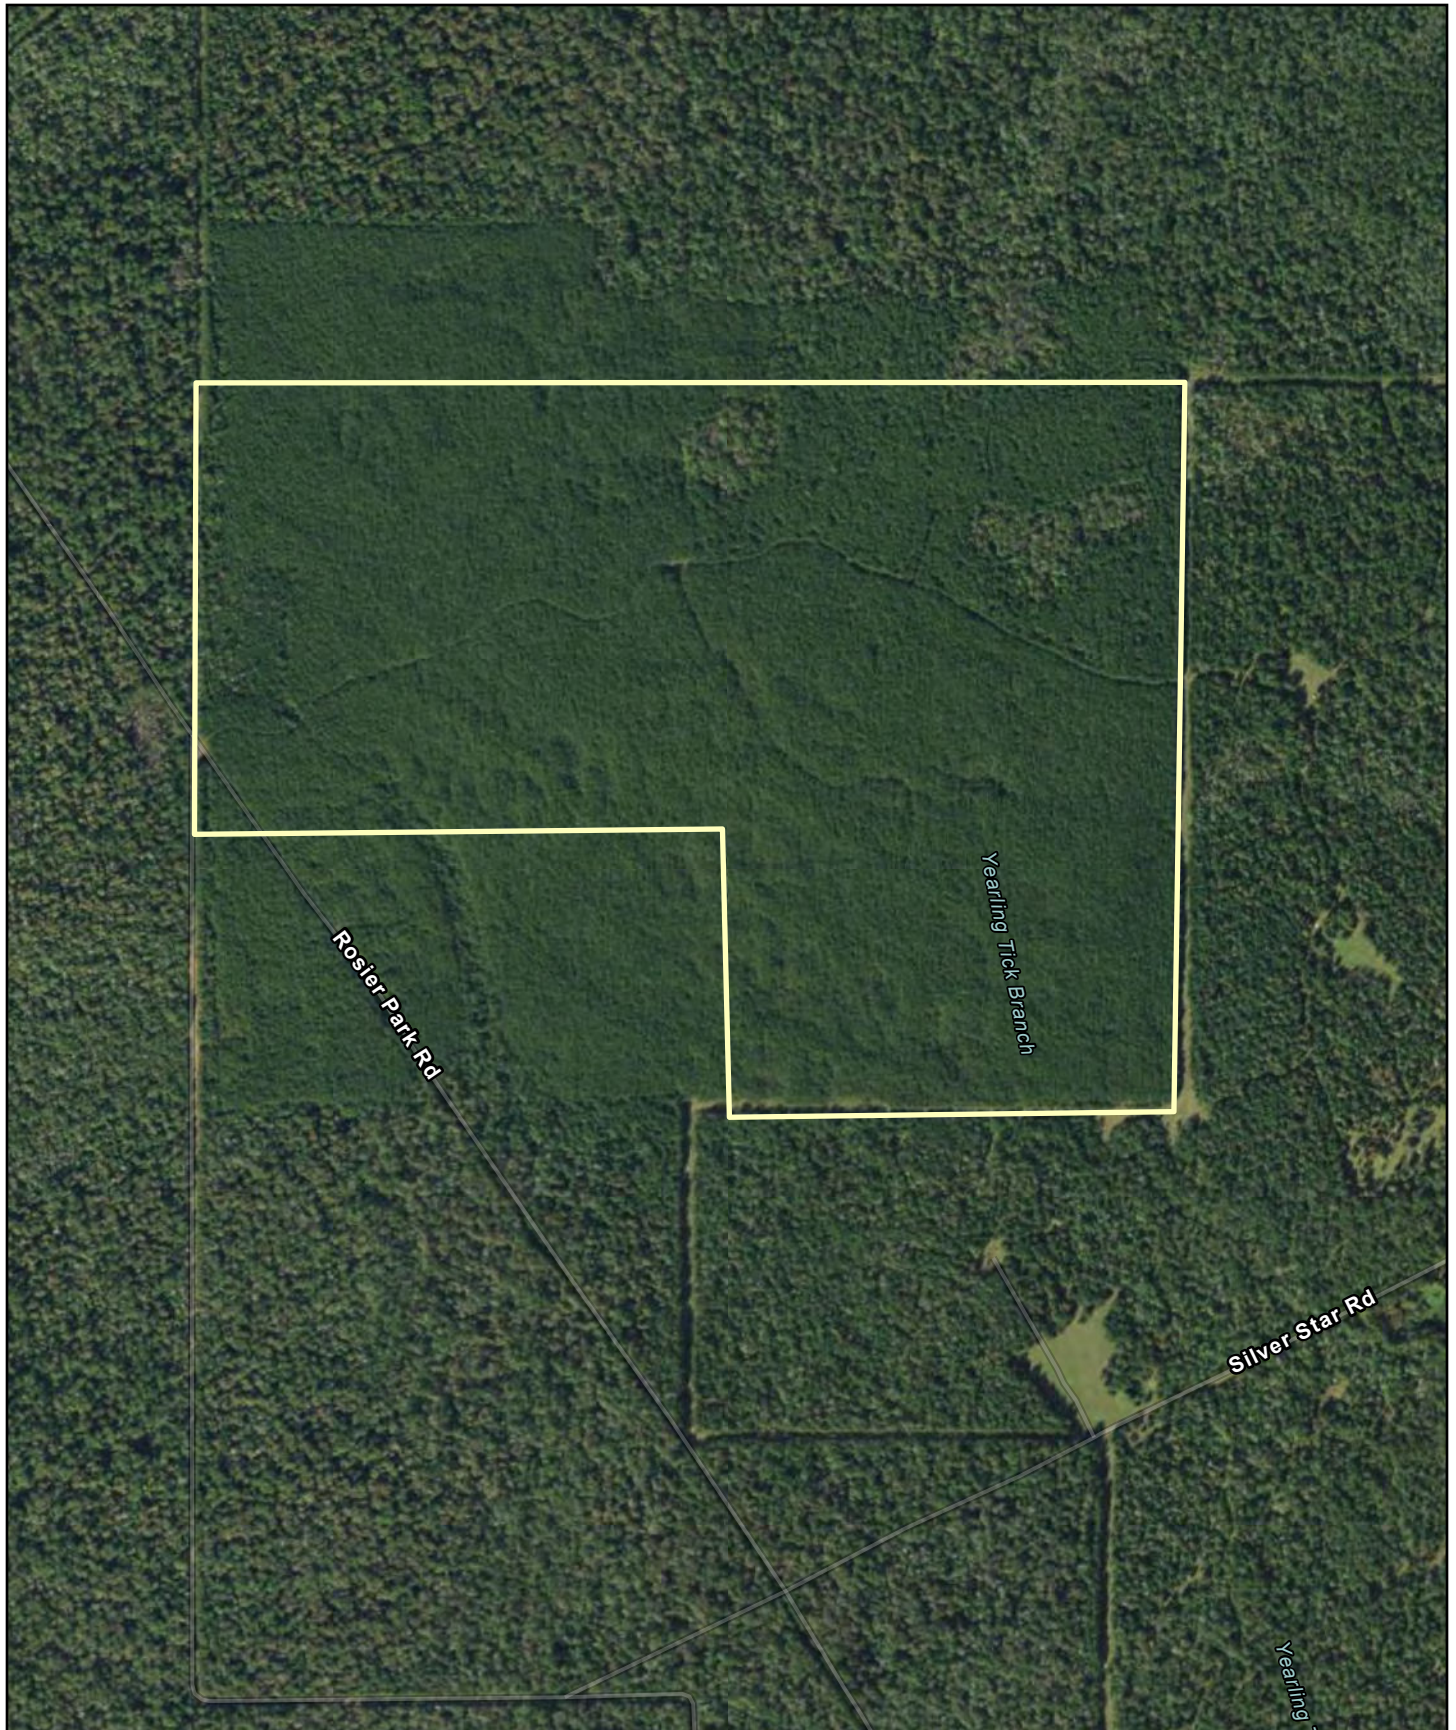

Big Thicket Gateway Tract

205 ± Acres
Hardin County | TX

0 0.05 0.1 0.2 0.3 0.4 Miles

Data presented is for general reference only and is not guaranteed.