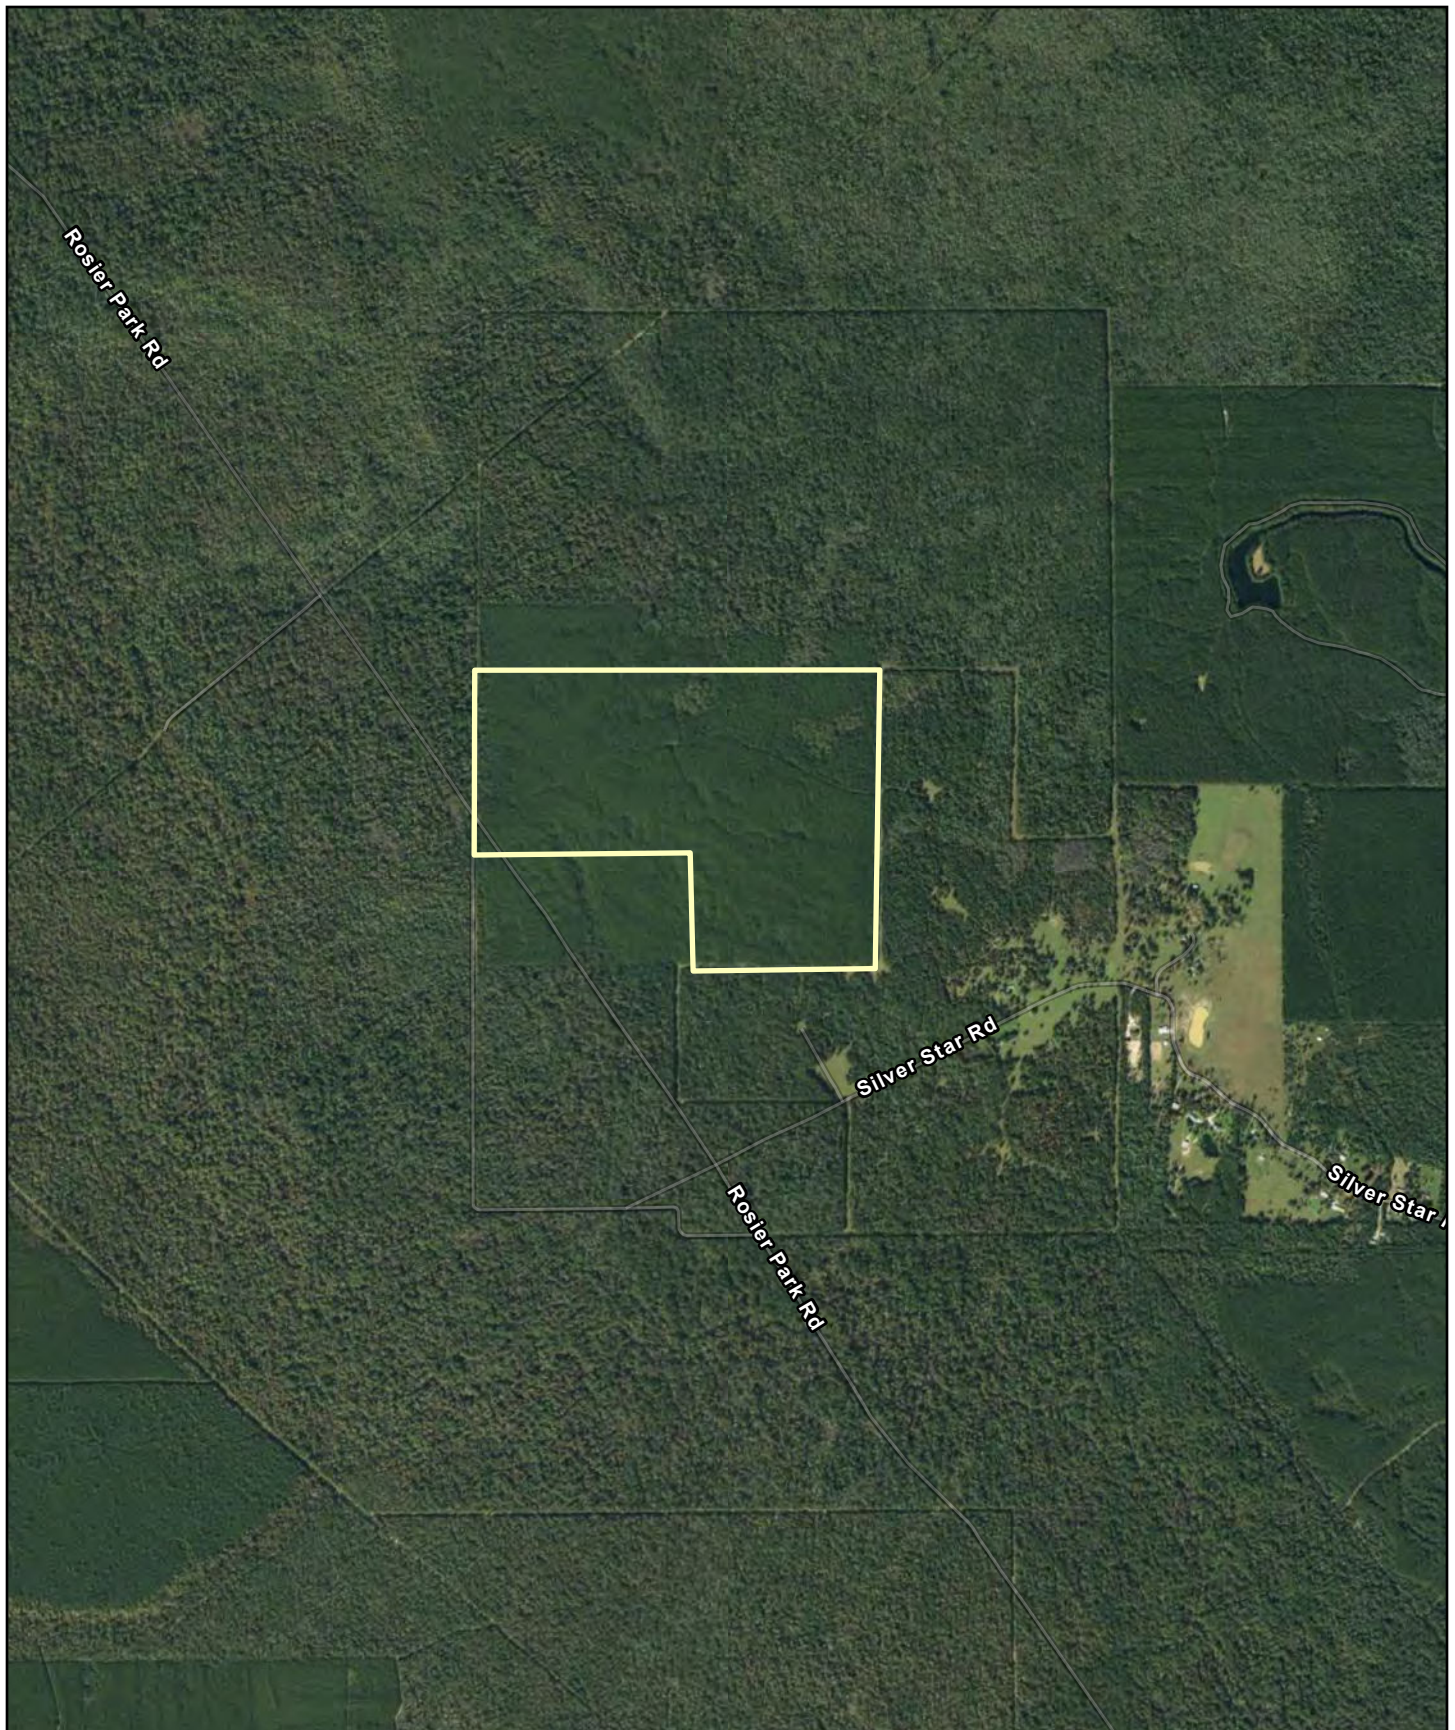

Big Thicket Gateway Tract

205 ± Acres
Hardin County | TX

Data presented is for general reference only and is not guaranteed.