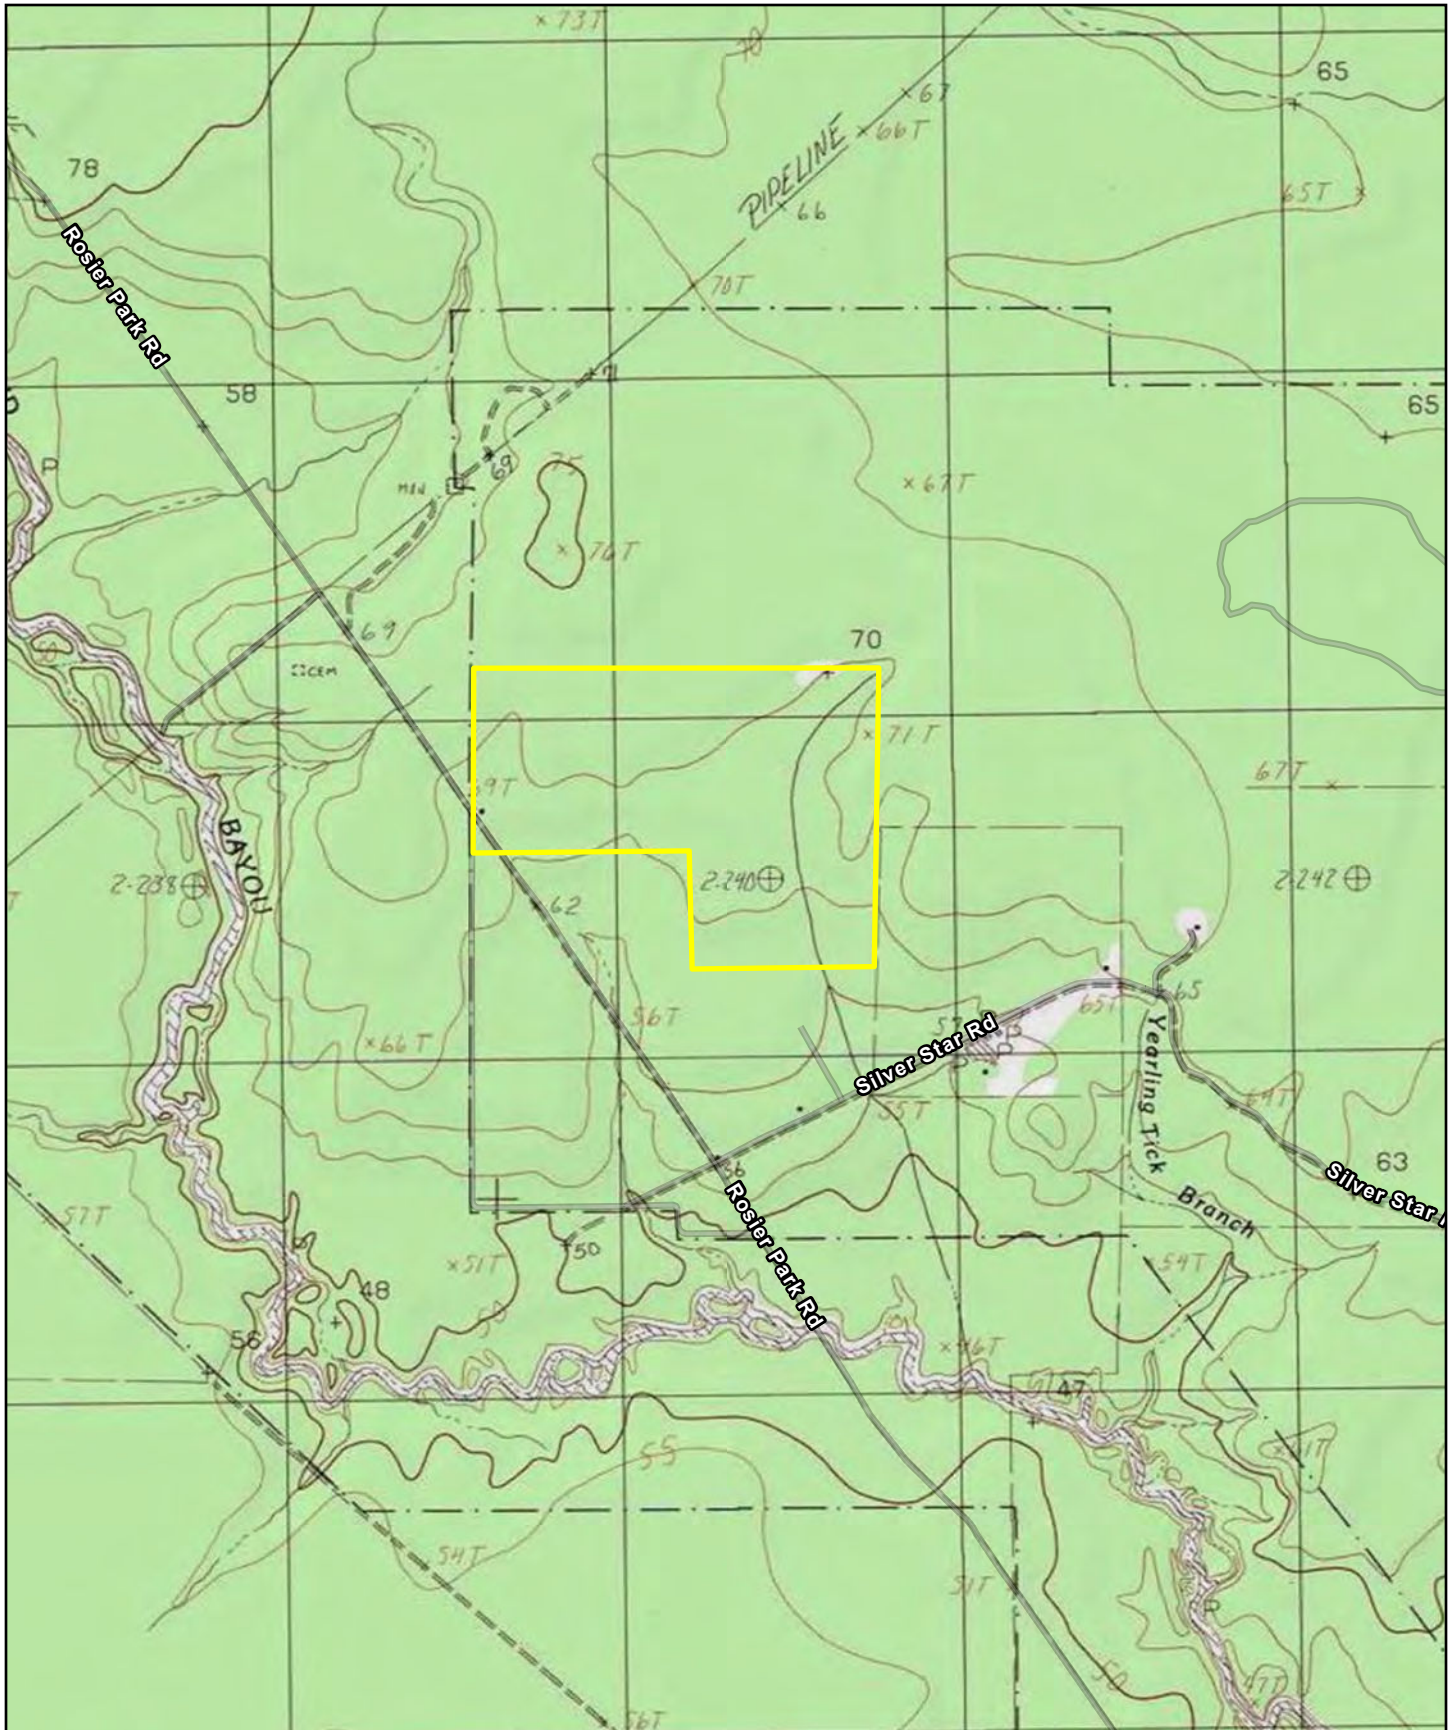

Big Thicket Gateway Tract

205 ± Acres
Hardin County | TX

Data presented is for general reference only and is not guaranteed.