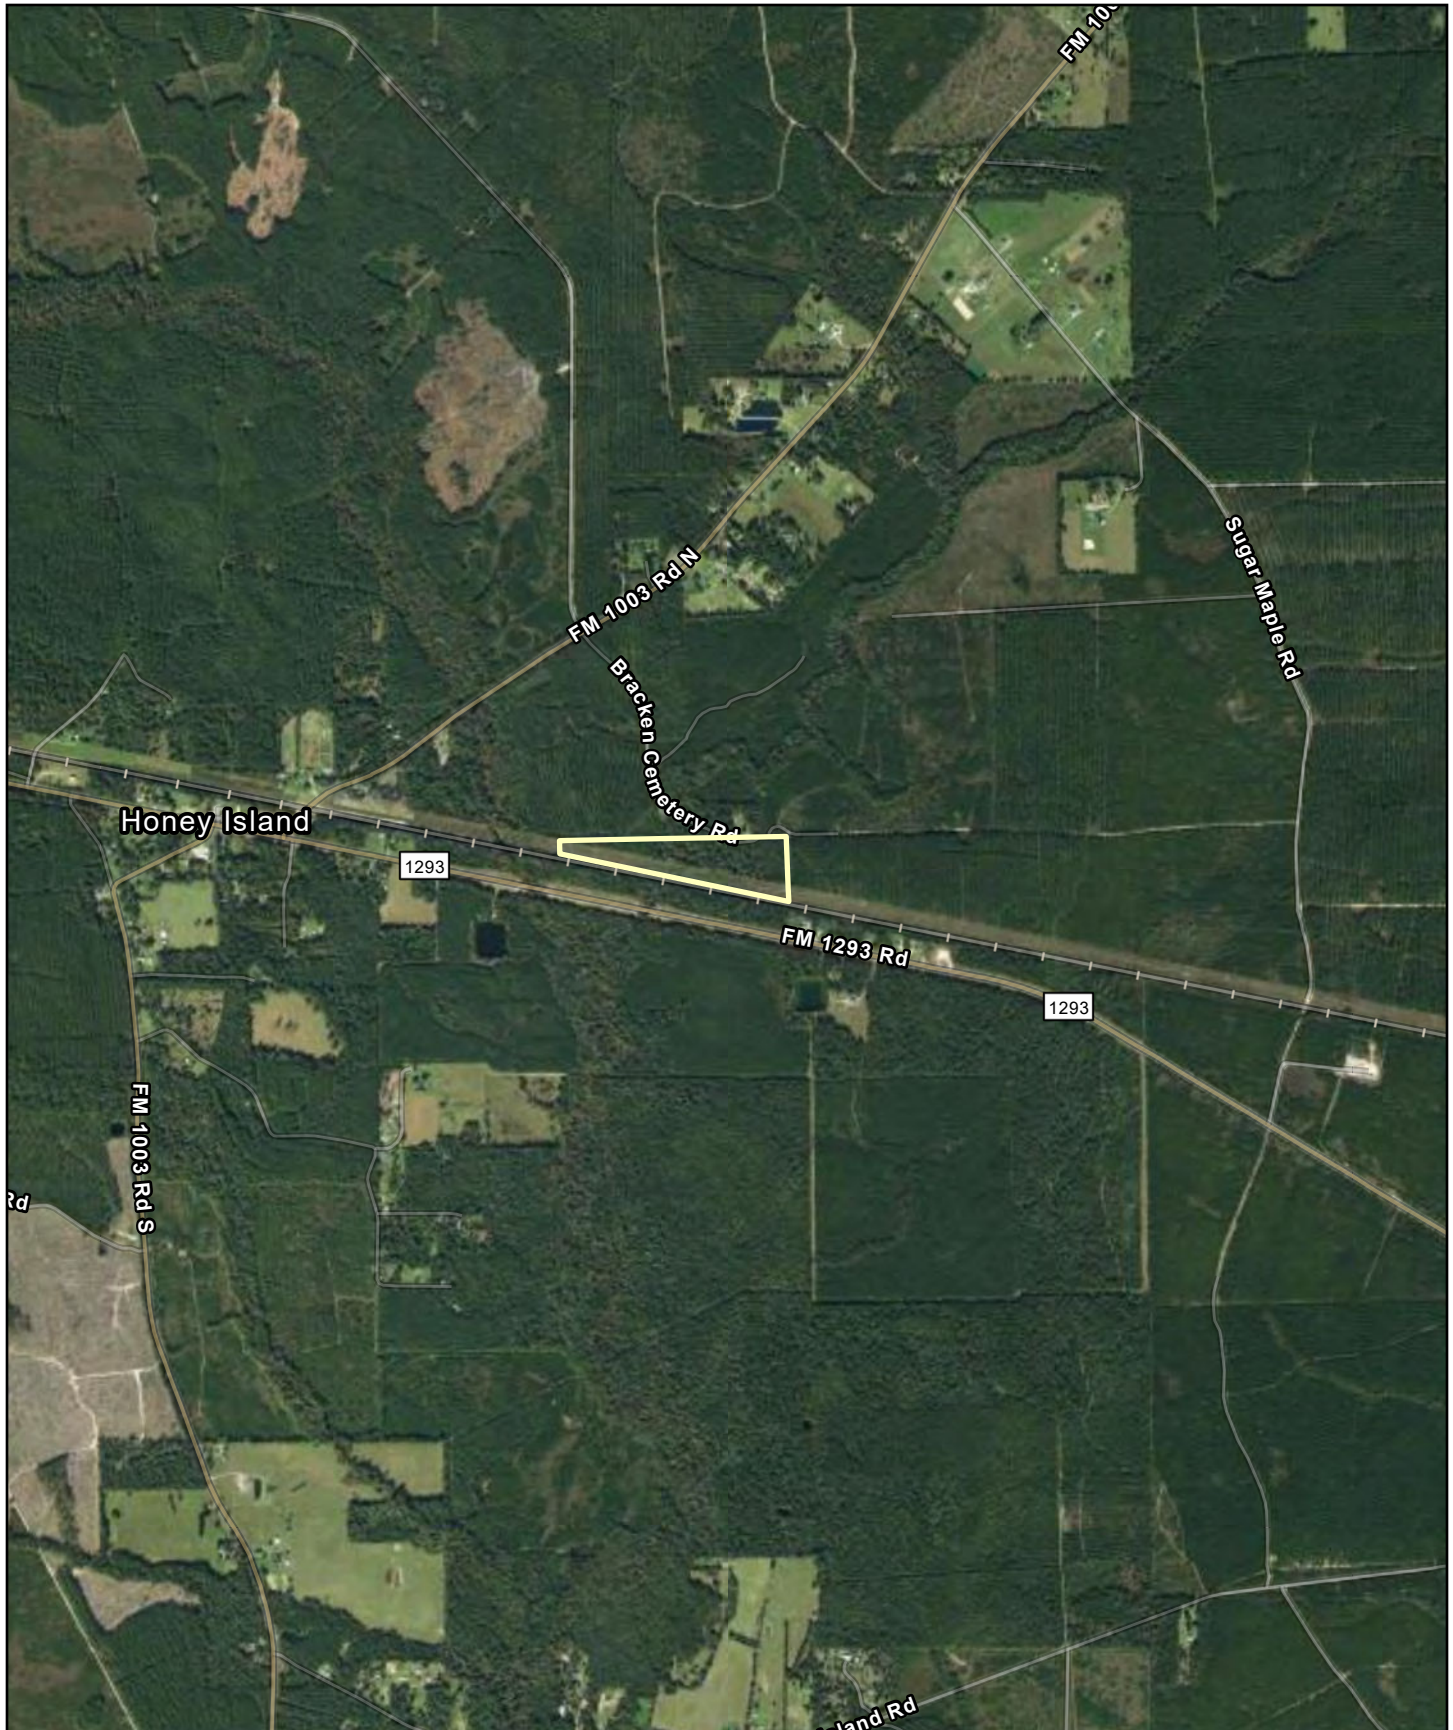

Honey Island Forest Tract

20.33 ± Acres
Hardin County | TX

Data presented is for general reference only and is not guaranteed.