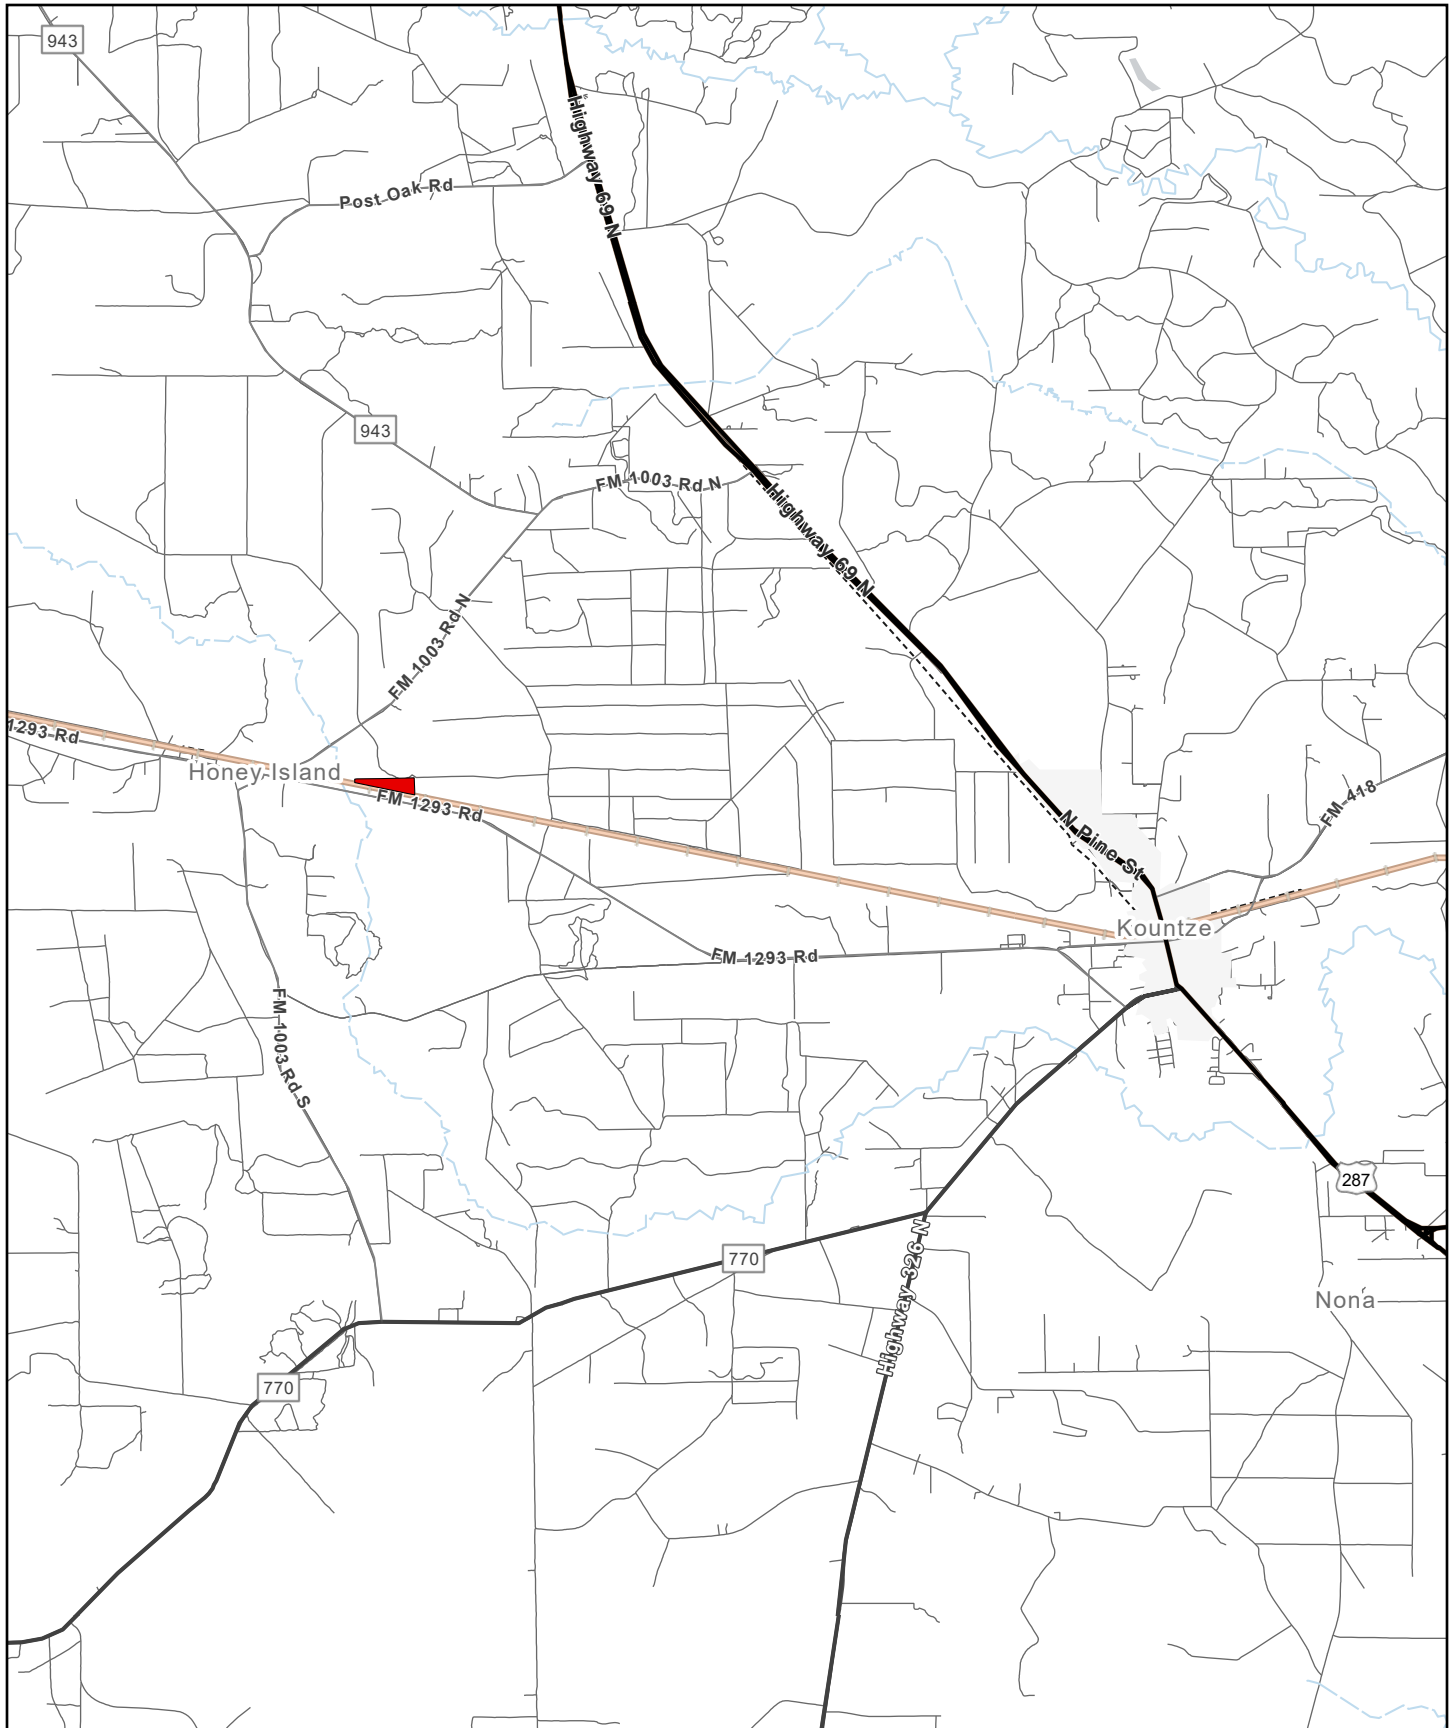

Honey Island Forest Tract

20.33 ± Acres
Hardin County | TX

Data presented is for general reference only and is not guaranteed.