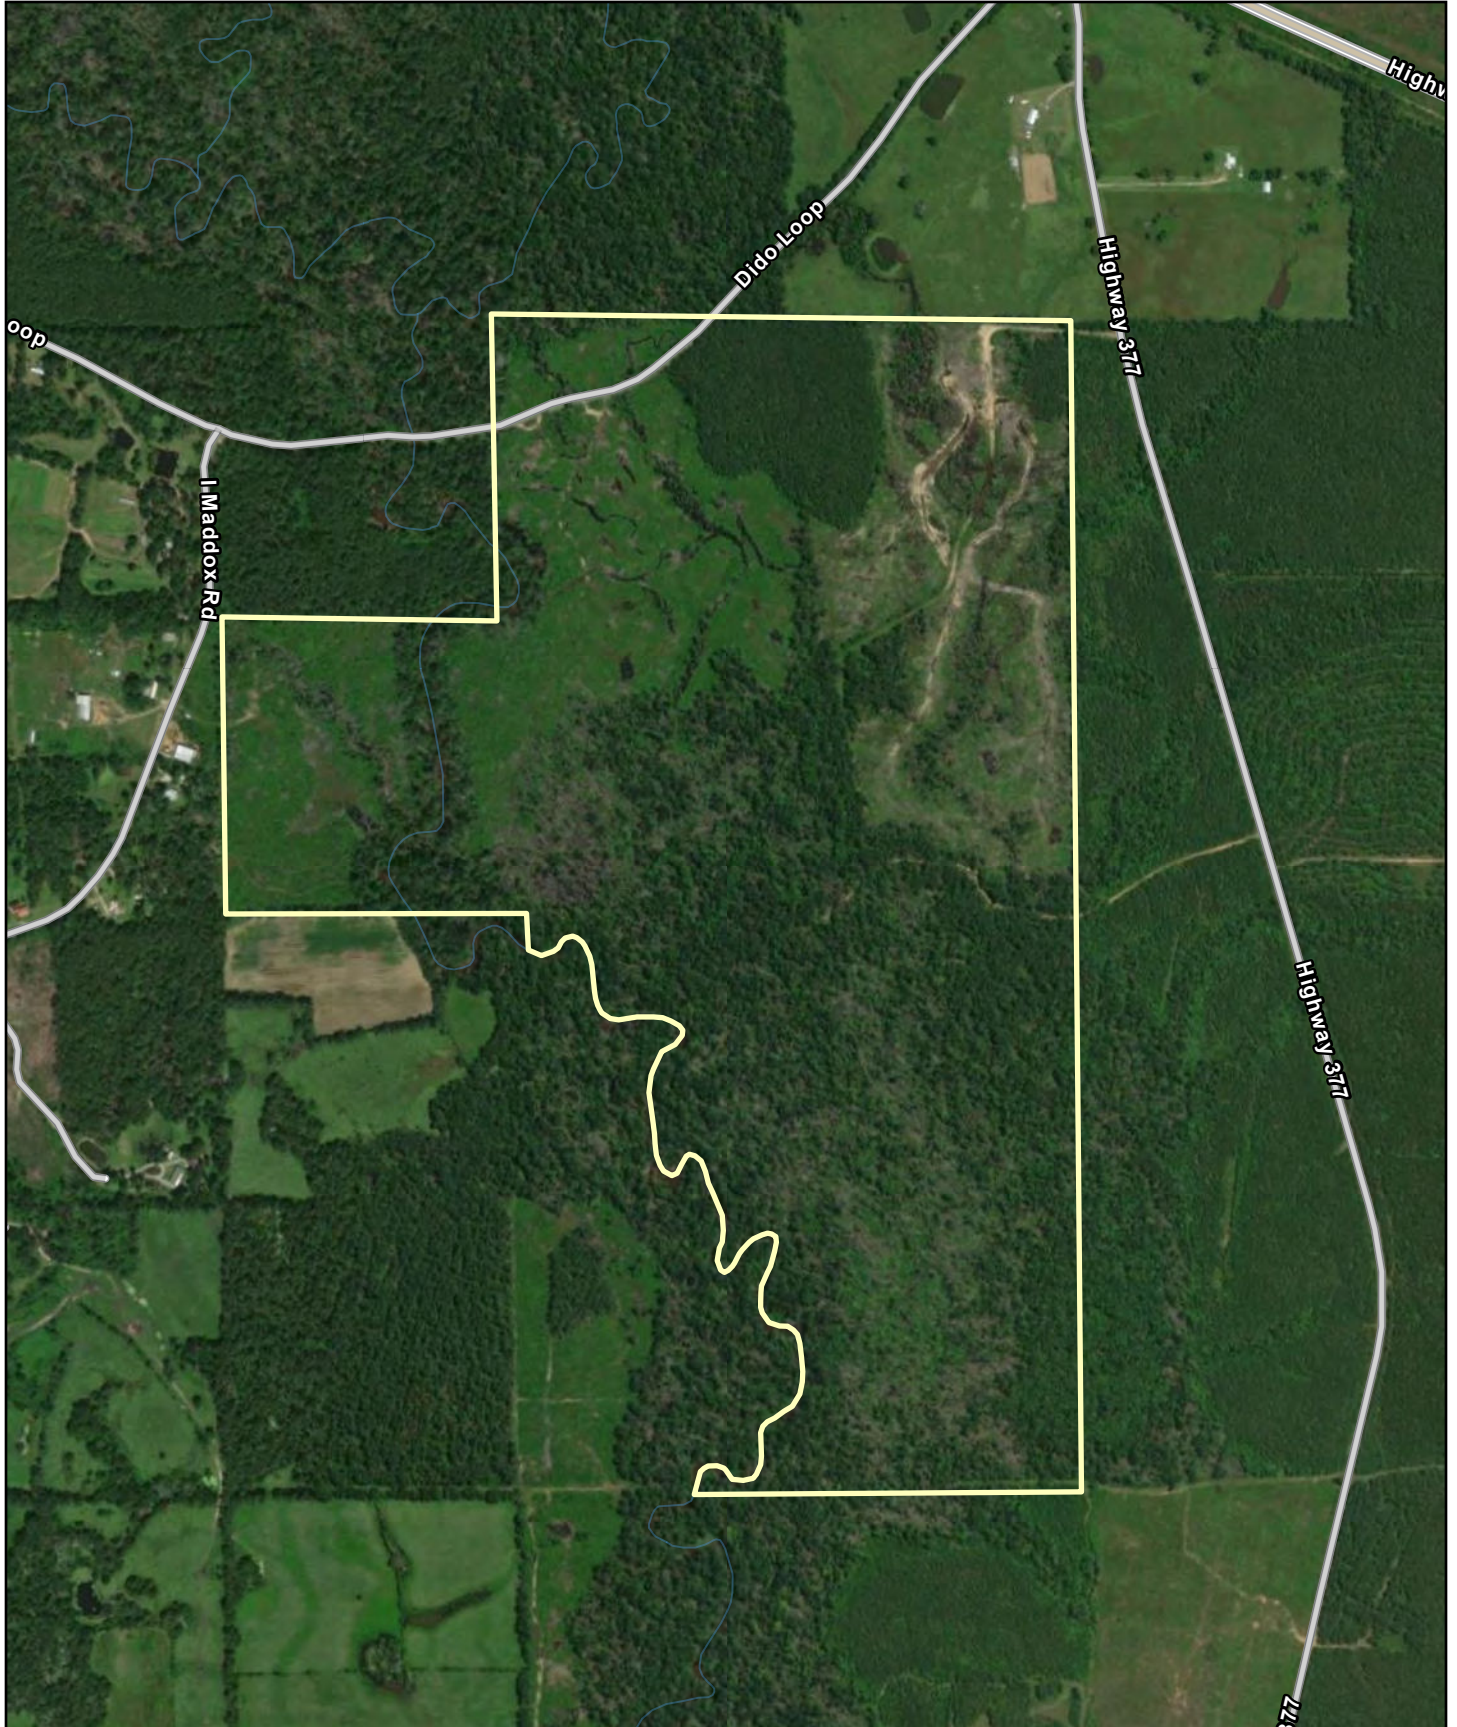

# Dido Loop

323 ± Acres  
Vernon Parish | LA

Data presented is for general reference only and is not guaranteed.