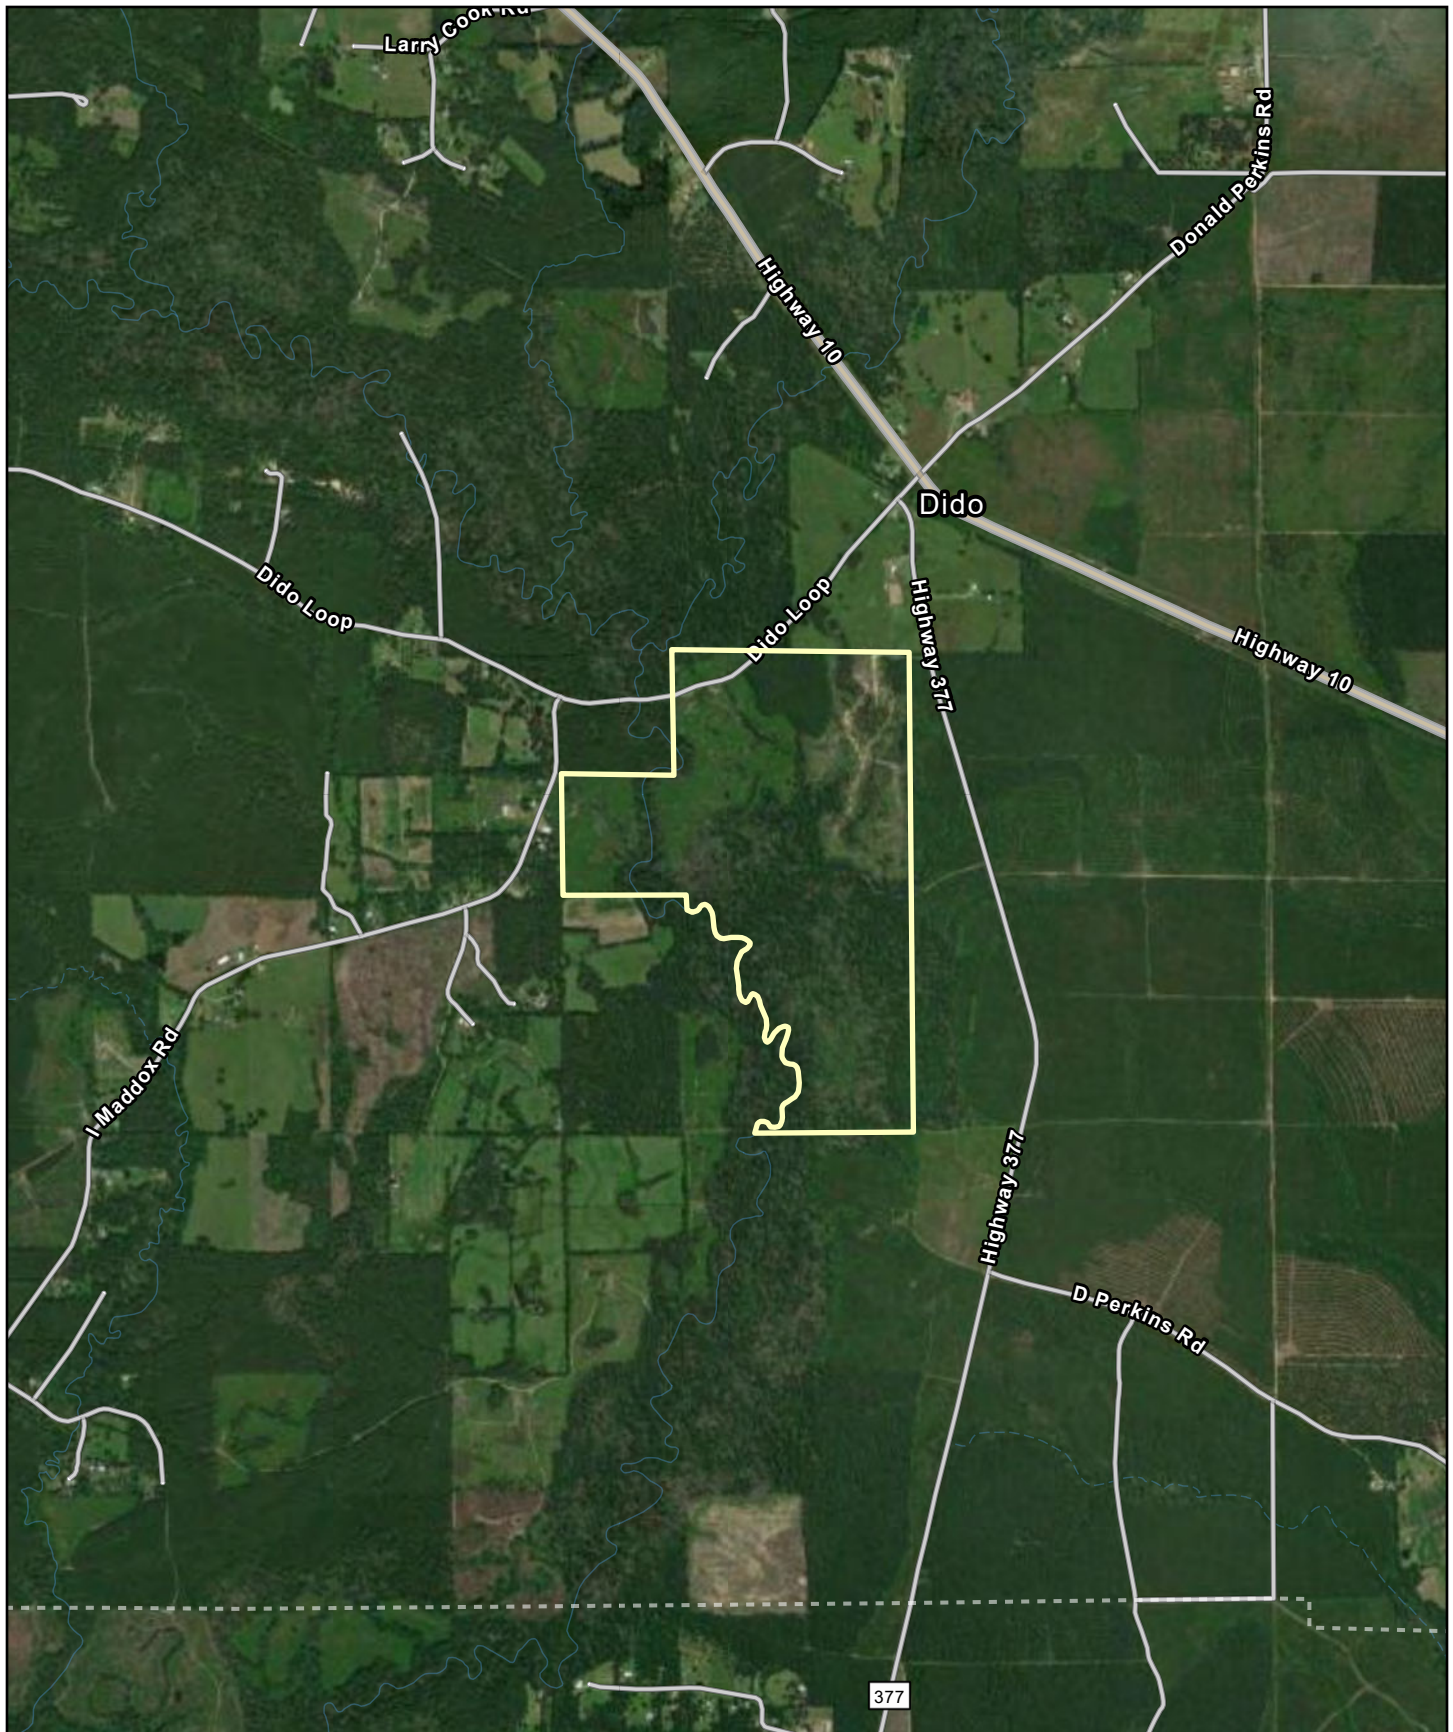

Dido Loop

323 ± Acres
Vernon Parish | LA

Data presented is for general reference only and is not guaranteed.