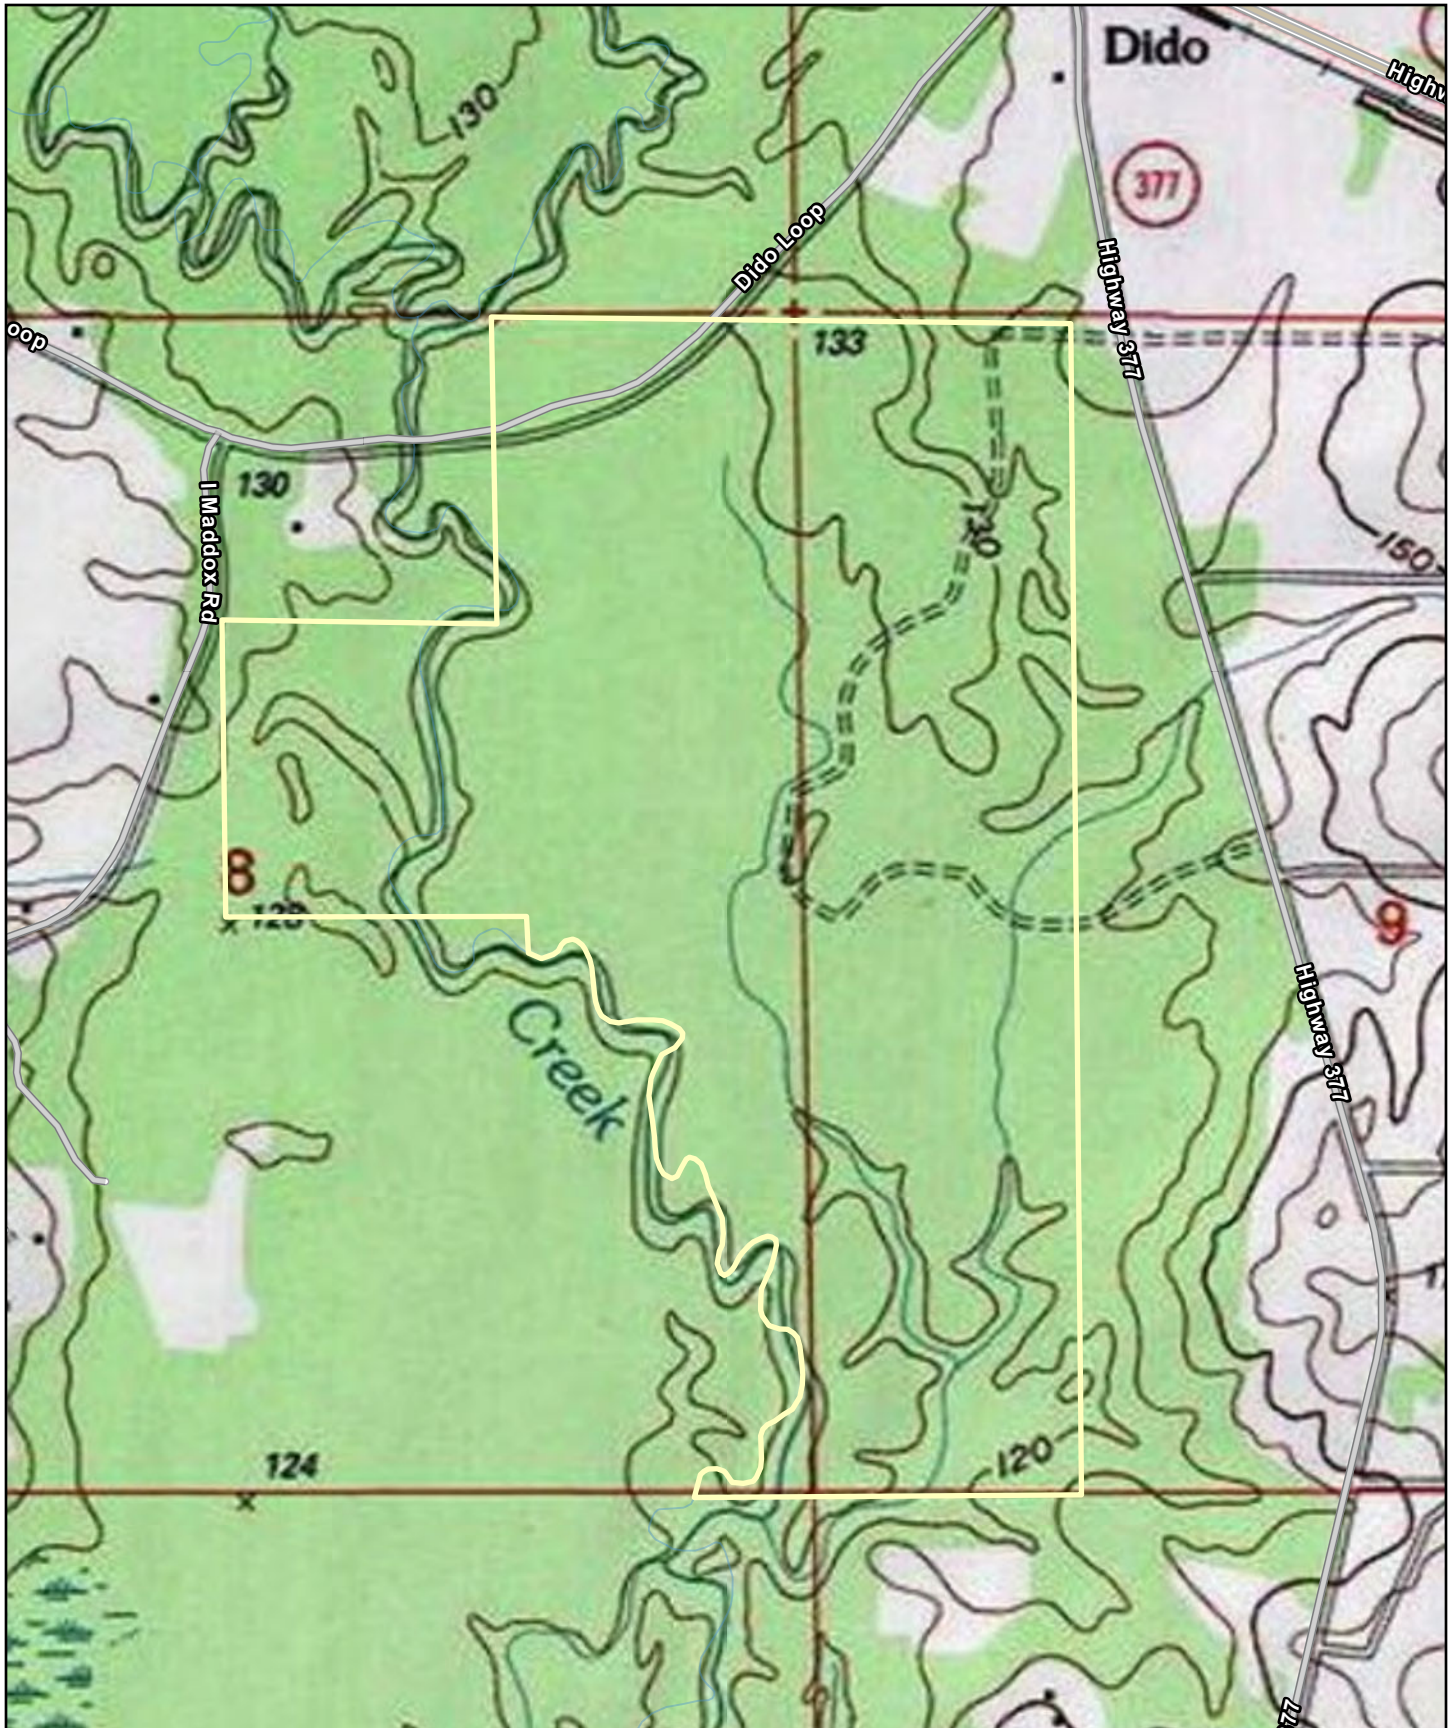

Dido Loop

323 ± Acres
Vernon Parish | LA

Data presented is for general reference only and is not guaranteed.