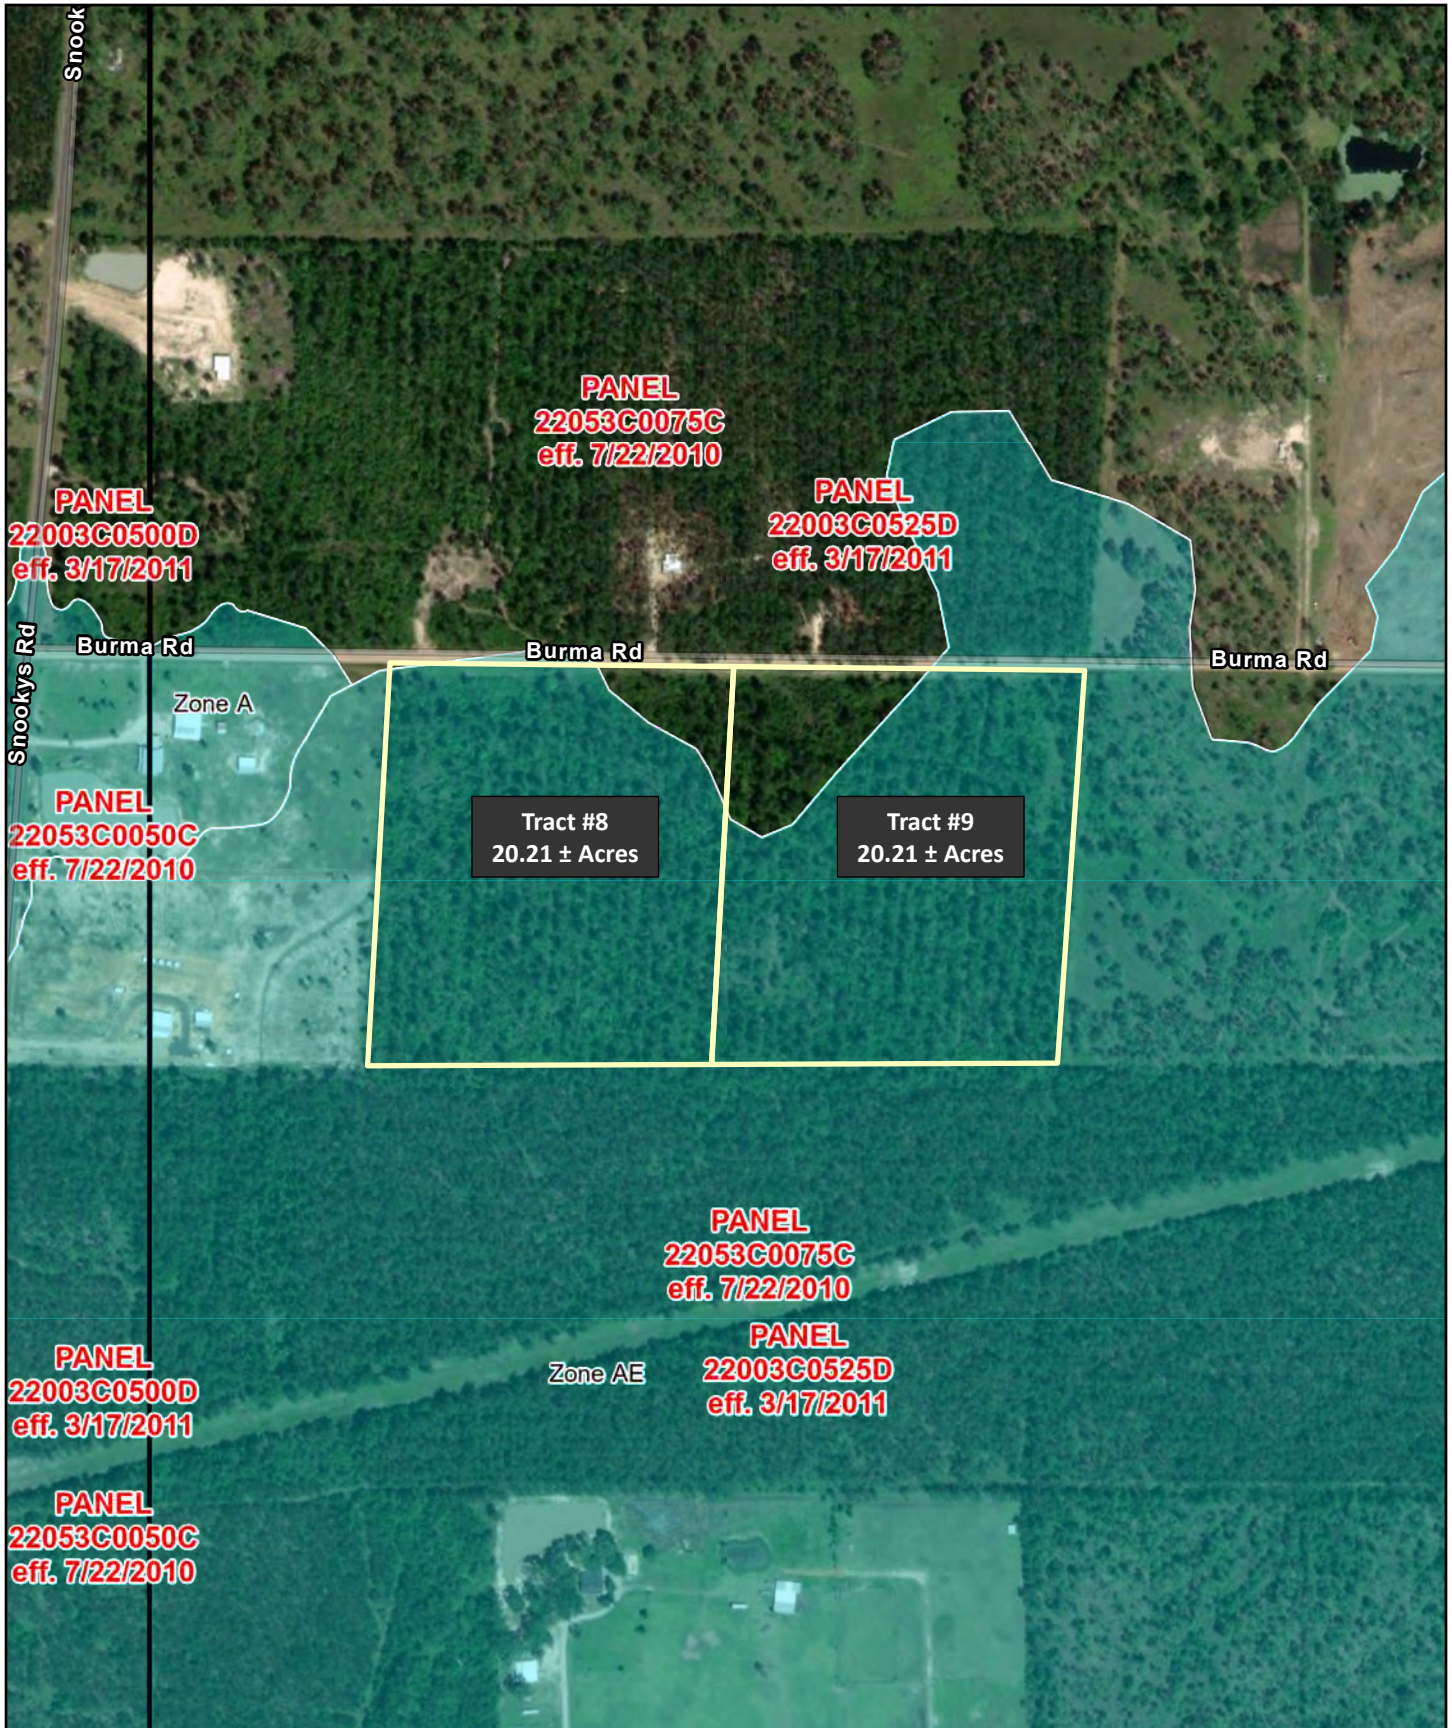

Hidden Forest - Tract 8 & 9

40.42 ± Acres
Allen Parish | LA

Data presented is for general reference only and is not guaranteed.