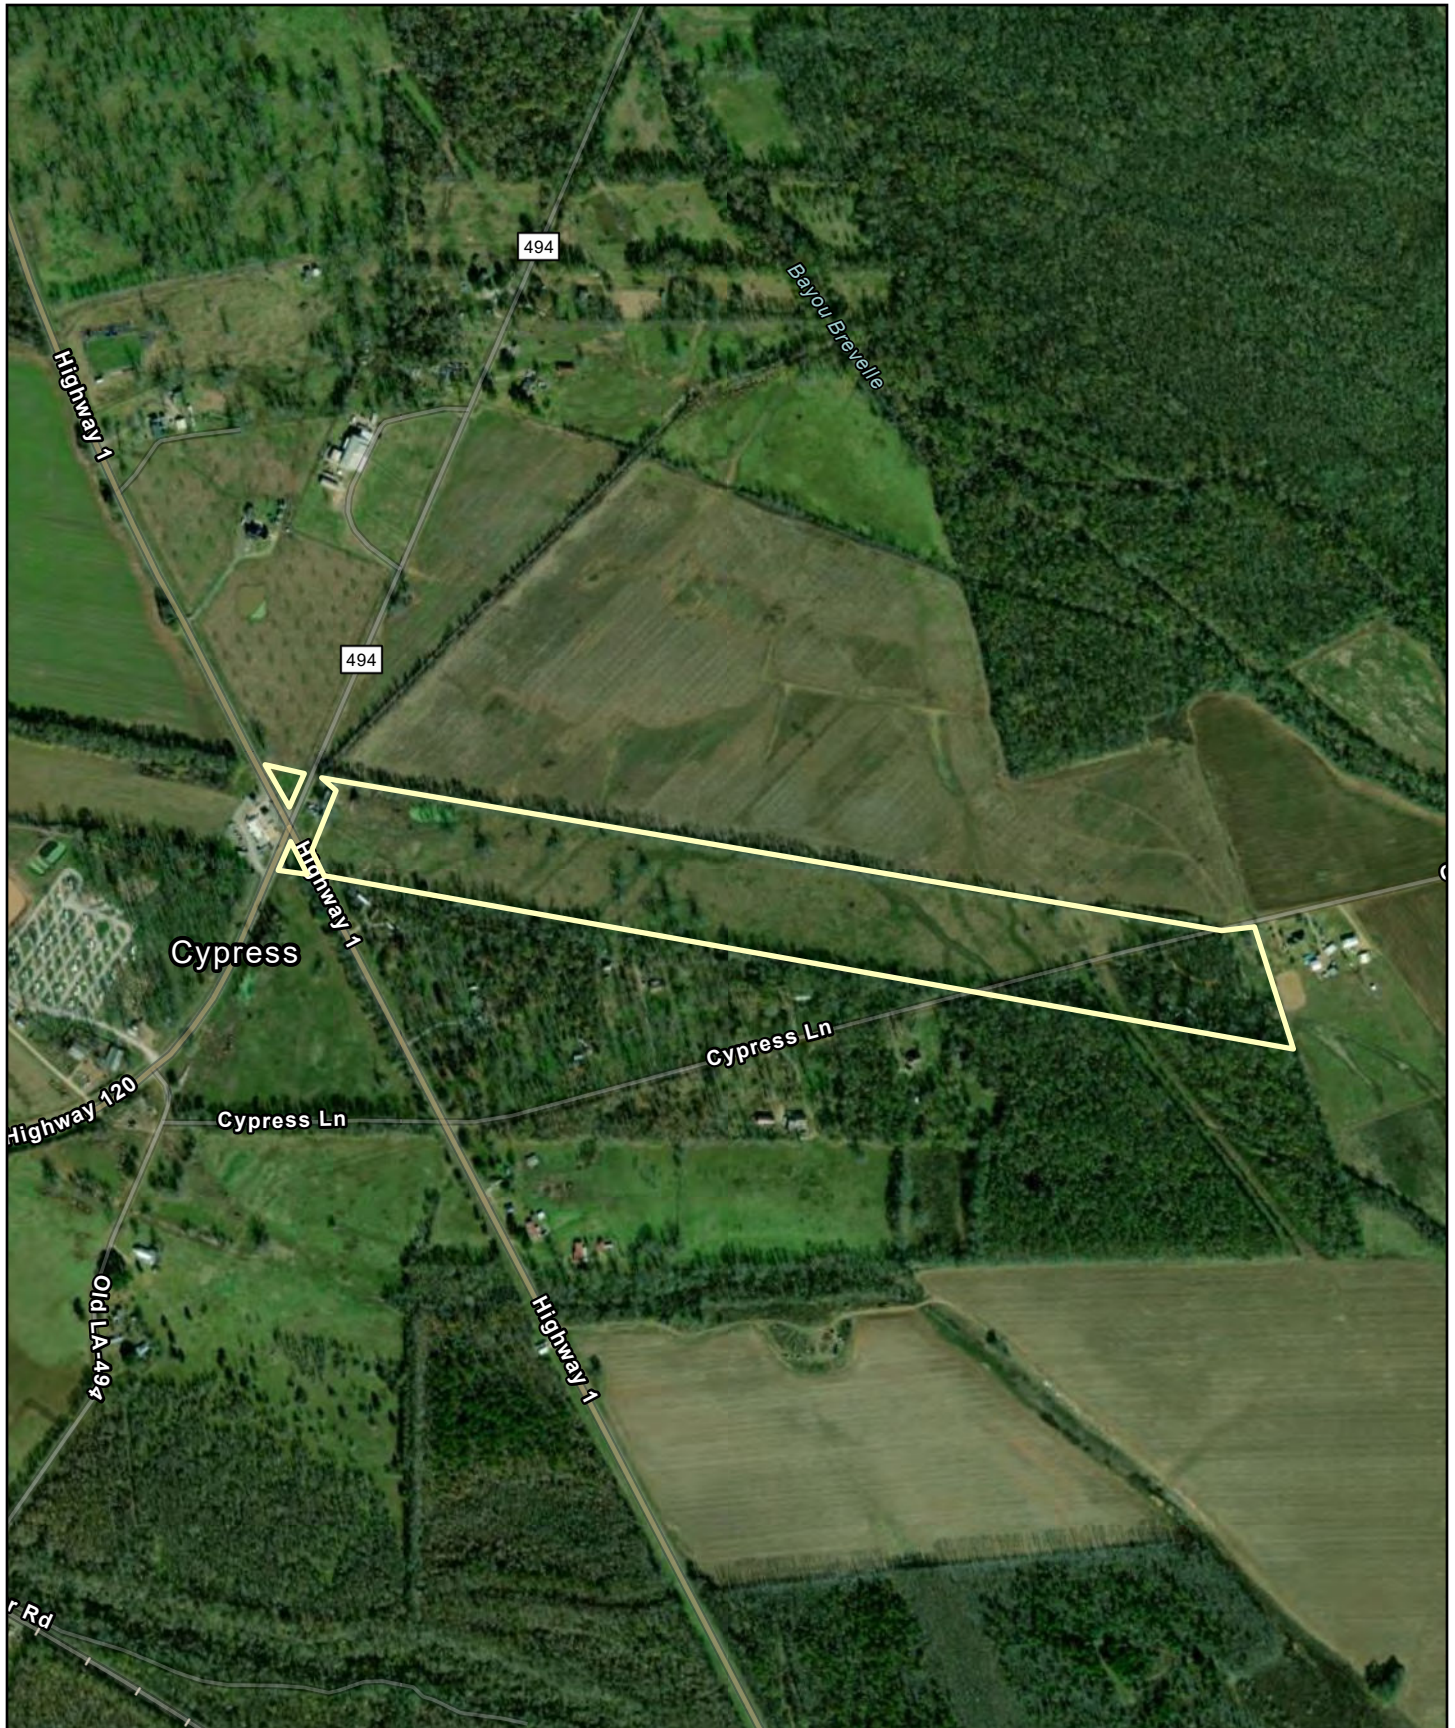

Hwy 1 - Cypress

46.3 ± Acres
Natchitoches Parish | LA

Data presented is for general reference only and is not guaranteed.