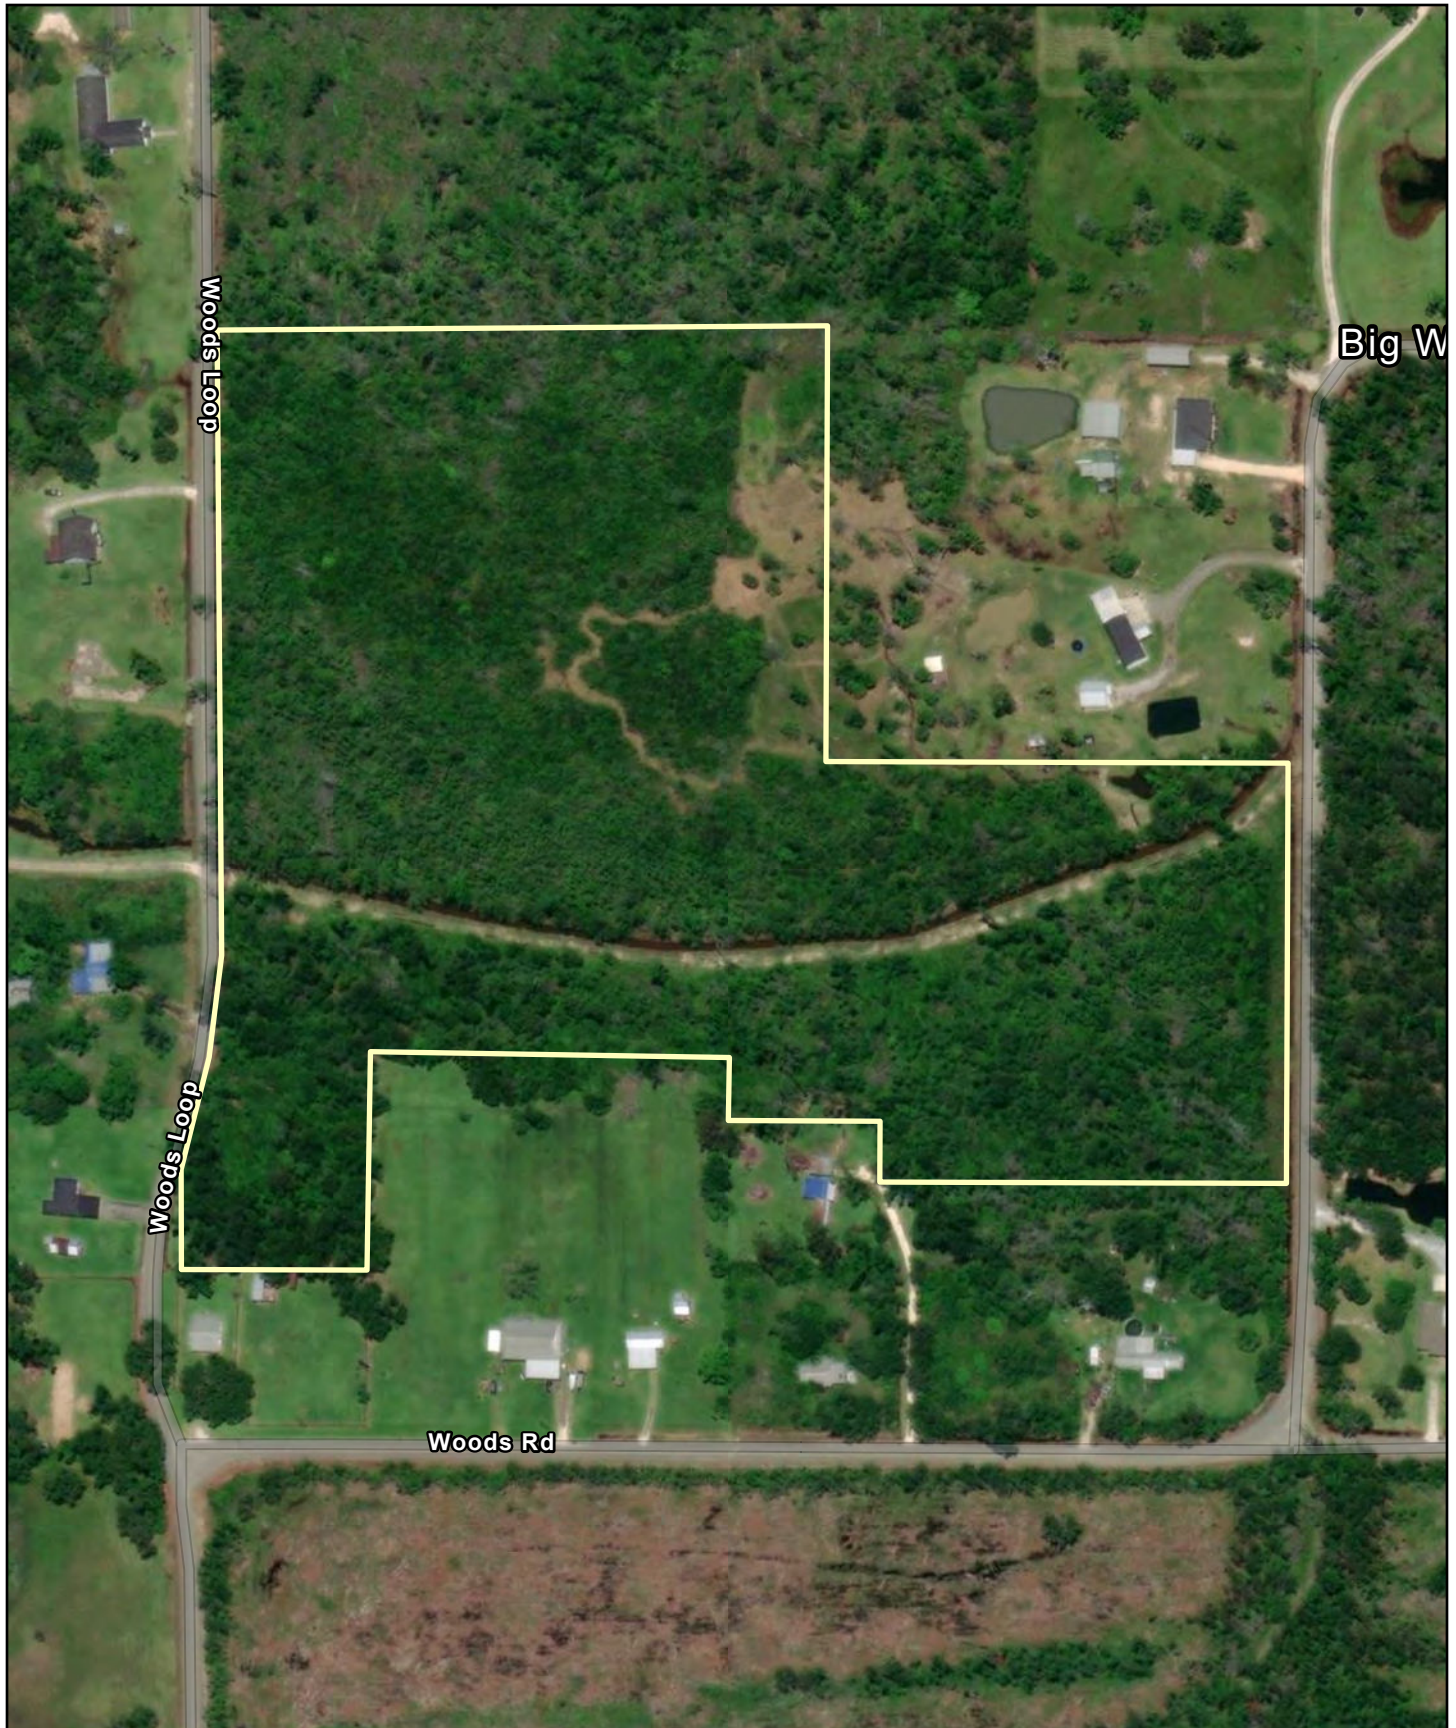

Woods Loop

22.0 ± Acres
Calcasieu Parish | LA

Data presented is for general reference only and is not guaranteed.