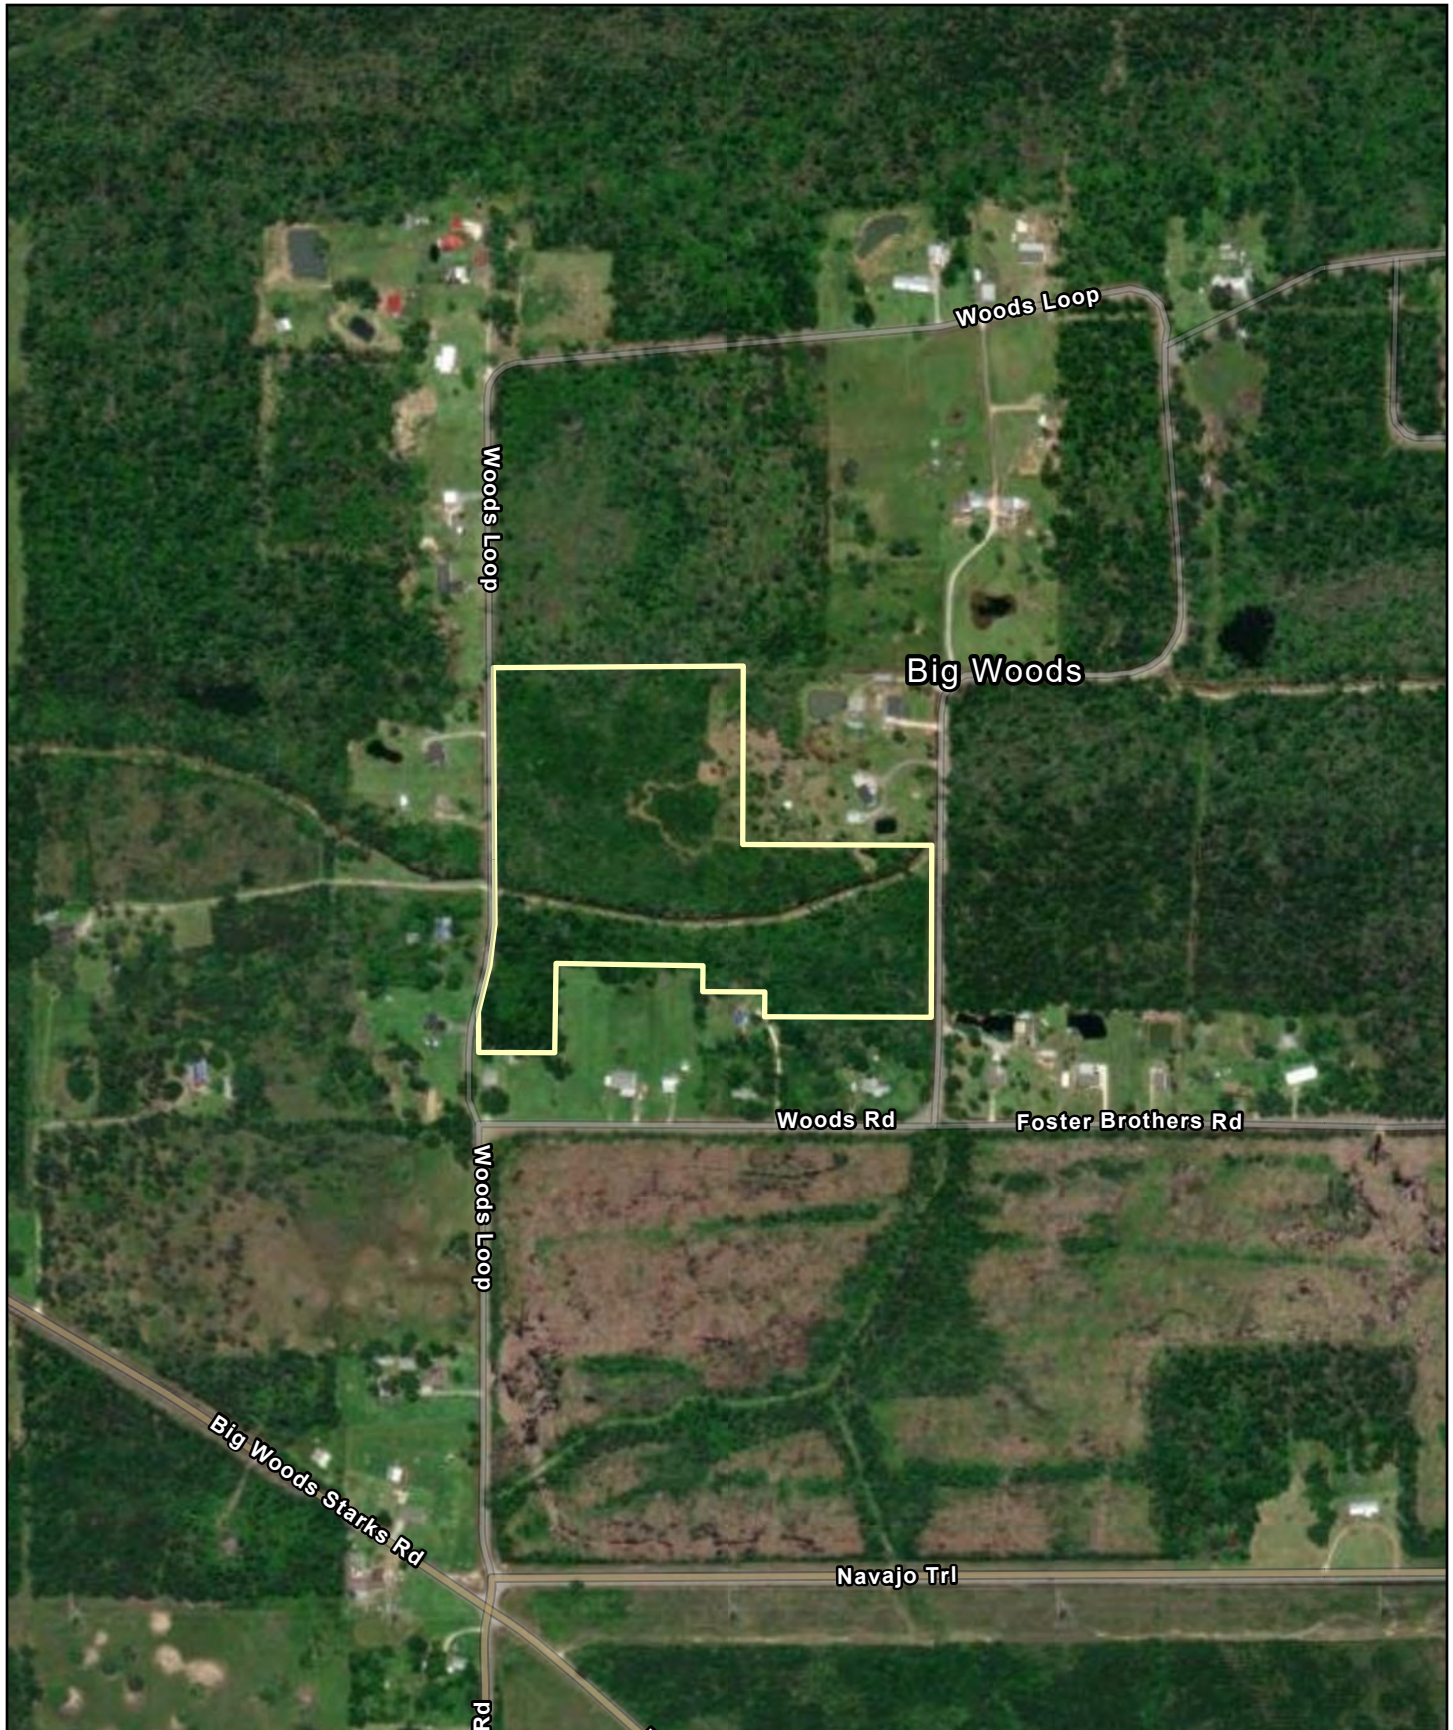

Woods Loop

22.0 ± Acres
Calcasieu Parish | LA

Data presented is for general reference only and is not guaranteed.