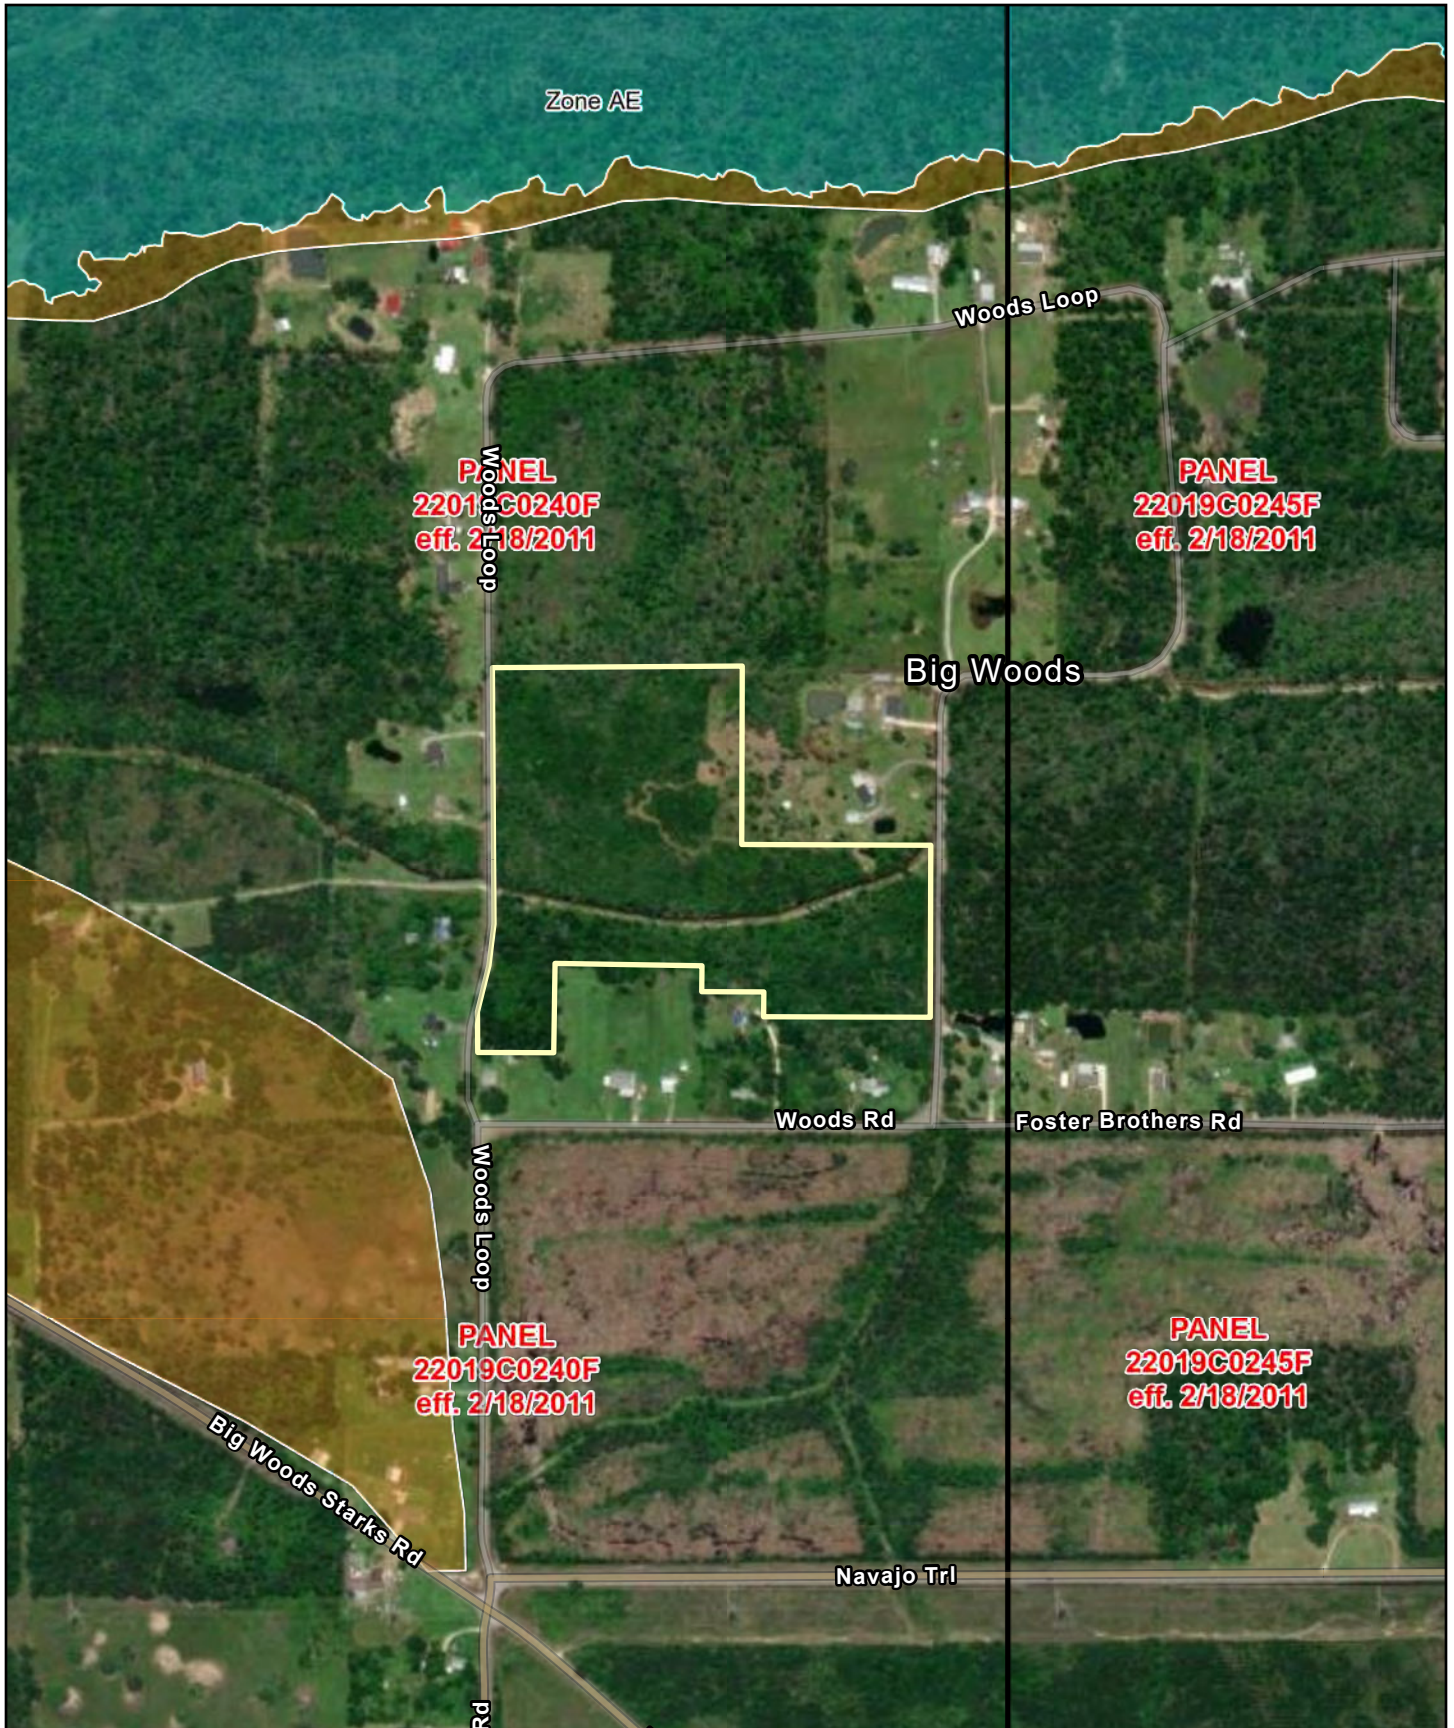

# Woods Loop

22.0 ± Acres  
Calcasieu Parish | LA

Data presented is for general reference only and is not guaranteed.