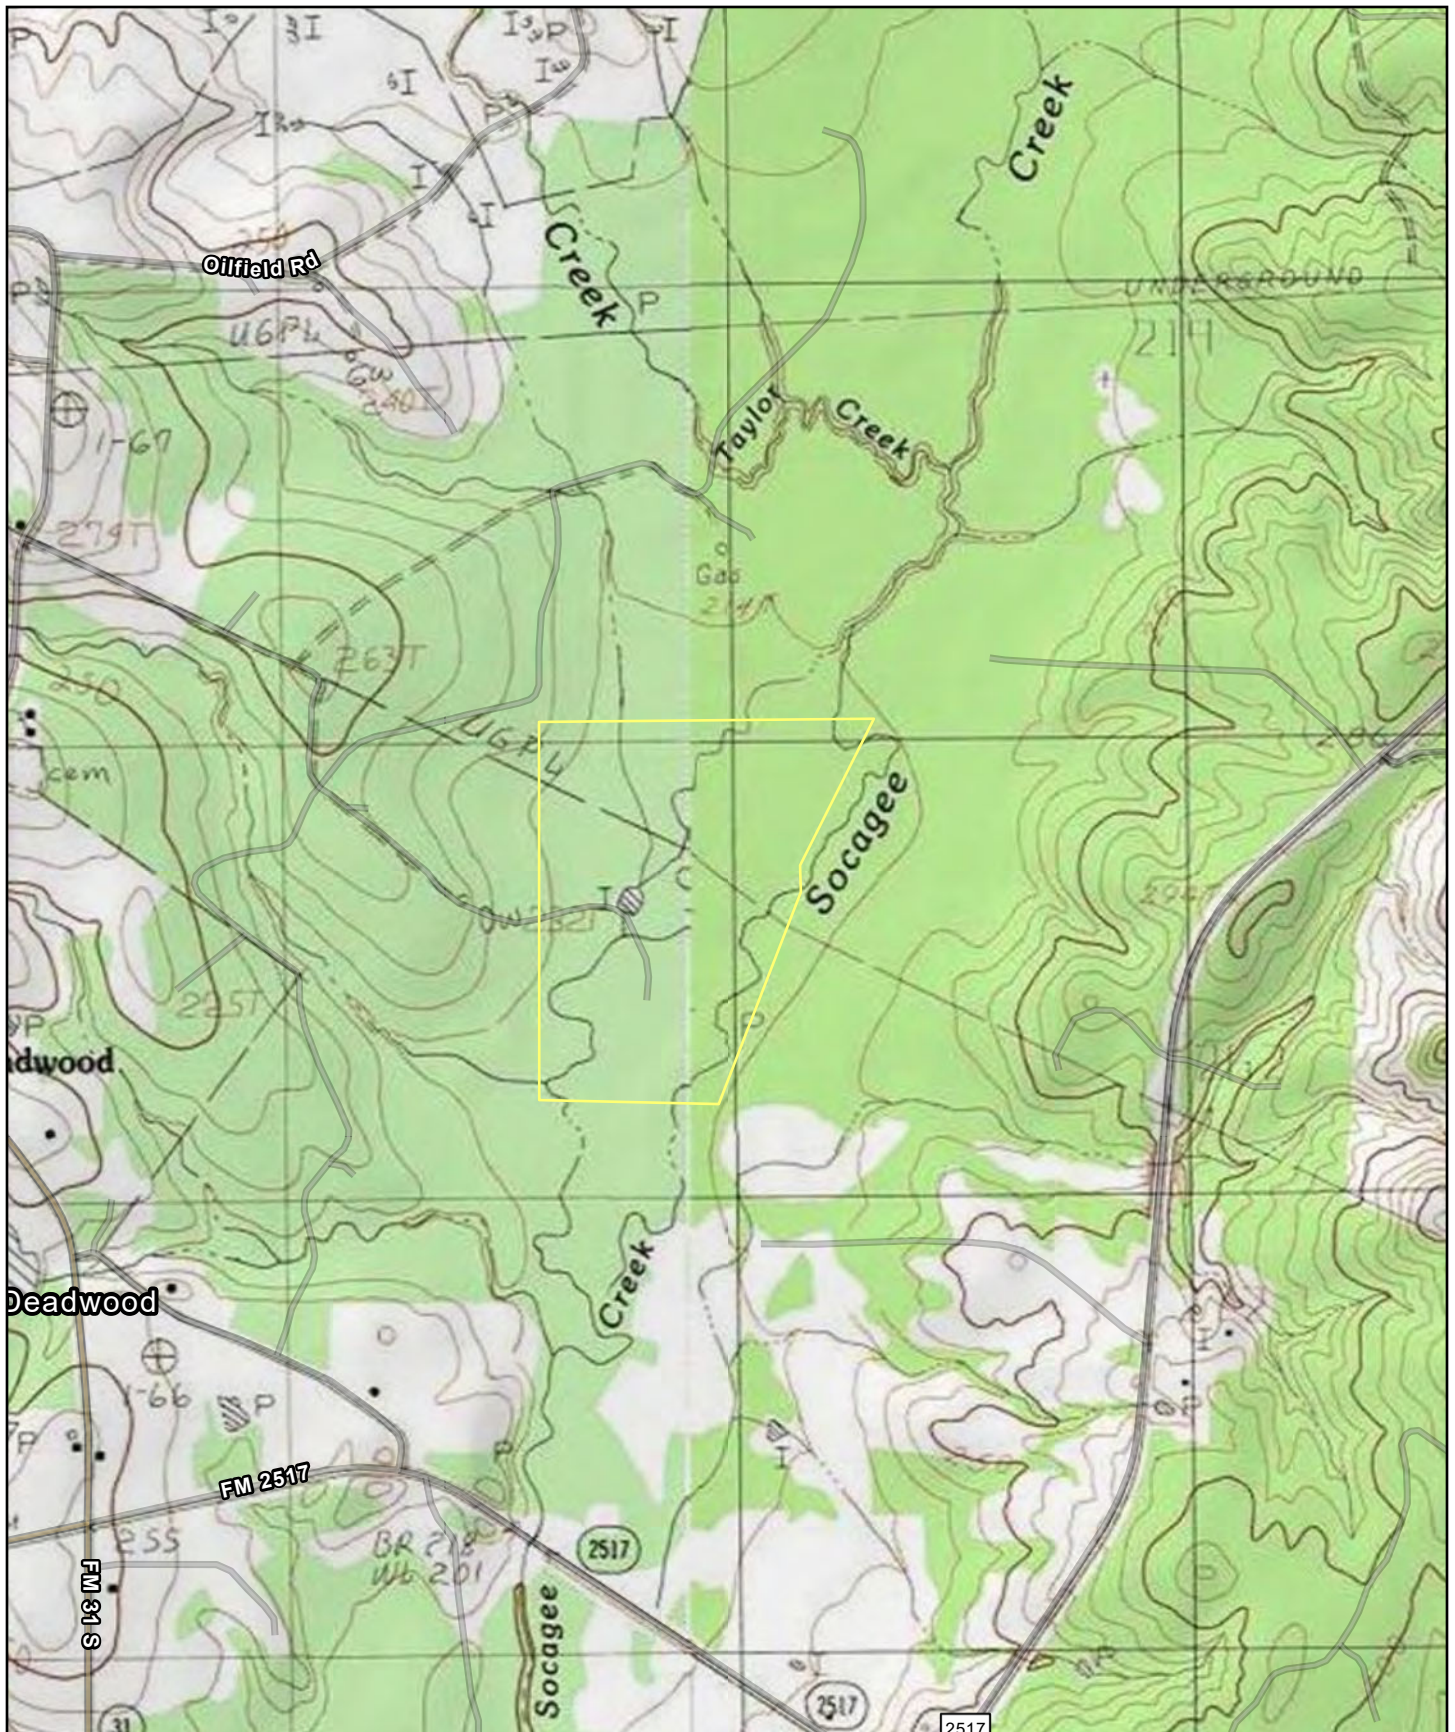

Socagee Tract

115.56 ± Acres
Panola County | TX

Data presented is for general reference only and is not guaranteed.