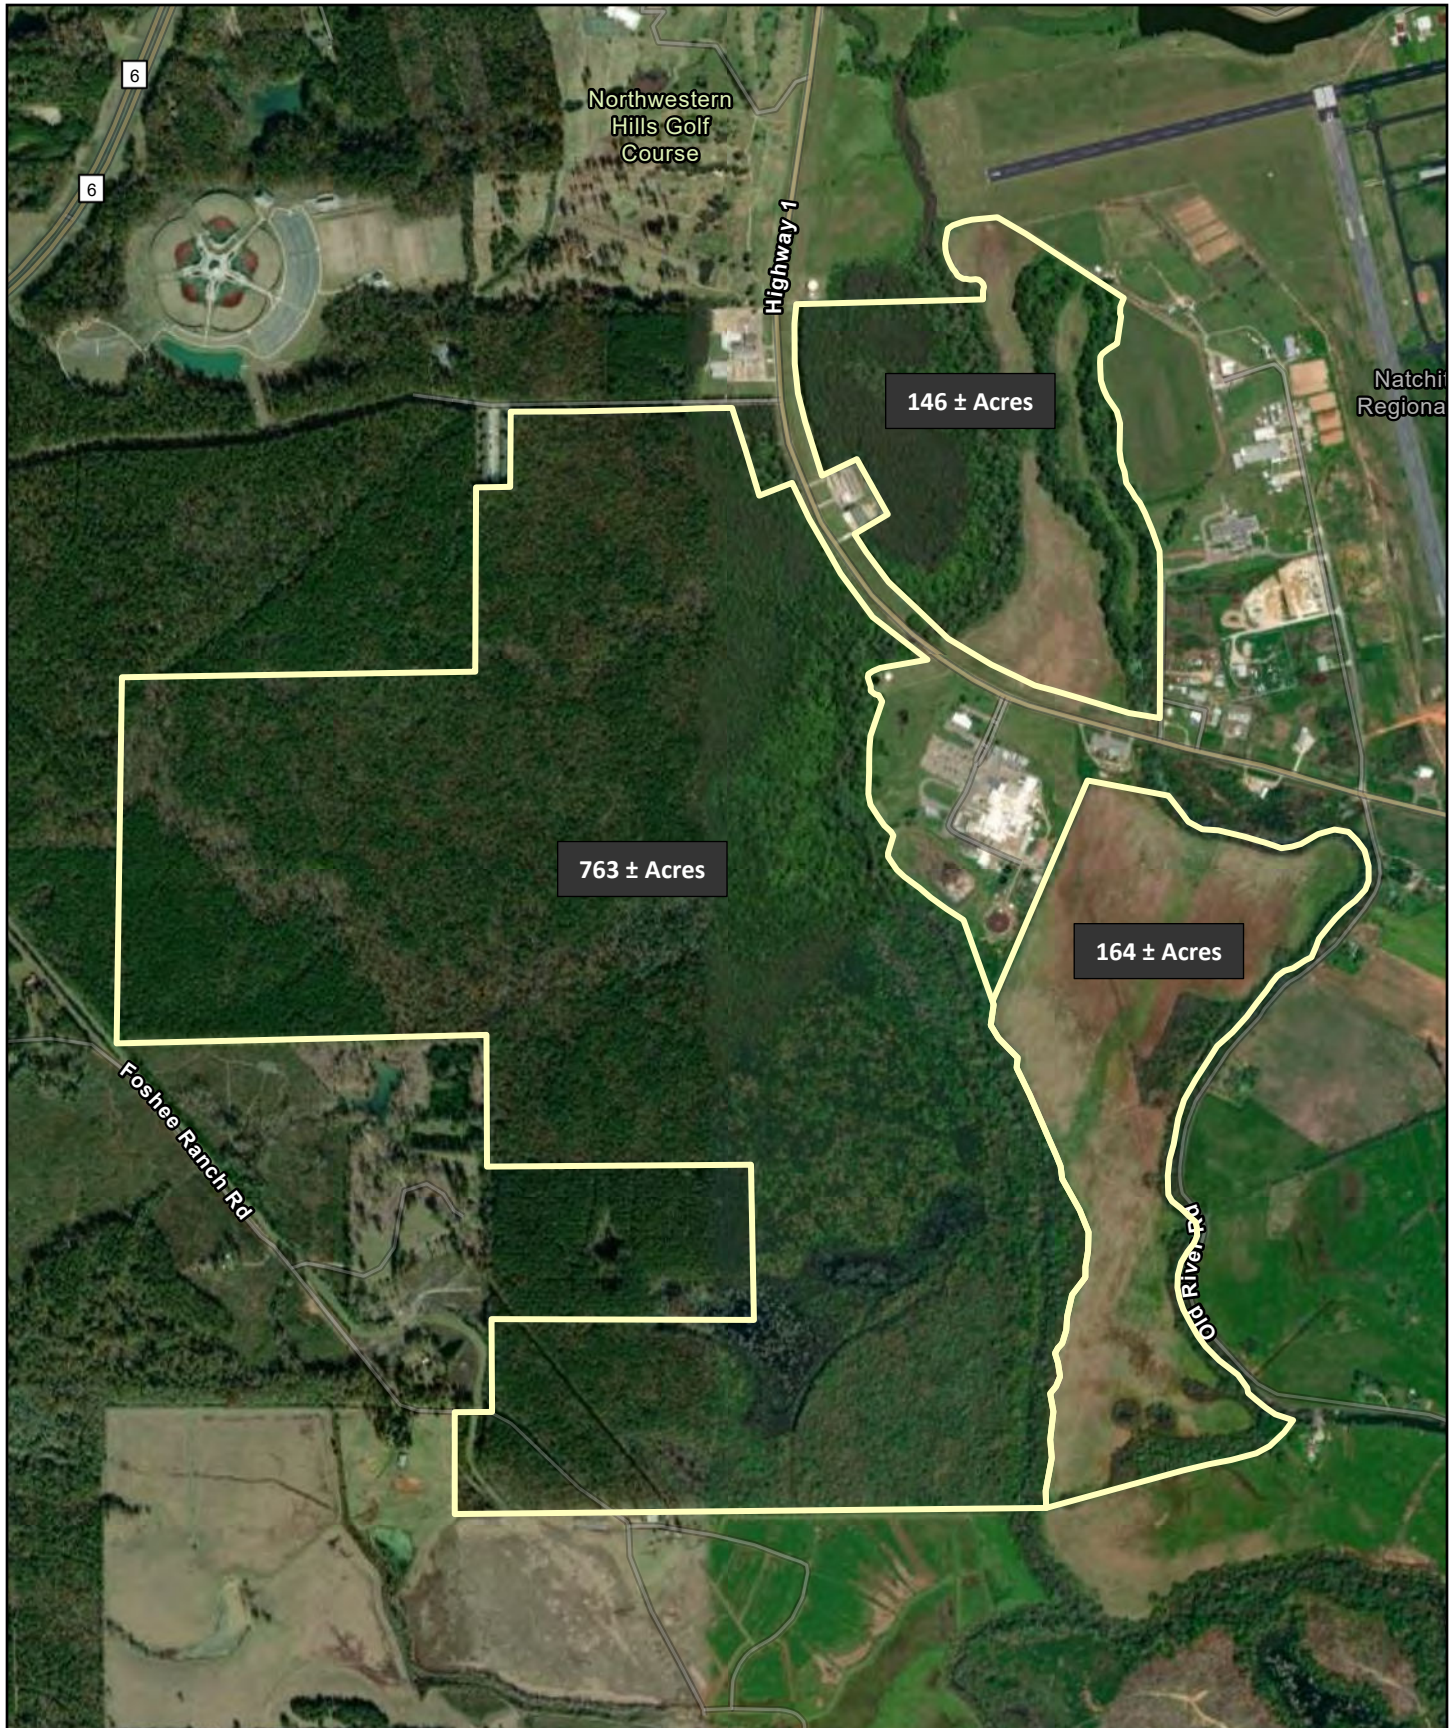

LA Hwy 1 Bypass

1,073.0 ± Acres
Natchitoches Parish | LA

Data presented is for general reference only and is not guaranteed.