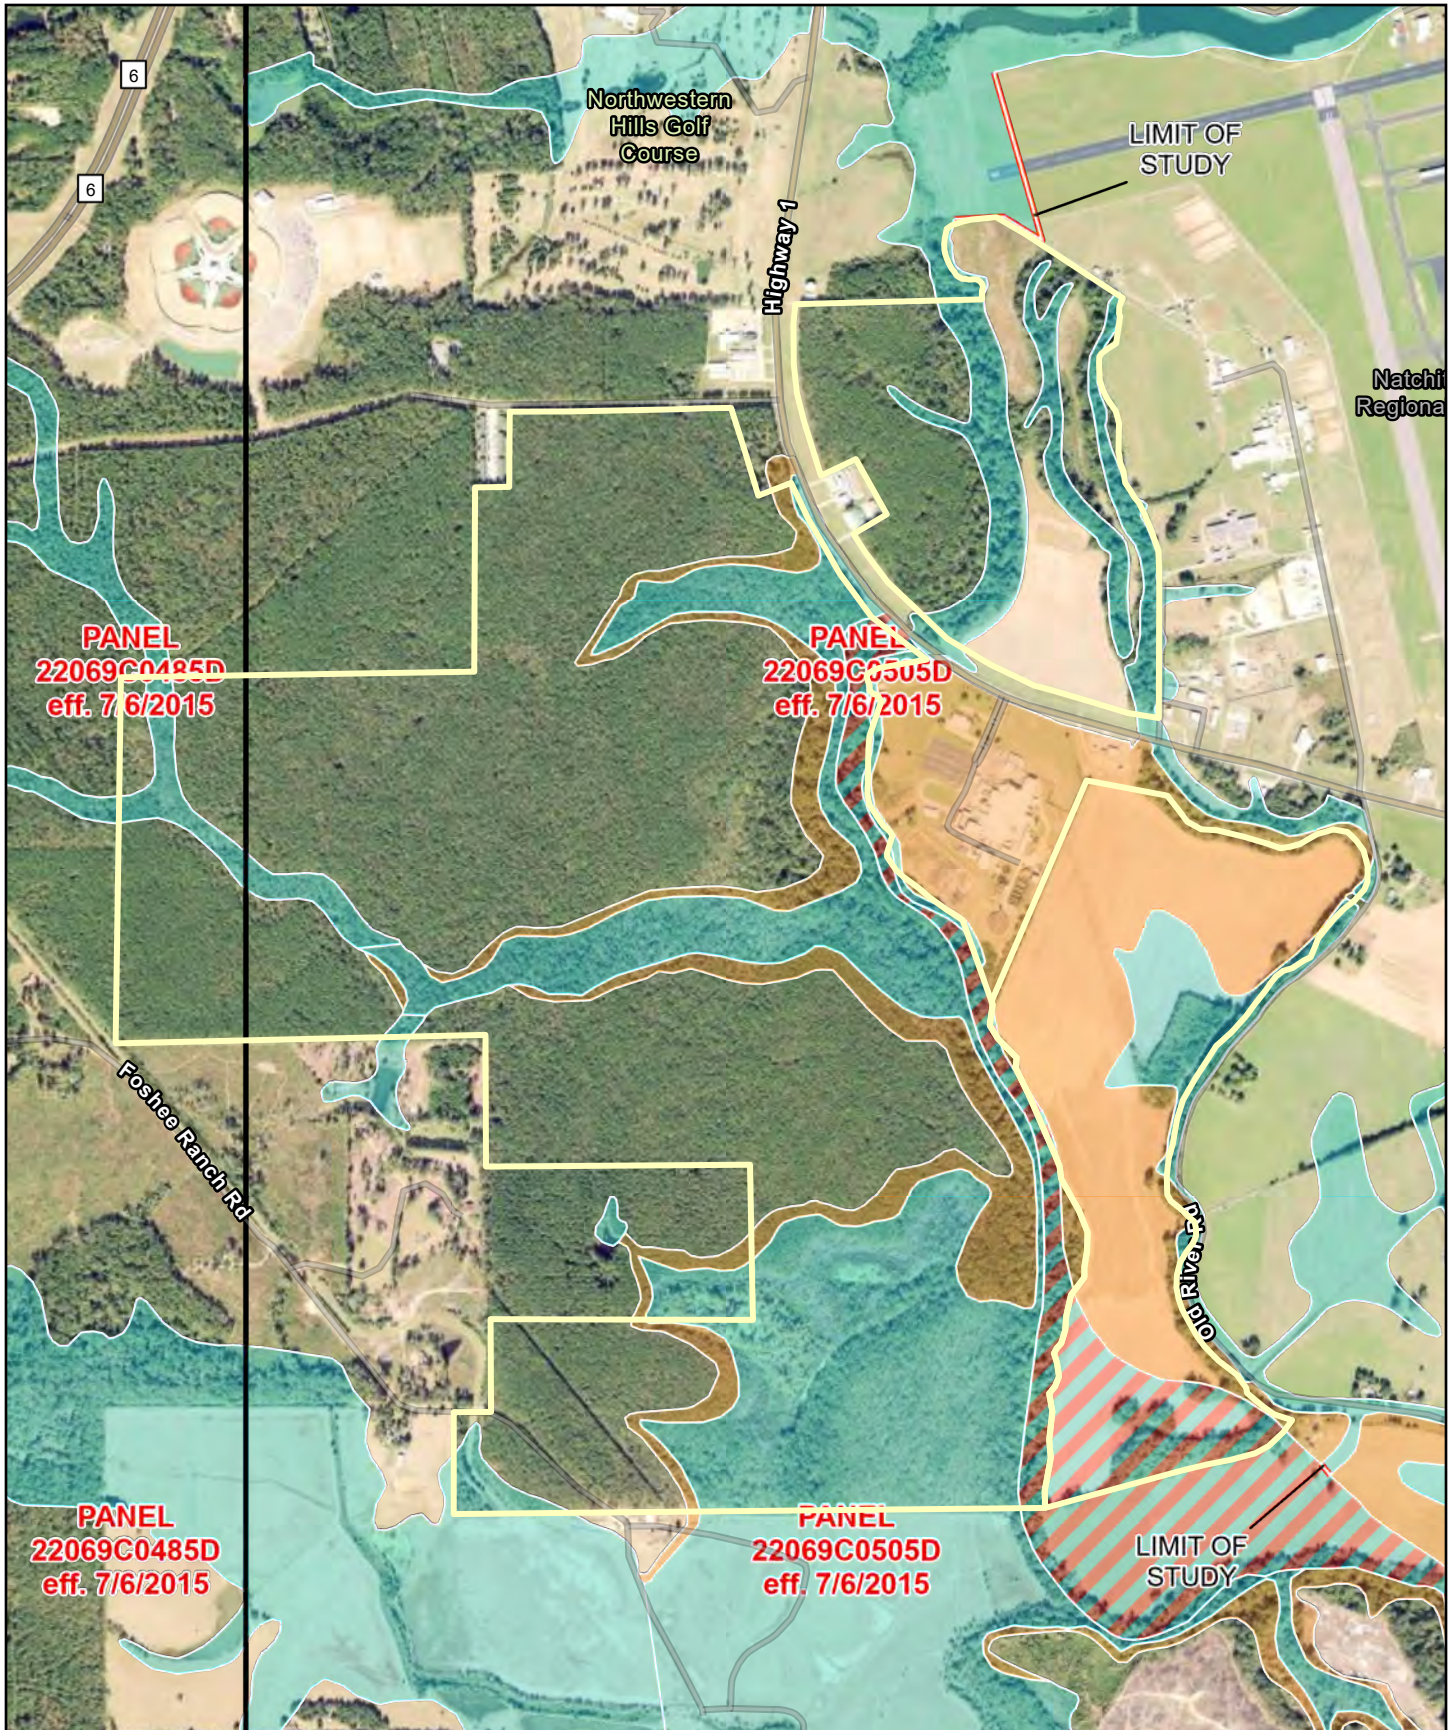

LA Hwy 1 Bypass

1,073.0 ± Acres
Natchitoches Parish | LA

Data presented is for general reference only and is not guaranteed.